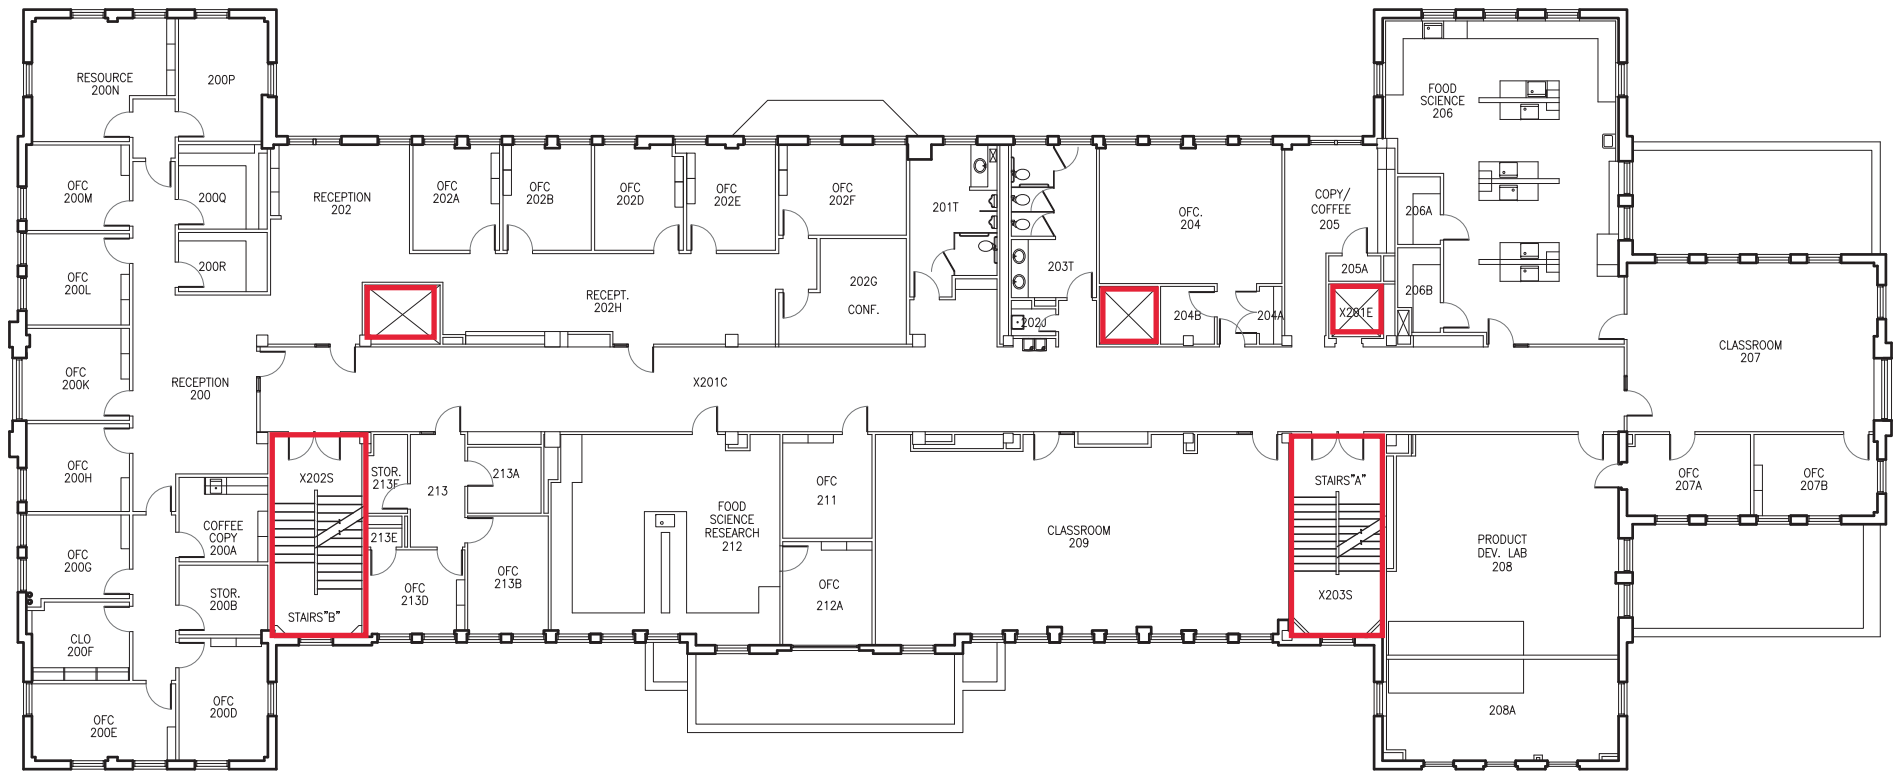

LEGEND	
	FIRE PULL
	FIRE EXTINGUISHER

 Key: Firewall: all penetrations must be firestopped
 All penetrations into floors must be firestopped

1 HUMAN DEVELOPMENT BUILDING
 SECOND FLOOR PLAN

SCALE: 1/16" = 1'-0"

LEGEND	
	FIRE PULL
	FIRE EXTINGUISHER
	FIRE EXTINGUISHER
	FIRE EXTINGUISHER

 Key: Firewall: all penetrations must be firestopped
 All penetrations into floors must be firestopped

1 HUMAN DEVELOPMENT BUILDING
 THIRD FLOOR PLAN
 SCALE: 1/16" = 1'-0"