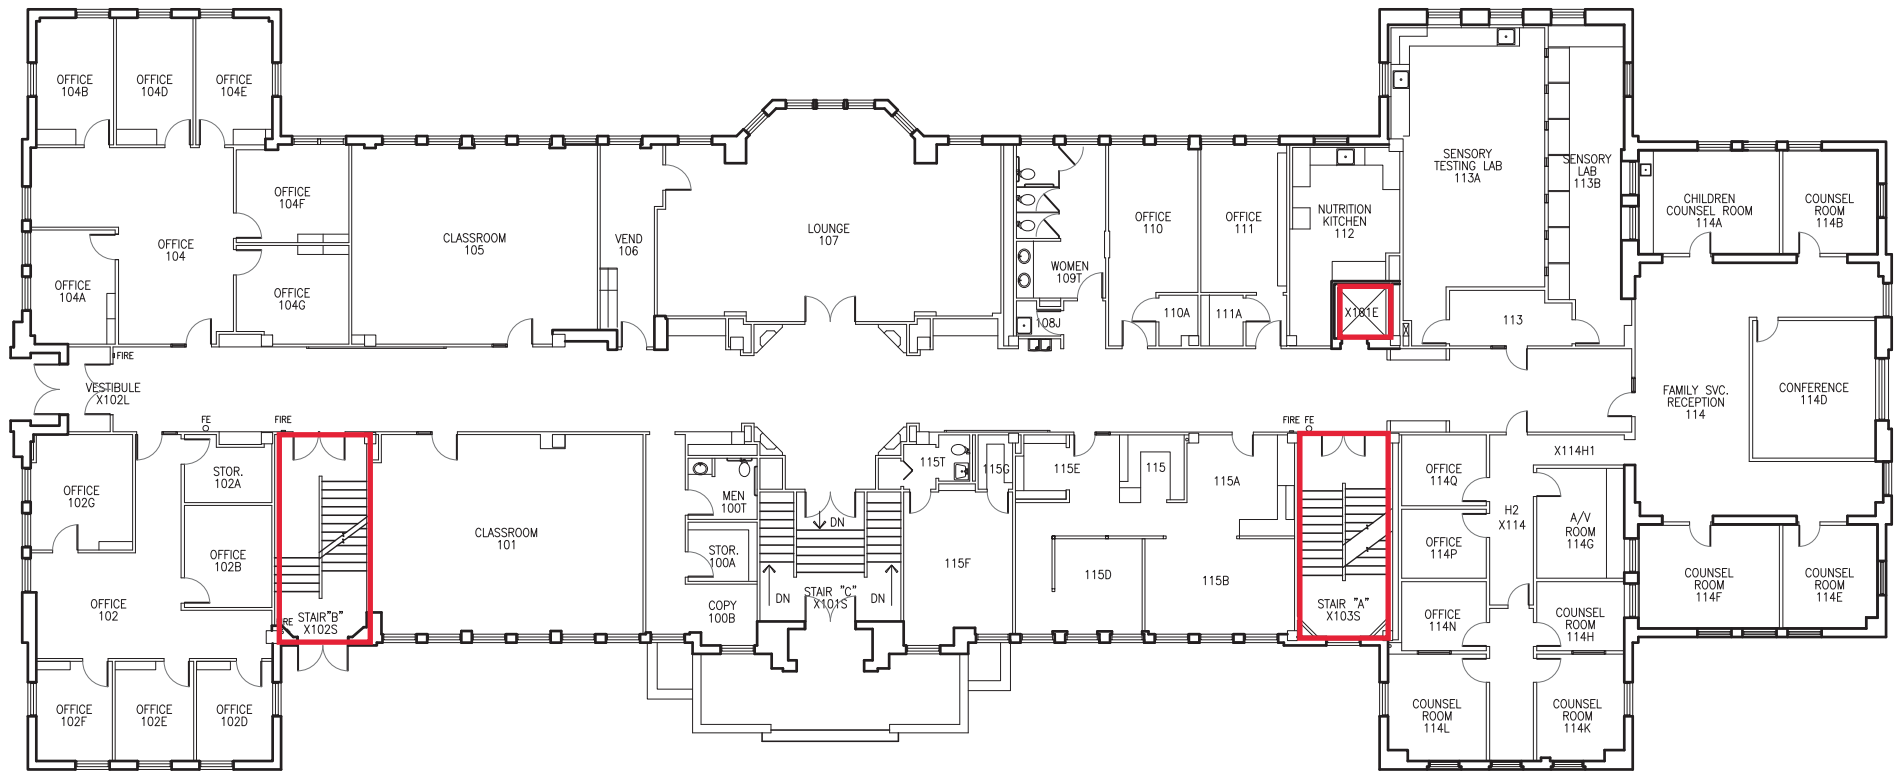

Key: Firewall: all penetrations must be firestopped
All penetrations into floors must be firestopped

LEGEND	
	FIRE PULL
	FIRE EXTINGUISHER