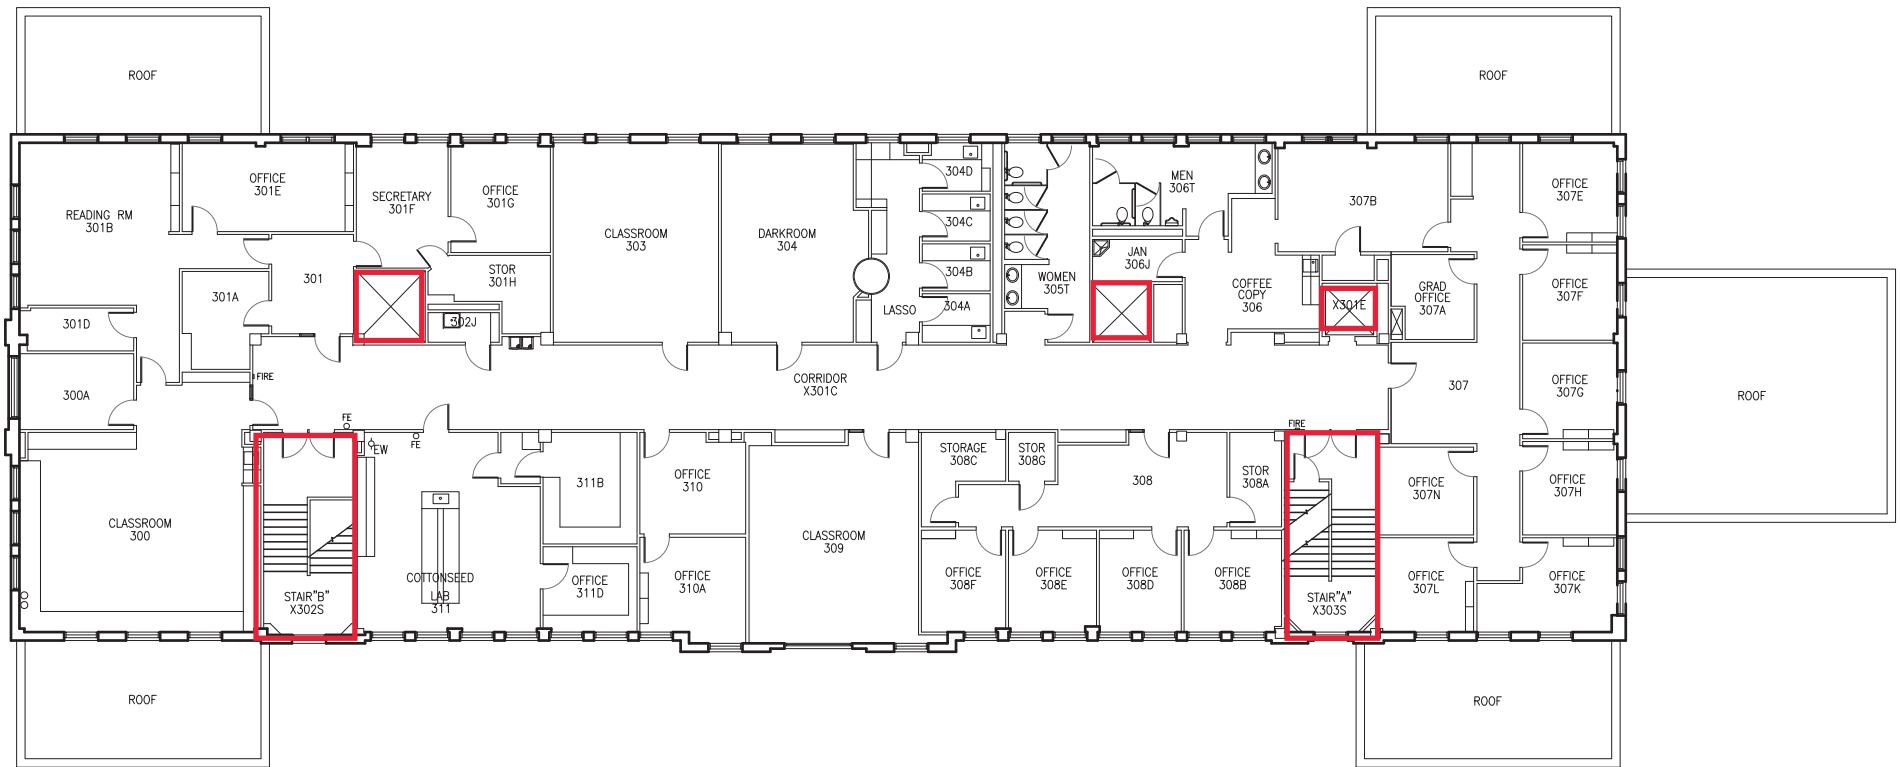

LEGEND	
	FIRE PULL
	FIRE EXTINGUISHER

 Key: Firewall: all penetrations must be firestopped
 All penetrations into floors must be firestopped

1 HUMAN DEVELOPMENT BUILDING
 SECOND FLOOR PLAN

SCALE: 1/16" = 1'-0"

LEGEND	
	FIRE PULL
	FIRE EXTINGUISHER
	FIRE EXTINGUISHER
	FIRE EXTINGUISHER

 Key: Firewall: all penetrations must be firestopped
 All penetrations into floors must be firestopped

1 HUMAN DEVELOPMENT BUILDING
 THIRD FLOOR PLAN
 SCALE: 1/16" = 1'-0"