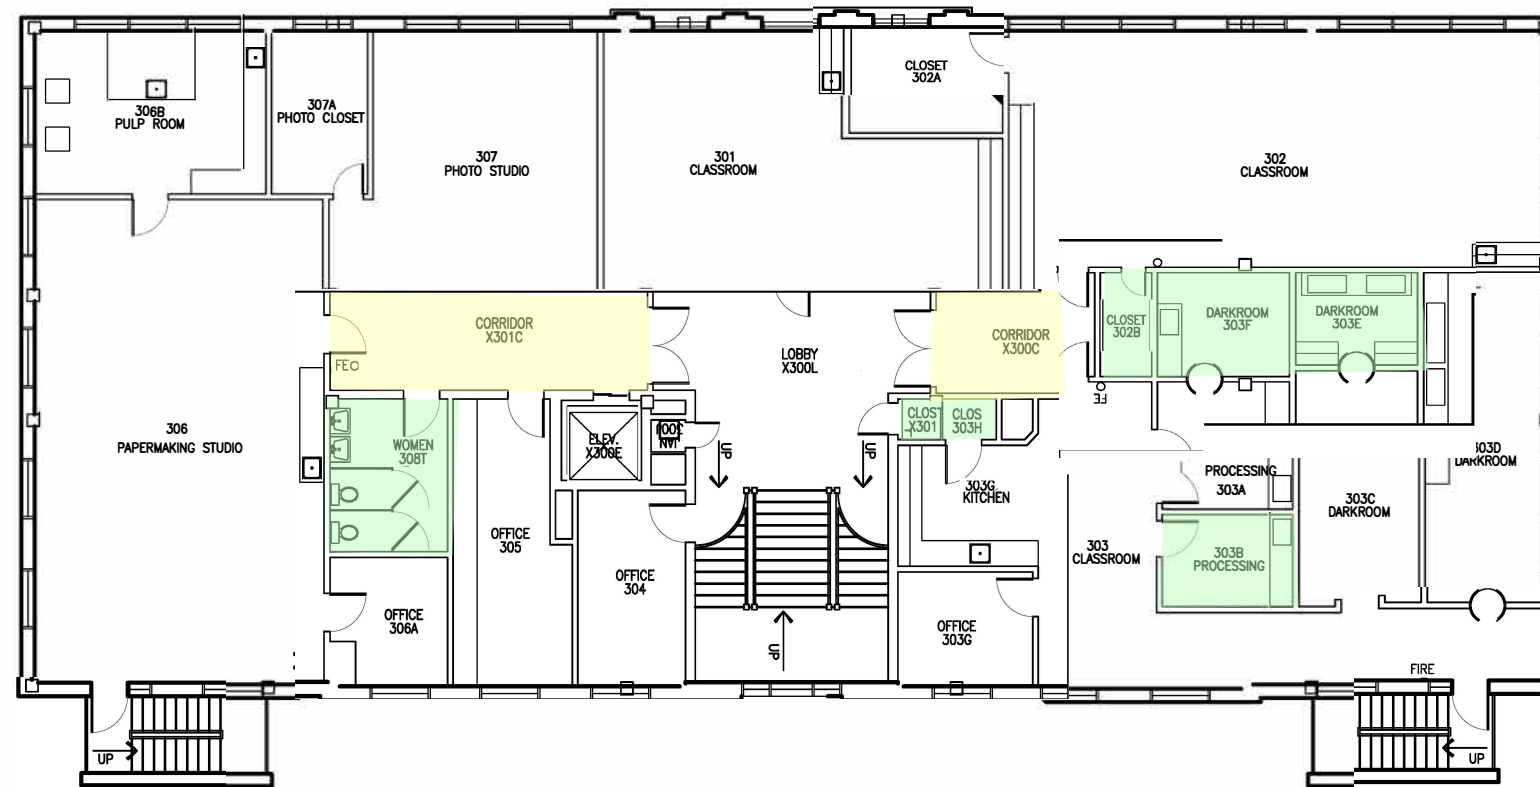

## Shelter Locations

Primary

Secondary

LEGEND

FIRE EXTINGUISHER FE  
FIRE PULL FIRE

GRAPHIC SCALE

FINE ARTS BUILDING

1 3RD FLOOR PLAN SCALE: 1/16" = 1'-0"