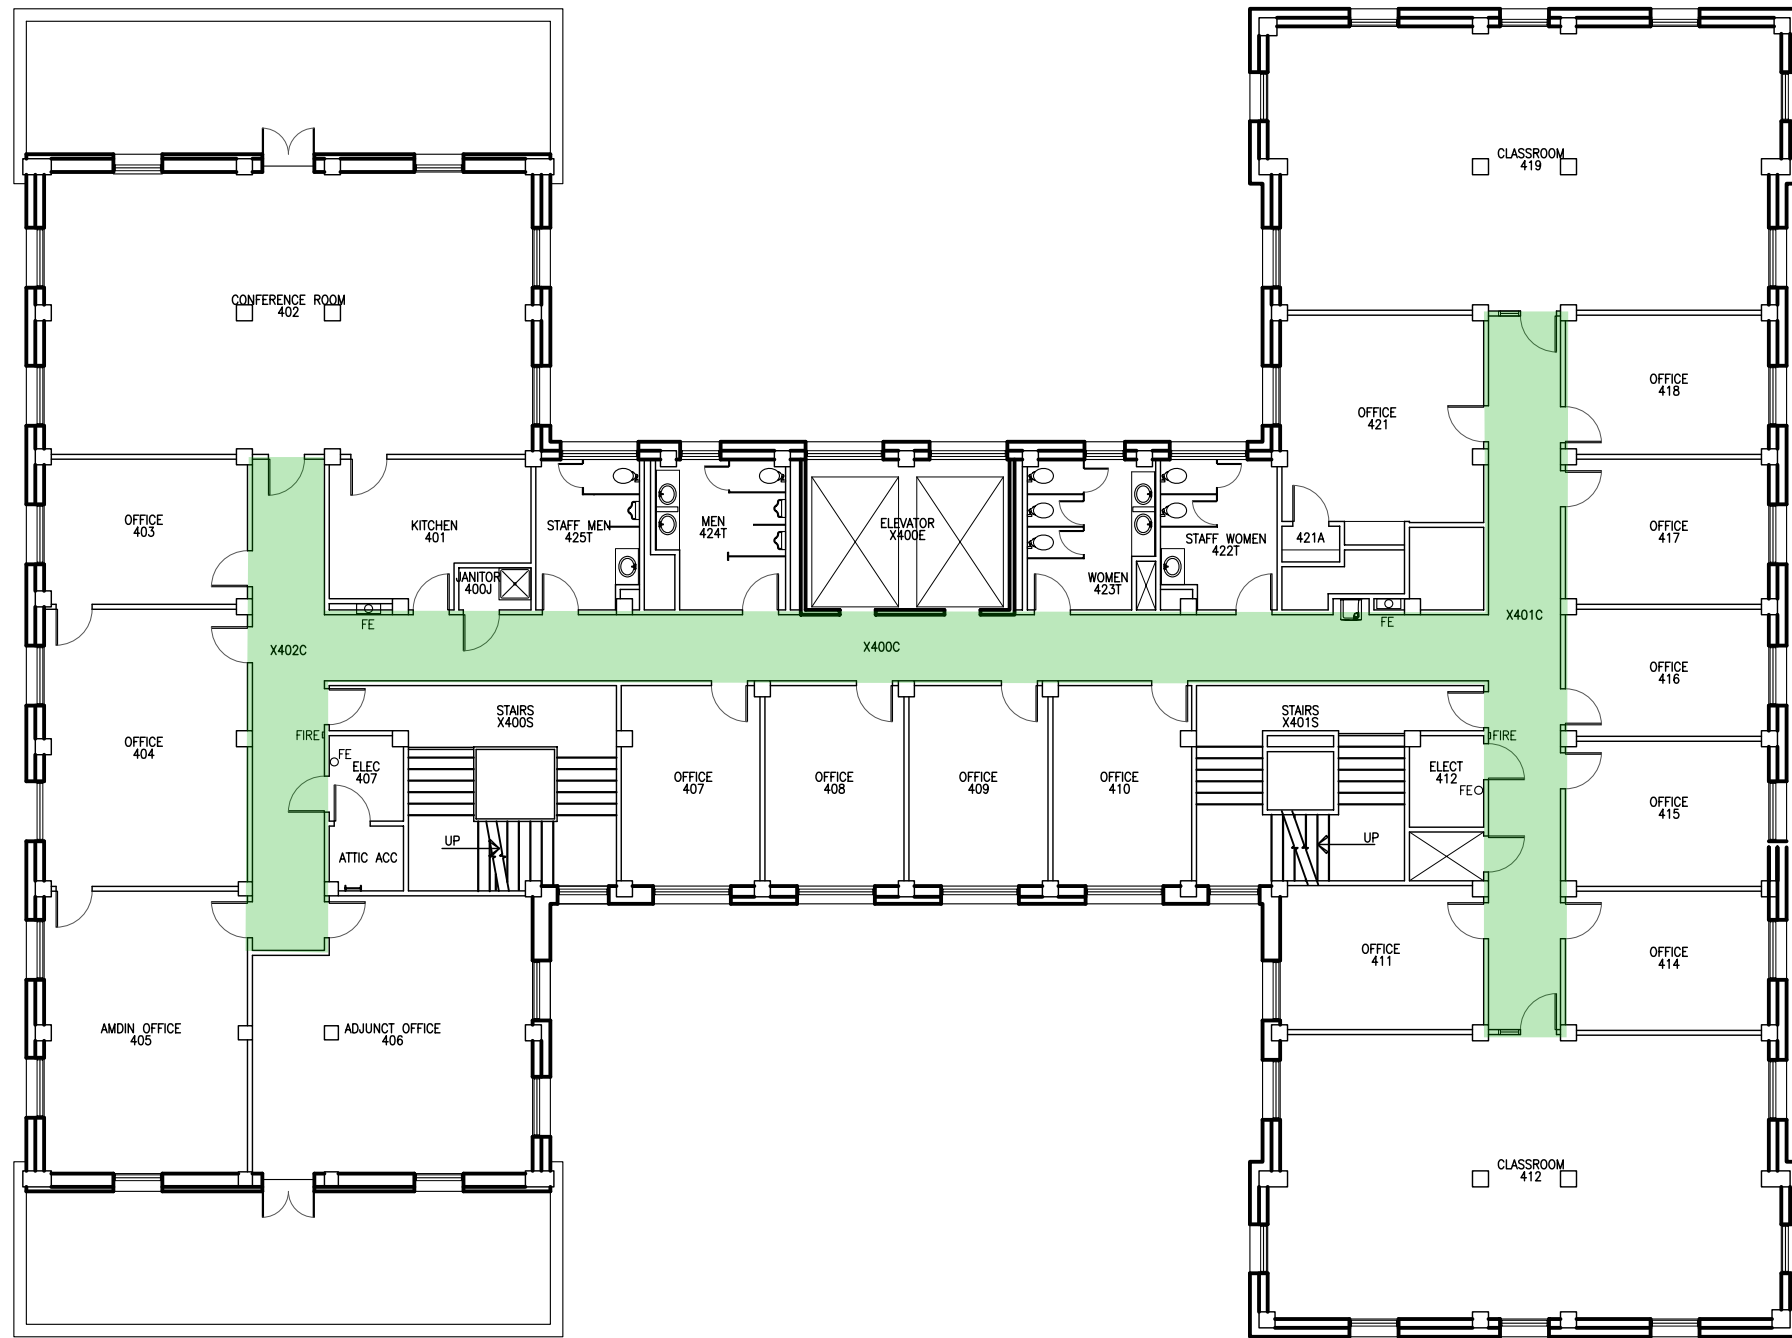

**MAP KEY**

Shelter Locations

- Primary
- Secondary

**1 STODDARD HALL BUILDING**  
2ND FLOOR PLAN

SCALE: 1/16" = 1'-0"

LEGEND

- FIRE PULL
- FIRE EXTINGUISHER
- FEQ

**MAP KEY**  
 Shelter Locations

- Primary
- Secondary

**1** STODDARD HALL BUILDING  
 3RD FLOOR PLAN

SCALE: 1/16" = 1'-0"

LEGEND

FIRE PULL	FIRE
FIRE EXTINGUISHER	FE

**MAP KEY**  
 Shelter Locations

- Primary
- Secondary

LEGEND	
FIRE PULL	FIRE EXTINGUISHER
FIRE PULL	FIRE EXTINGUISHER