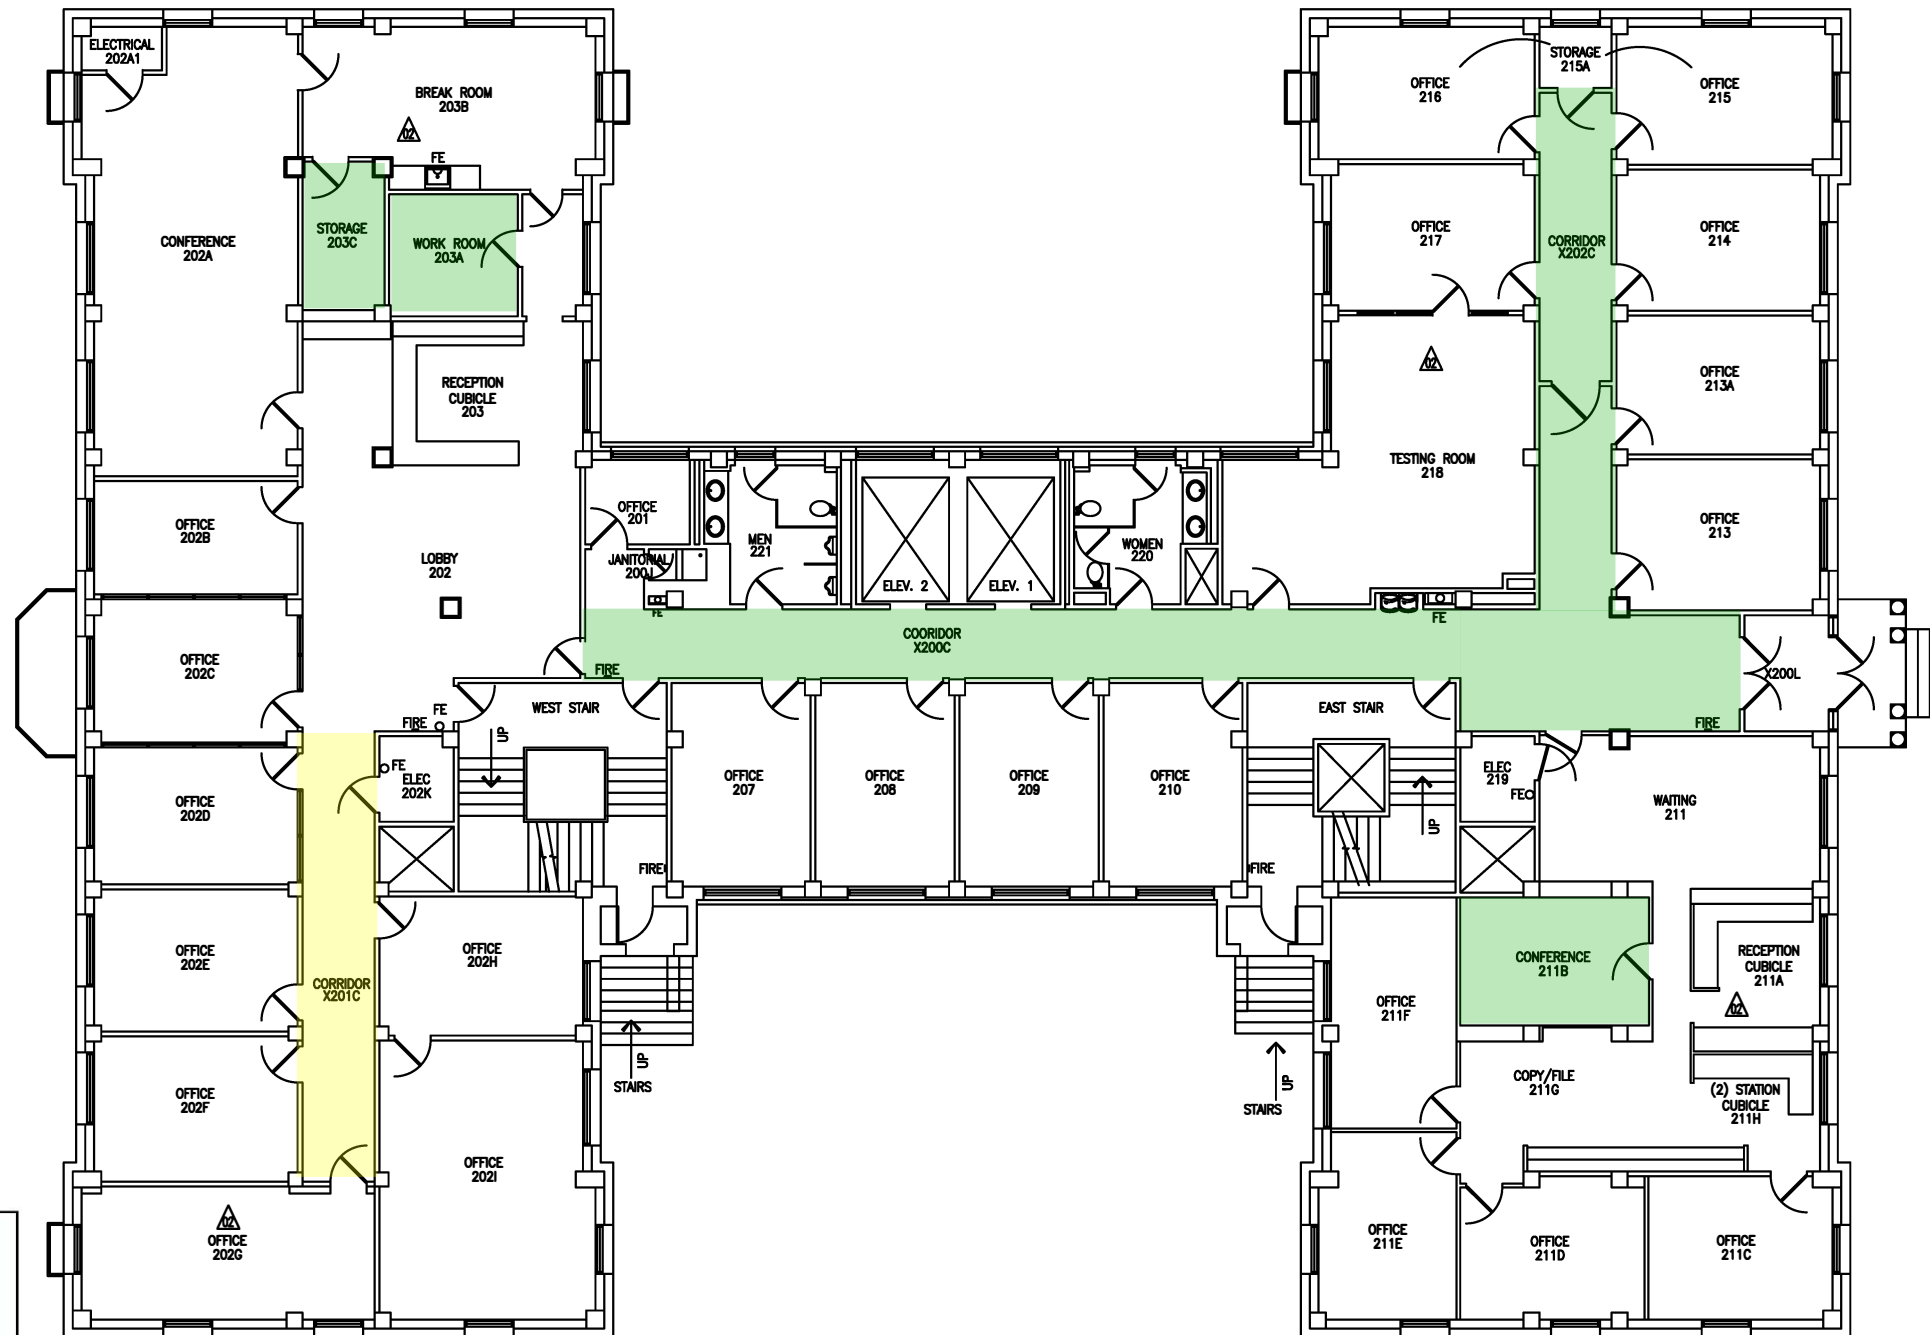

**MAP KEY**  
 Shelter Locations

- Primary
- Secondary

LEGEND	
	FIRE PULL
	FIRE EXTINGUISHER
	FIRE EXIT
	FIRE EXTINGUISHER
	FIRE EXIT

REVISION			
01	01-02-14	N/A	UNKNOWN
02	04-01-19	BWW	NUMEROUS LAYOUT RENOVATIONS & AREA DESCRIPTION CHANGES AS IDENTIFIED BY REVISION CLOUDS

**MAP KEY**

Shelter Locations

- Primary
- Secondary

**1 STODDARD HALL BUILDING**  
2ND FLOOR PLAN

SCALE: 1/16" = 1'-0"

LEGEND

- FIRE PULL
- FIRE EXTINGUISHER
- FEQ

**MAP KEY**  
 Shelter Locations

- Primary
- Secondary

**1** STODDARD HALL BUILDING  
 3RD FLOOR PLAN

SCALE: 1/16" = 1'-0"

LEGEND

FIRE PULL	FIRE
FIRE EXTINGUISHER	FE

**MAP KEY**  
 Shelter Locations

- Primary
- Secondary

LEGEND	
FIRE PULL	FIRE EXTINGUISHER
FIRE PULL	FIRE EXTINGUISHER