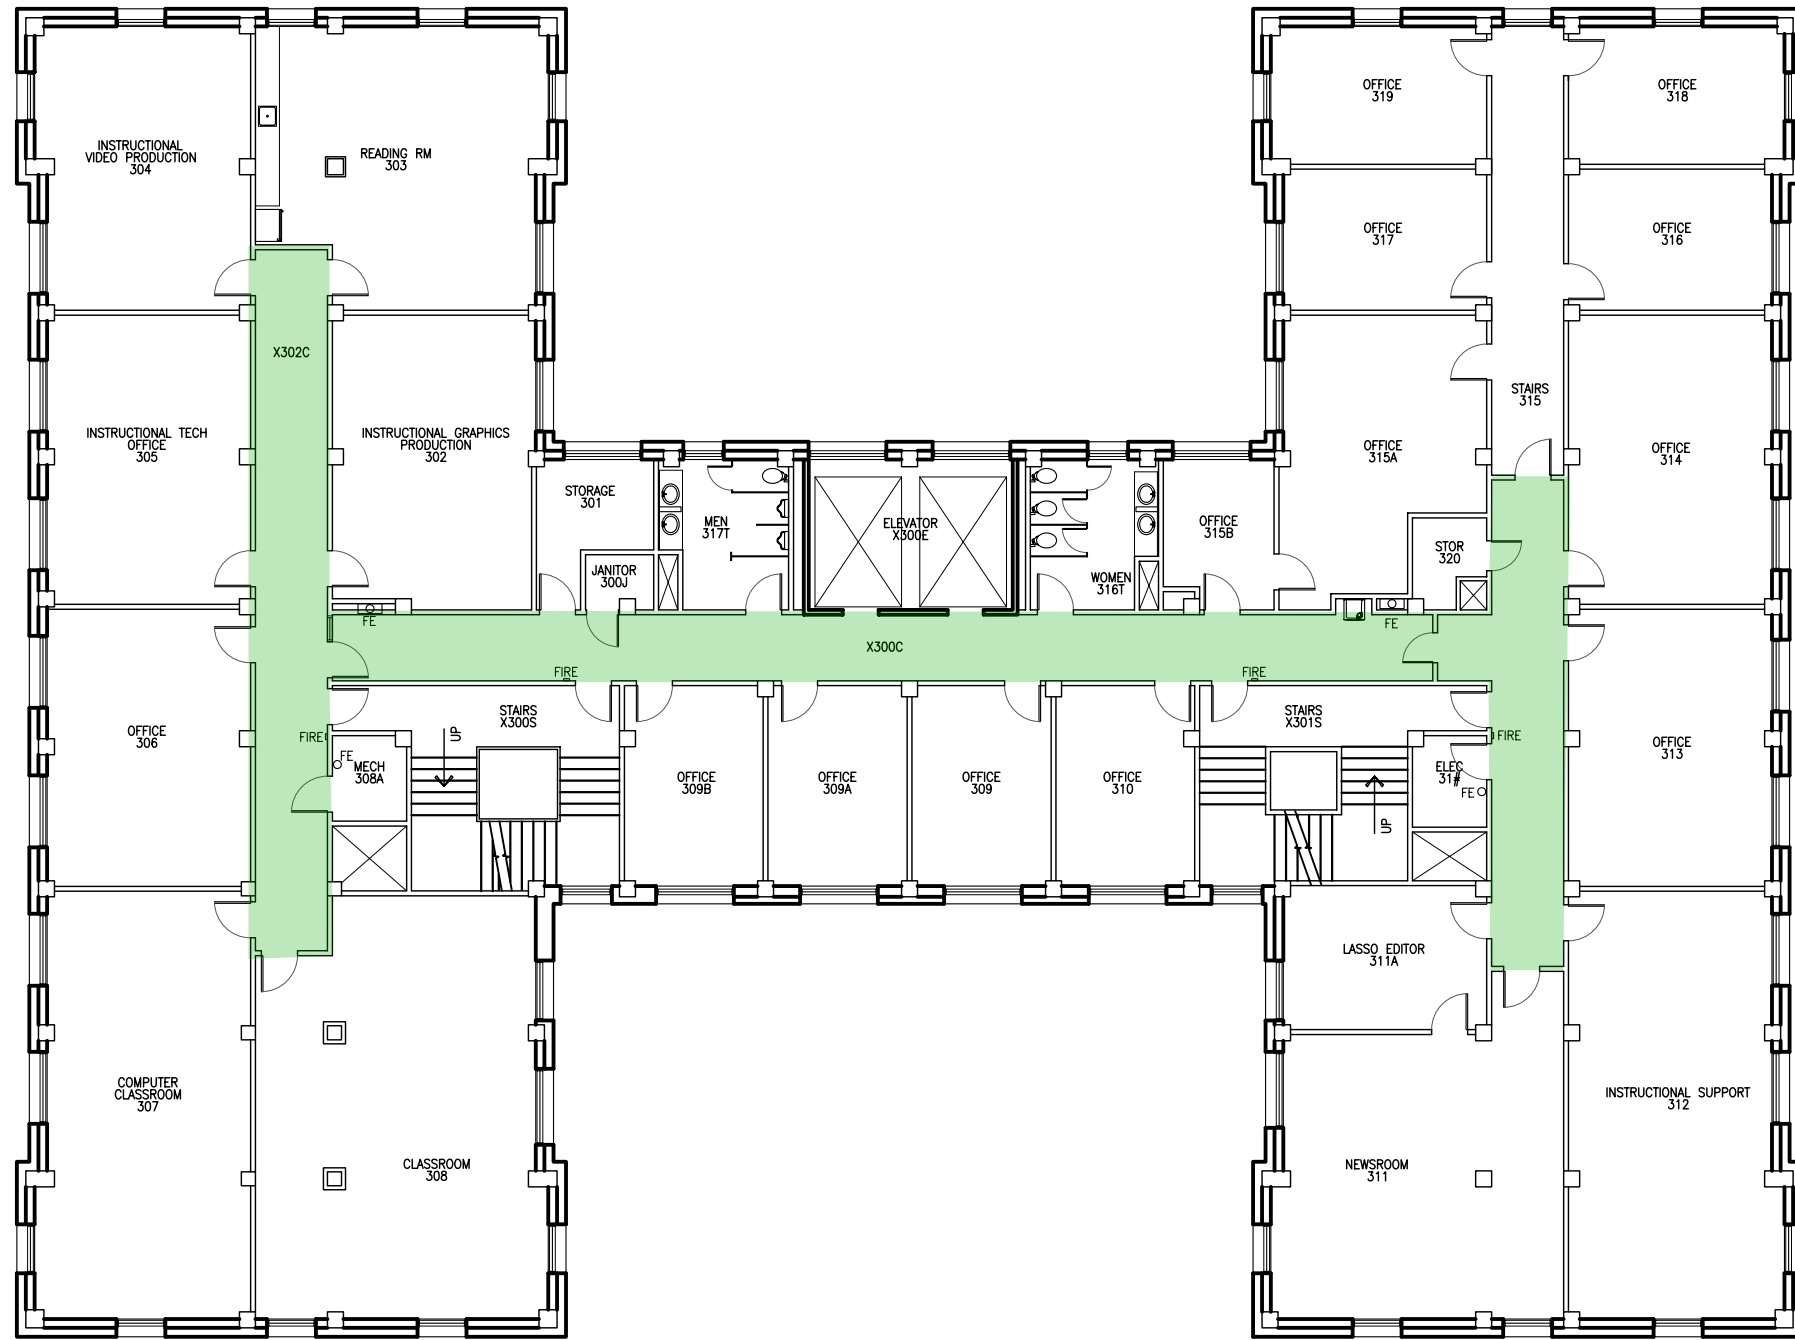

**MAP KEY**

Shelter Locations

- Primary
- Secondary

**1 STODDARD HALL BUILDING**  
2ND FLOOR PLAN

SCALE: 1/16" = 1'-0"

LEGEND

- FIRE PULL
- FIRE EXTINGUISHER
- FEQ

**MAP KEY**  
 Shelter Locations

- Primary
- Secondary

**1** STODDARD HALL BUILDING  
 3RD FLOOR PLAN

SCALE: 1/16" = 1'-0"

LEGEND

FIRE PULL	FIRE
FIRE EXTINGUISHER	FE

**MAP KEY**  
 Shelter Locations

- Primary
- Secondary

LEGEND	
FIRE PULL	FIRE EXTINGUISHER
FIRE PULL	FIRE EXTINGUISHER