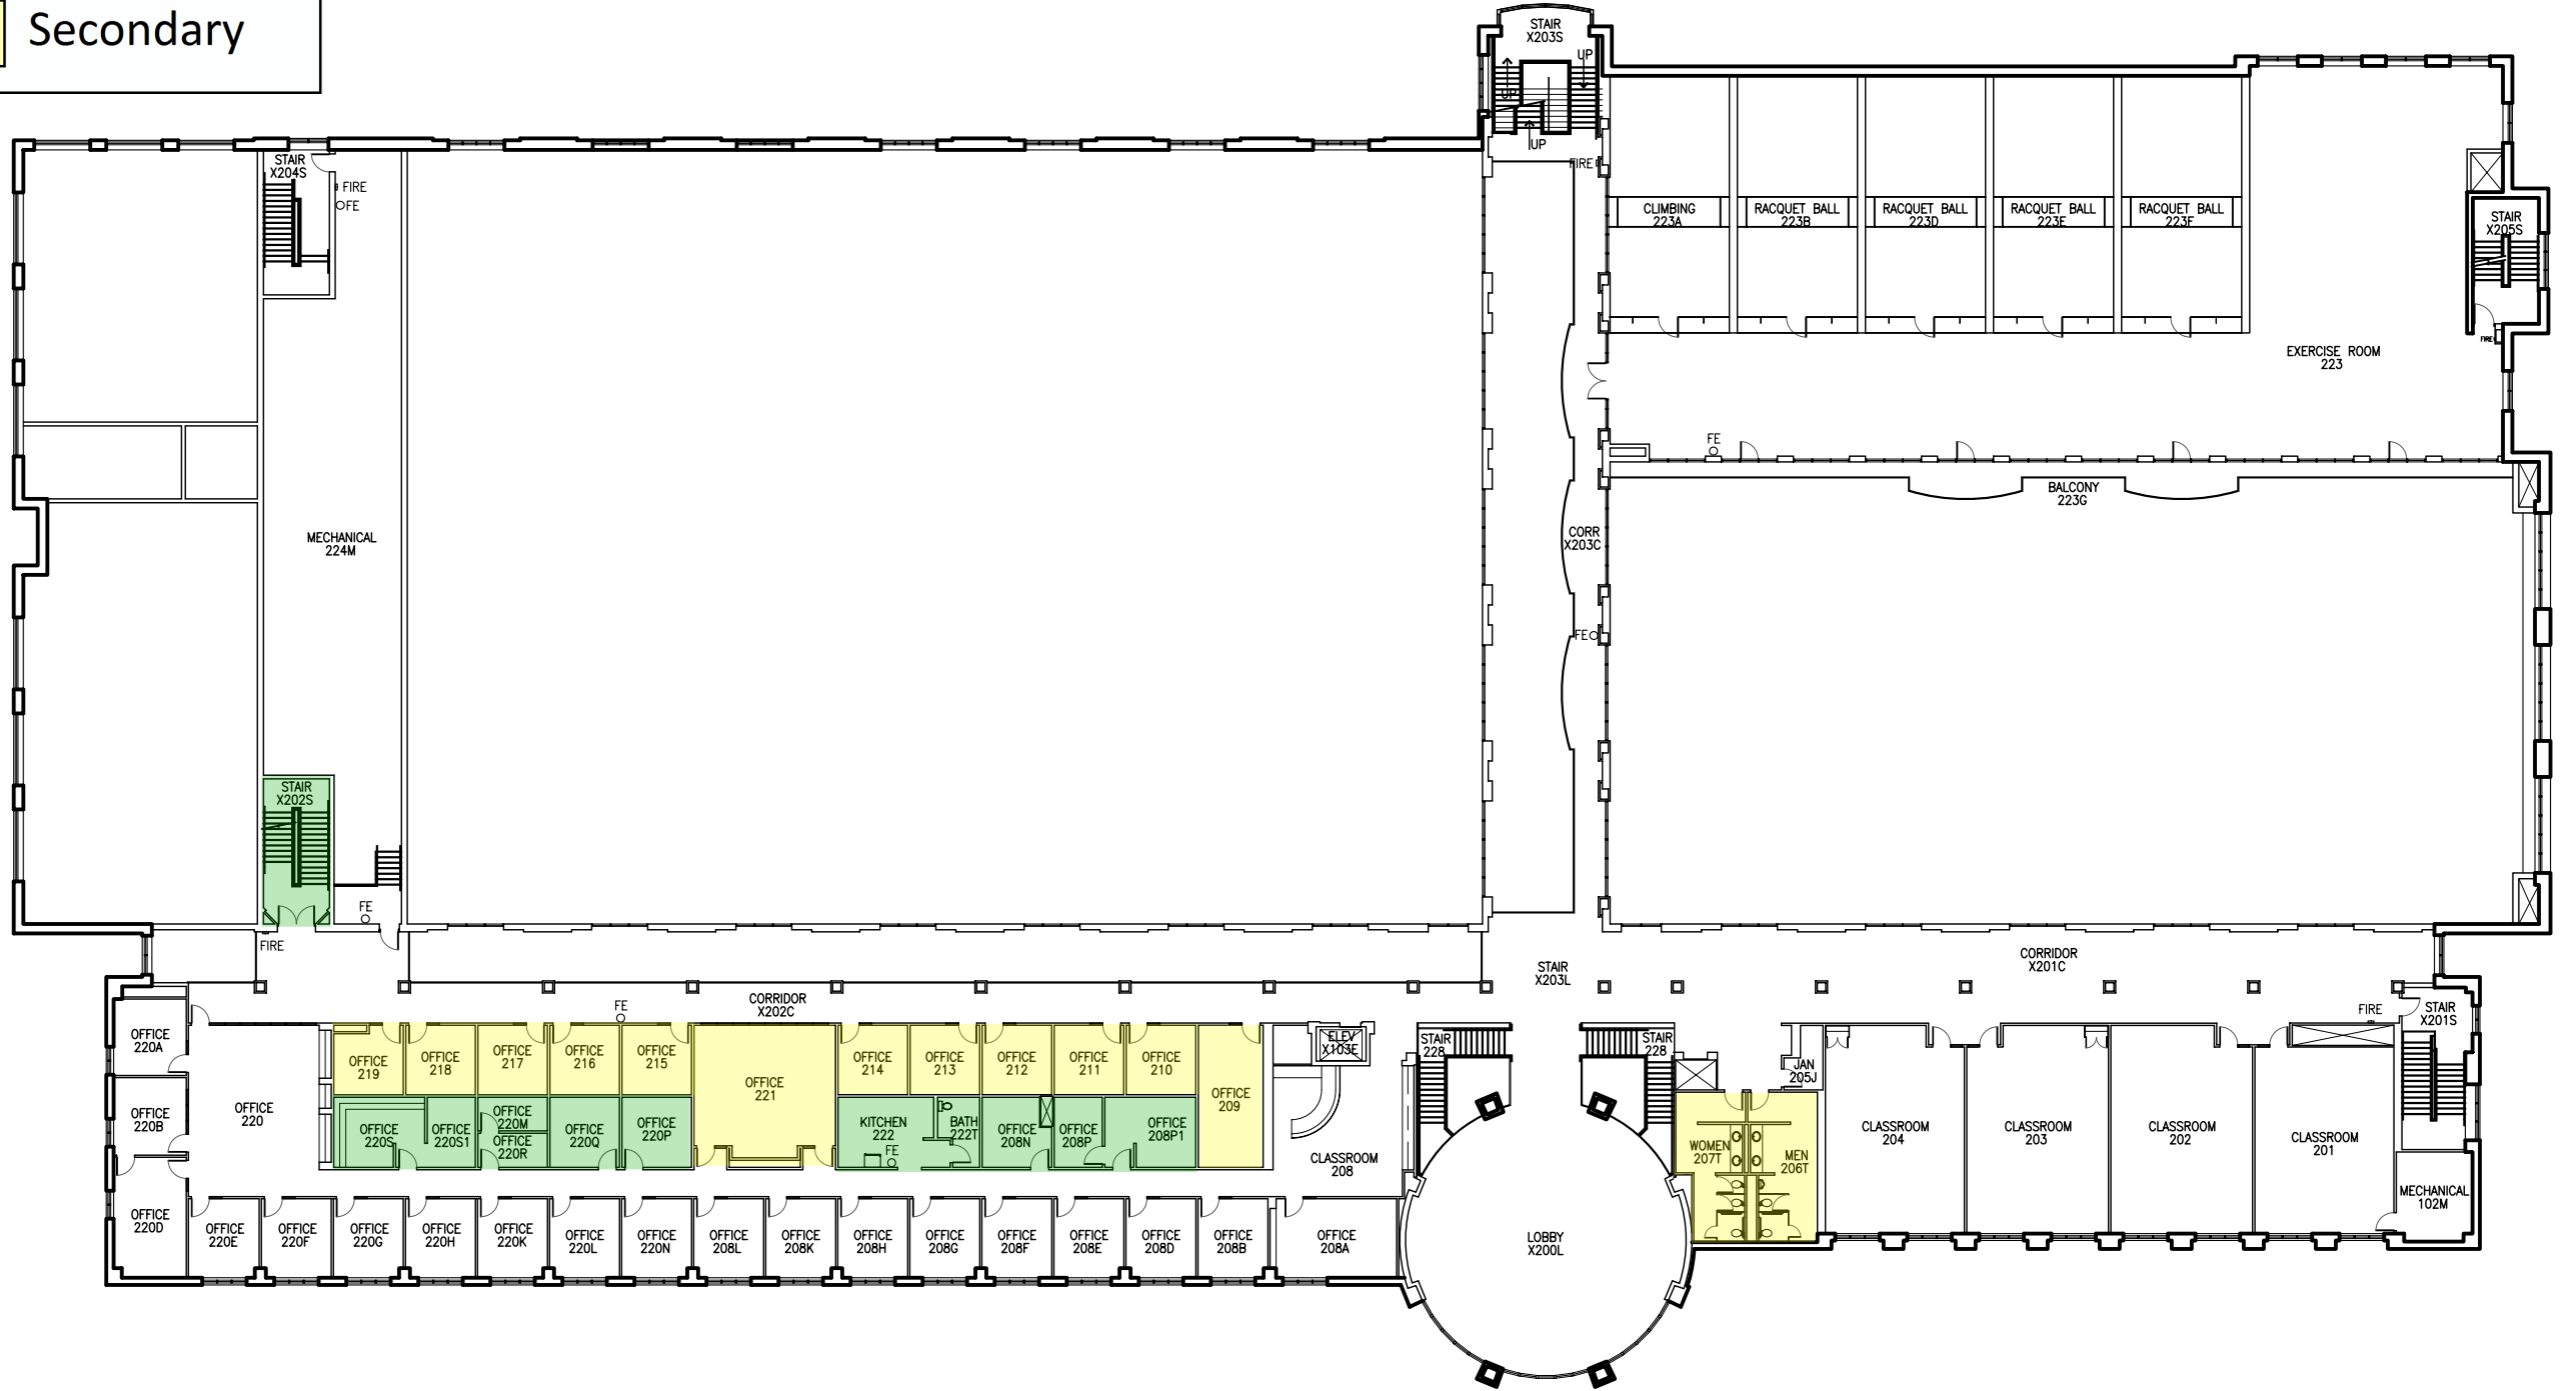

MAP KEY

Shelter Locations

- Primary
- Secondary

LEGEND	
FIRE PULL	FIRE
FIRE EXTINGUISHER	FE