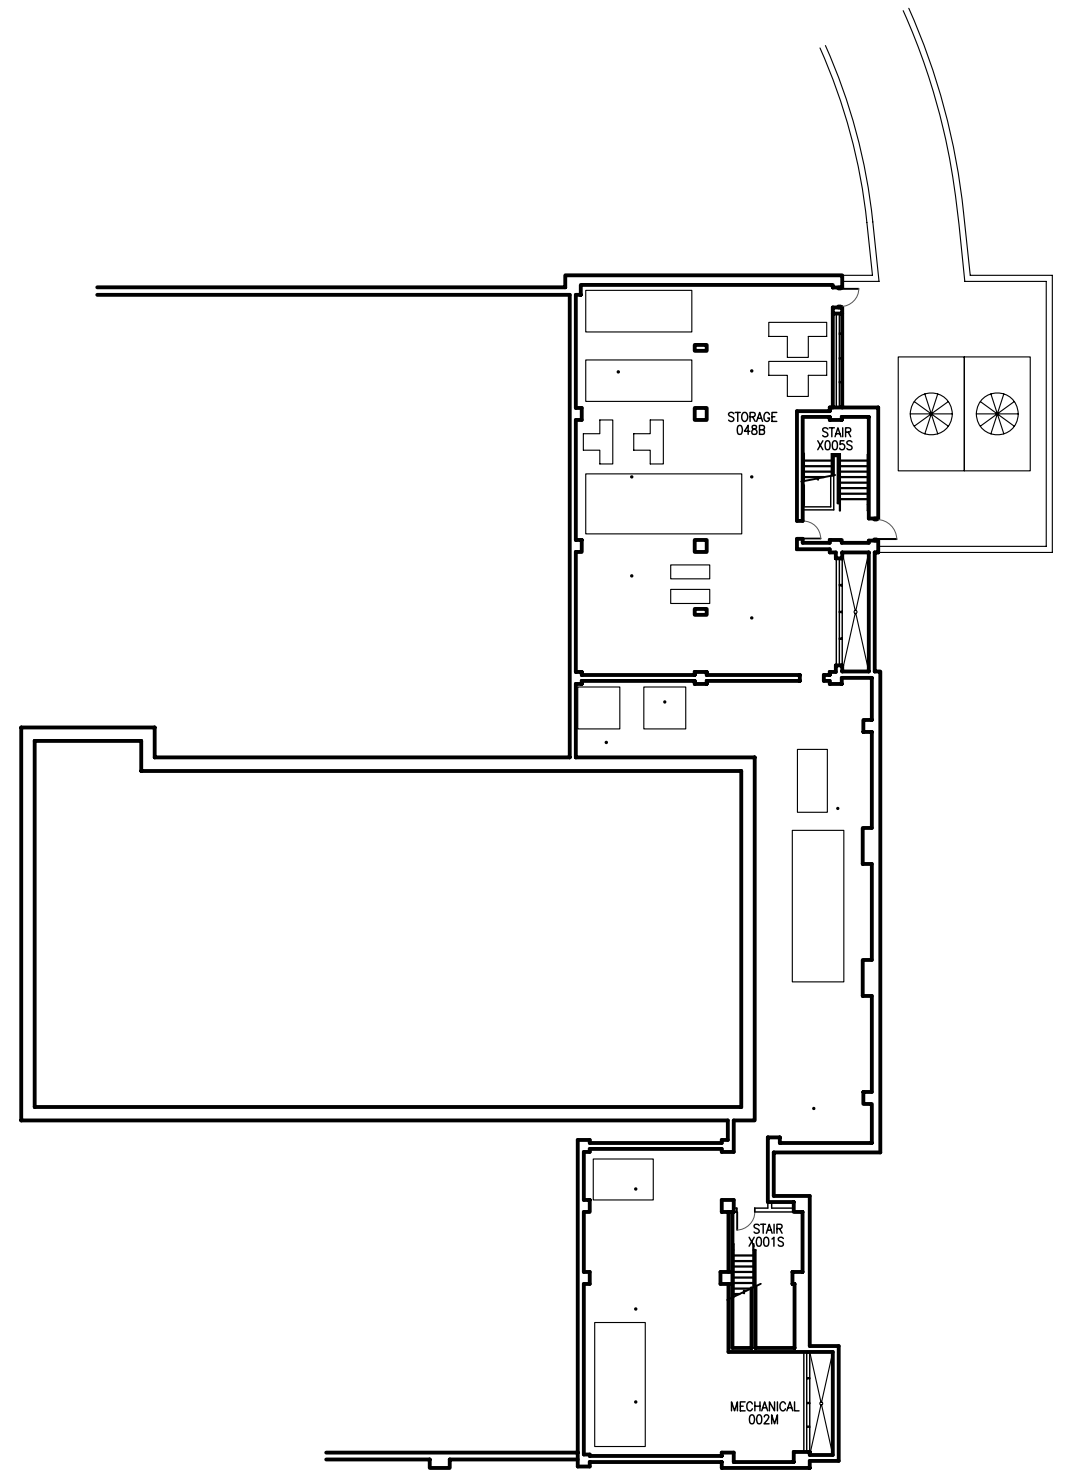

MAP KEY

Shelter Locations

Primary

Secondary

LEGEND	
	FIRE PULL
	FIRE EXTINGUISHER
	FIRE PULL
	FIRE EXTINGUISHER