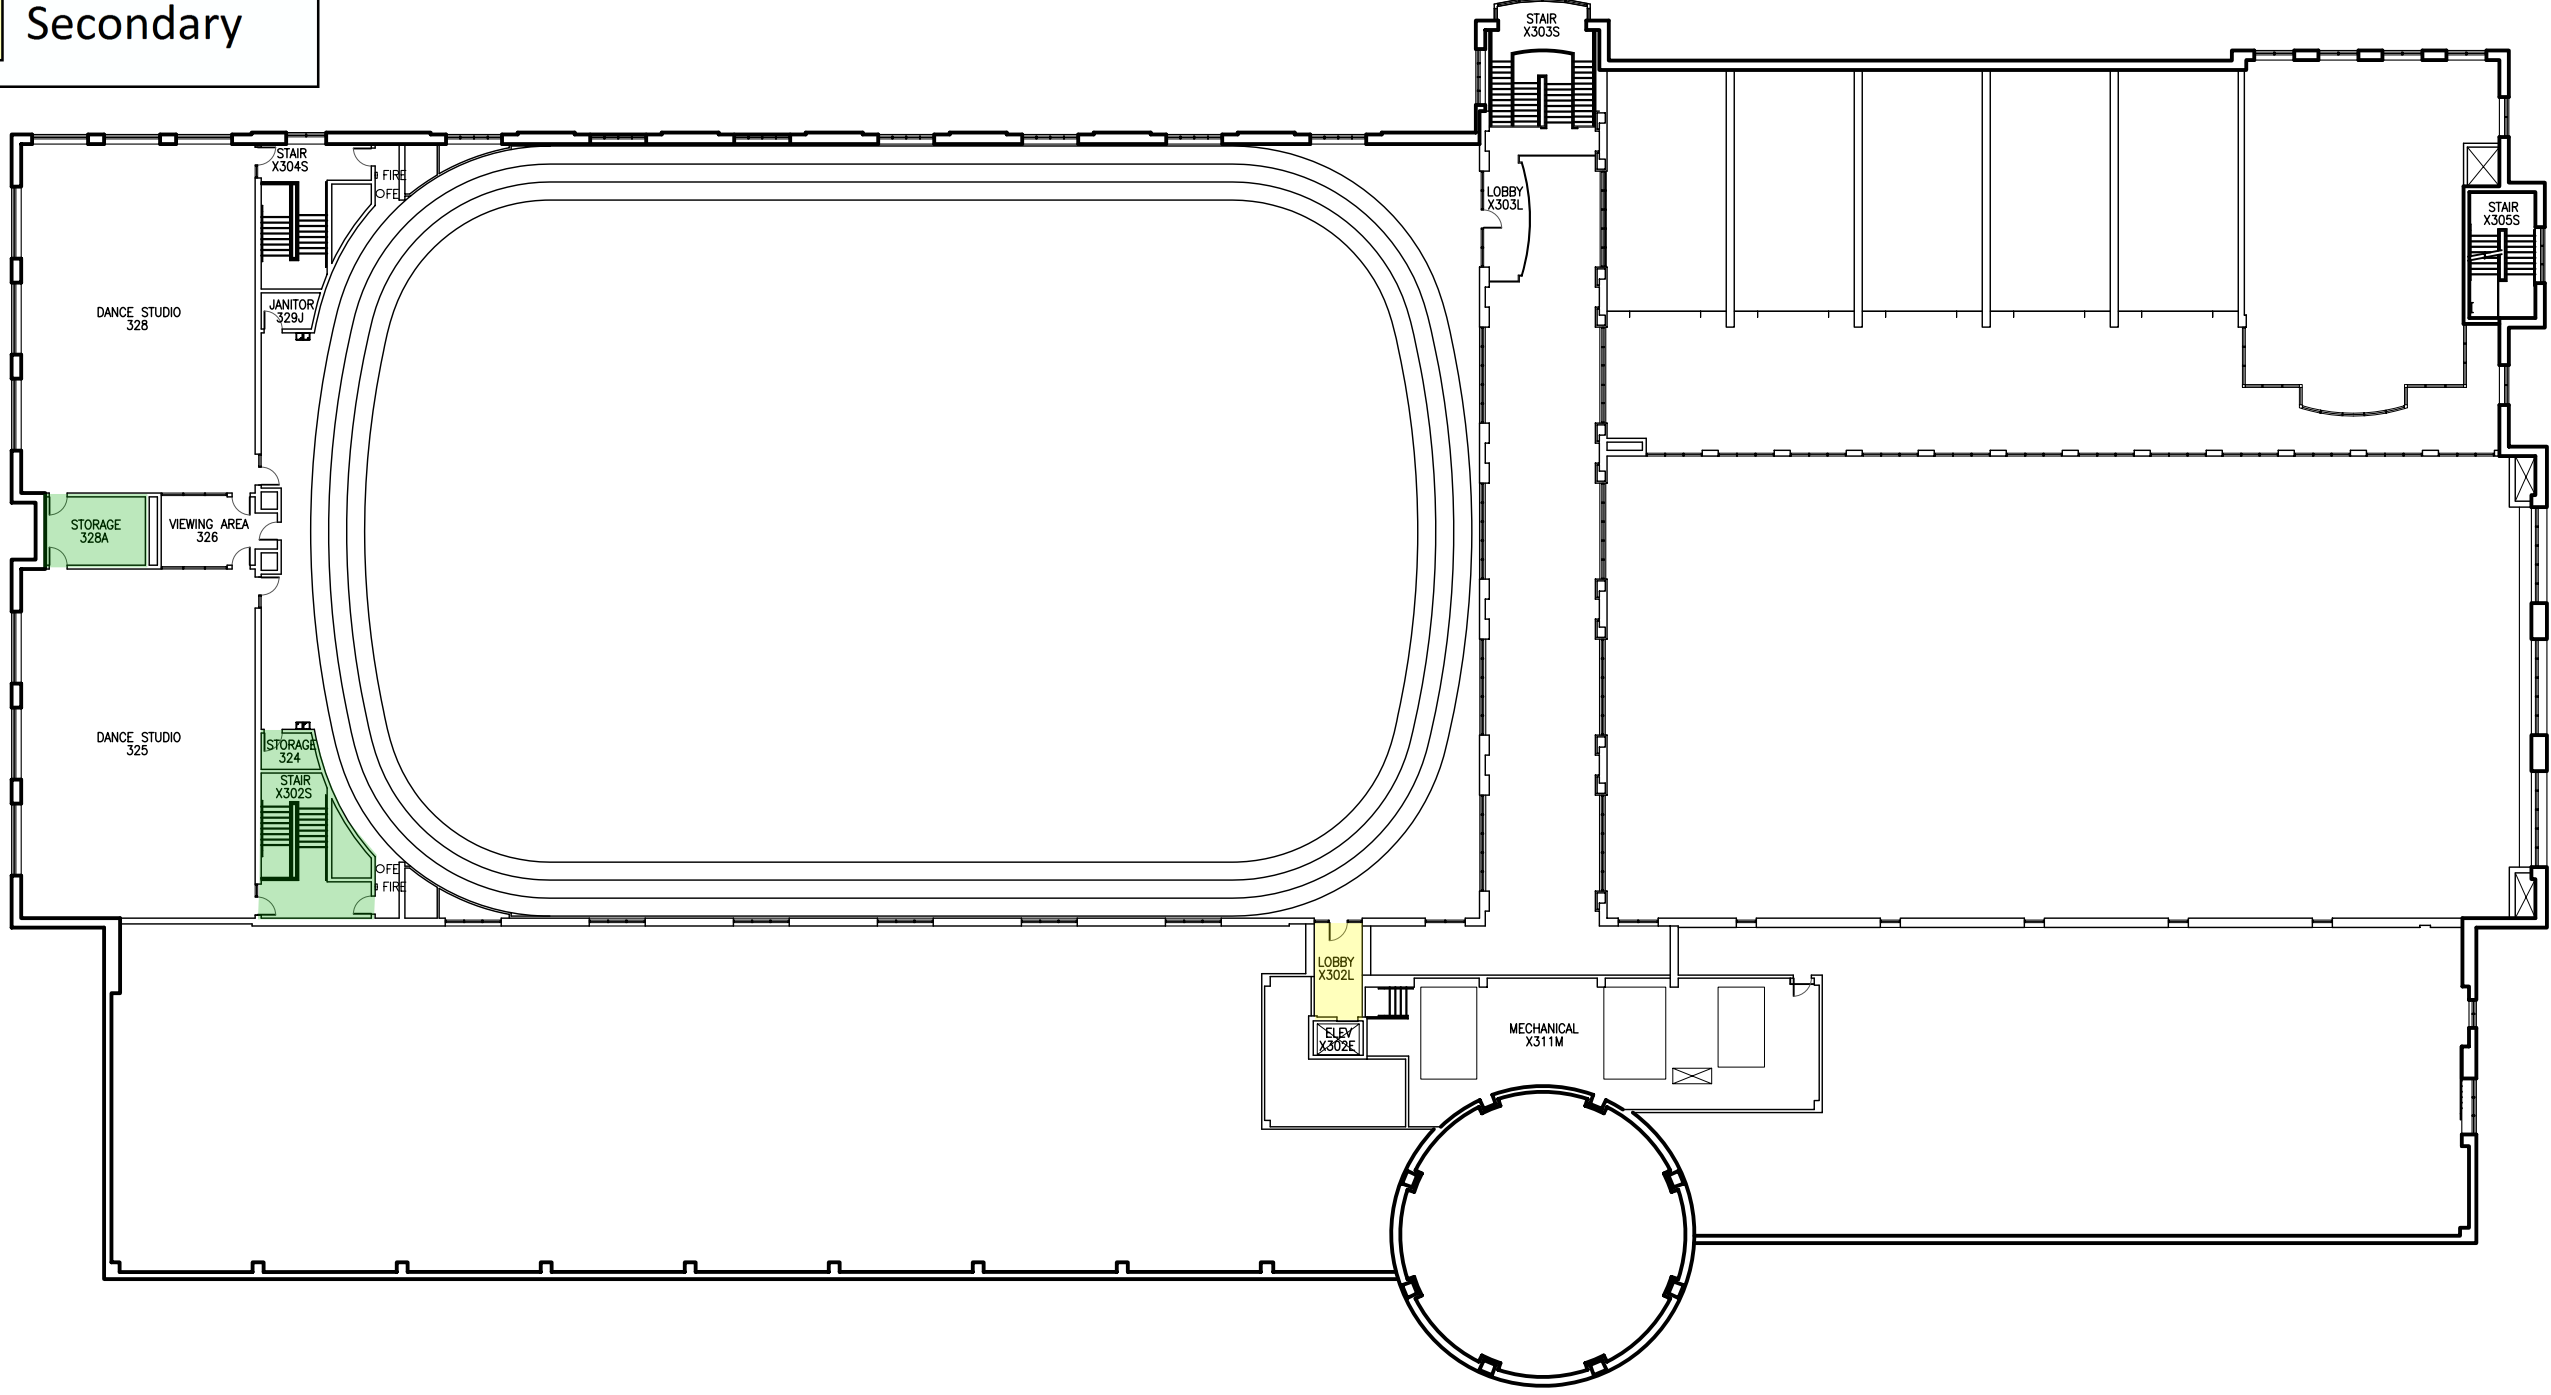

MAP KEY

Shelter Locations

- Primary
- Secondary

LEGEND	
FIRE PULL	FIRE
FIRE EXTINGUISHER	FE O