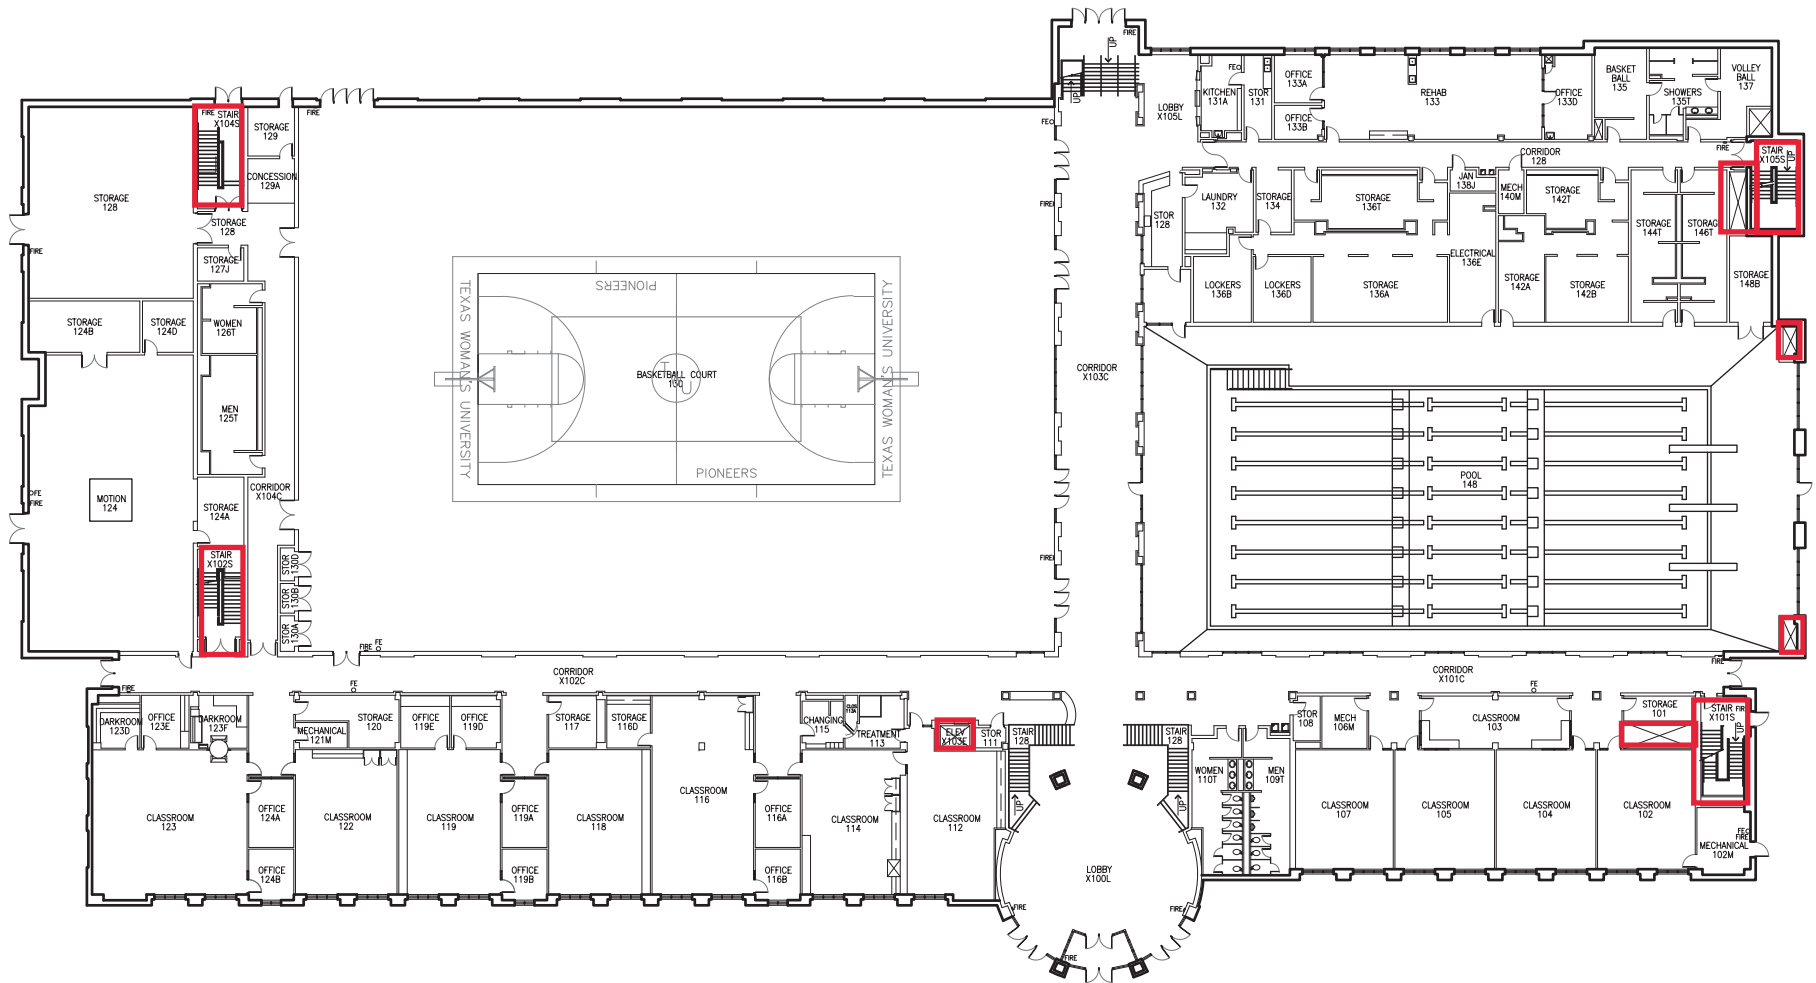

Key:Firewall: all penetrations must be firestopped
All penetrations into floors must be firestopped

1 PIONEER HALL BUILDING
 BASEMENT FLOOR PLAN SCALE: 1/32" = 1'-0"

LEGEND
 FIRE PULL FIRE
 FIRE EXTINGUISHER FEO

Key: Firewall: all penetrations must be firestopped
All penetrations into floors must be firestopped

1 PIONEER HALL BUILDING
 1ST FLOOR PLAN

SCALE: 1/32" = 1'-0"

GRAPHIC SCALE

LEGEND
 FIRE PULL FIRE EXTINGUISHER FEO

Key: Firewall: all penetrations must be firestopped
All penetrations into floors must be firestopped

1 PIONEER HALL BUILDING
2ND FLOOR PLAN

SCALE: 1/32" = 1'-0"

GRAPHIC SCALE

LEGEND	
	FIRE PULL
	FIRE EXTINGUISHER F.E.O.