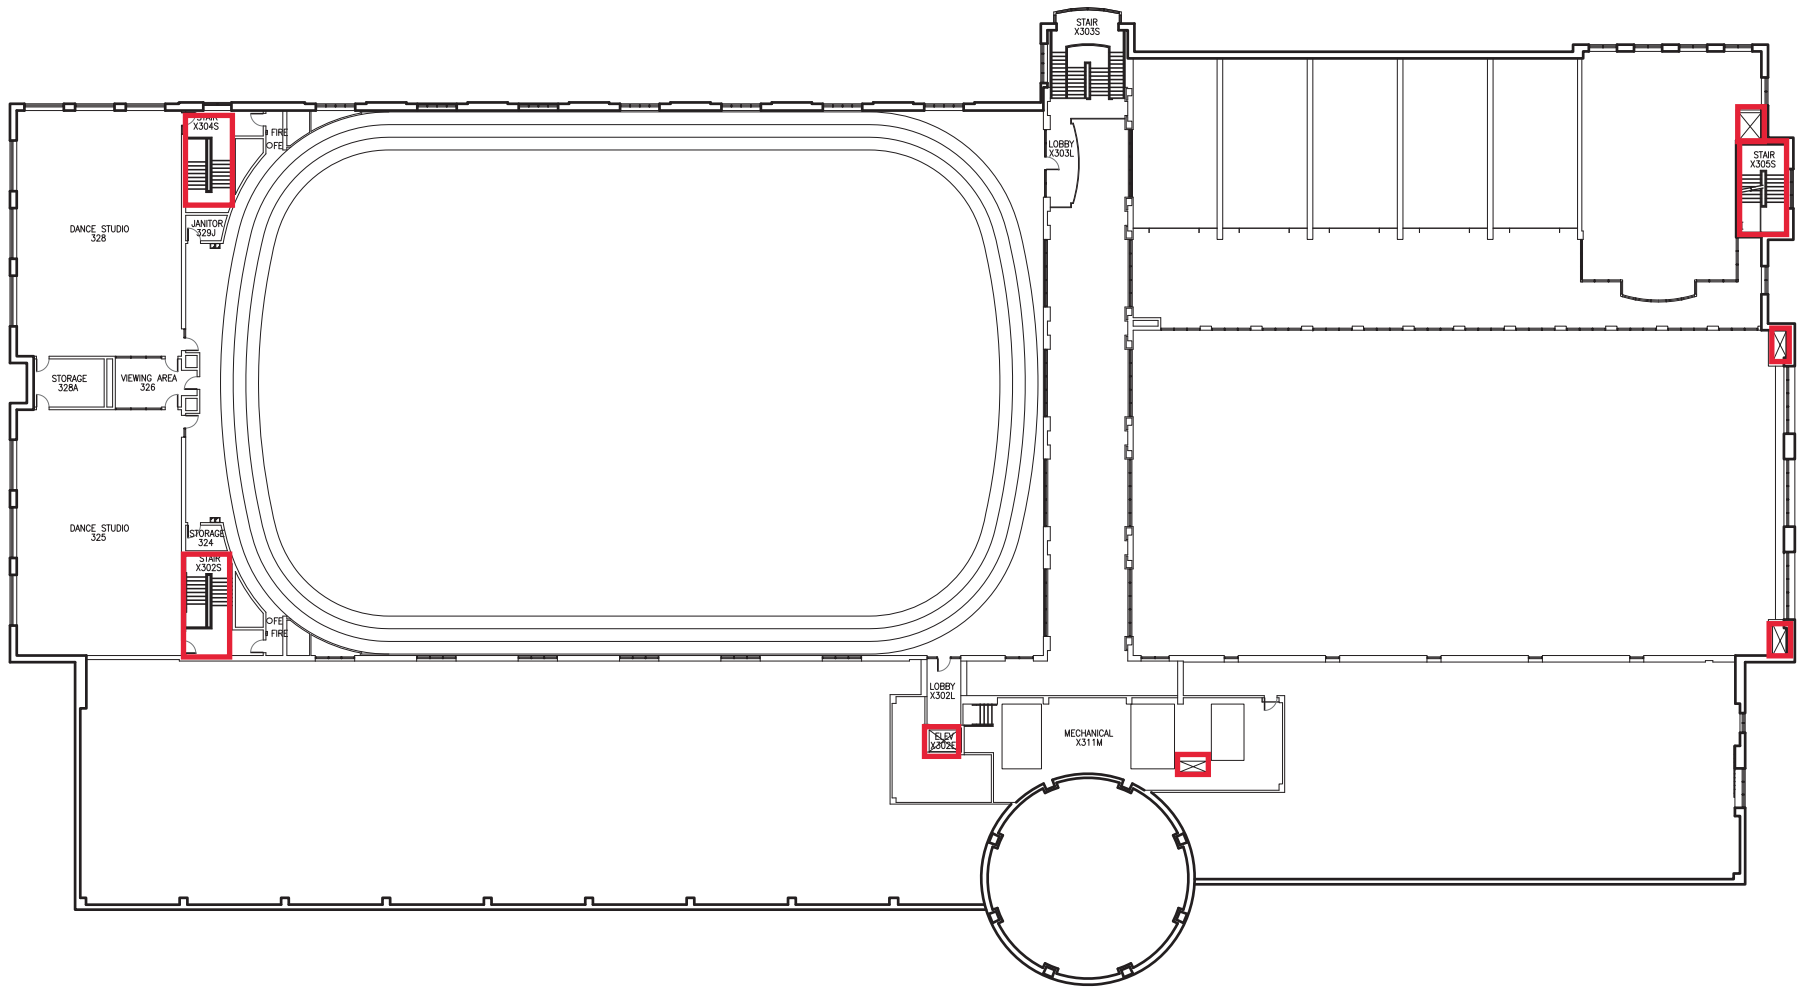

Key: Firewall: all penetrations must be firestopped
All penetrations into floors must be firestopped

1 PIONEER HALL BUILDING
 1ST FLOOR PLAN

SCALE: 1/32" = 1'-0"

GRAPHIC SCALE

LEGEND
 FIRE PULL FIRE EXTINGUISHER FEO

Key: Firewall: all penetrations must be firestopped
All penetrations into floors must be firestopped

1 PIONEER HALL BUILDING
2ND FLOOR PLAN

SCALE: 1/32" = 1'-0"

GRAPHIC SCALE

LEGEND	
	FIRE PULL
	FIRE EXTINGUISHER F.E.O.