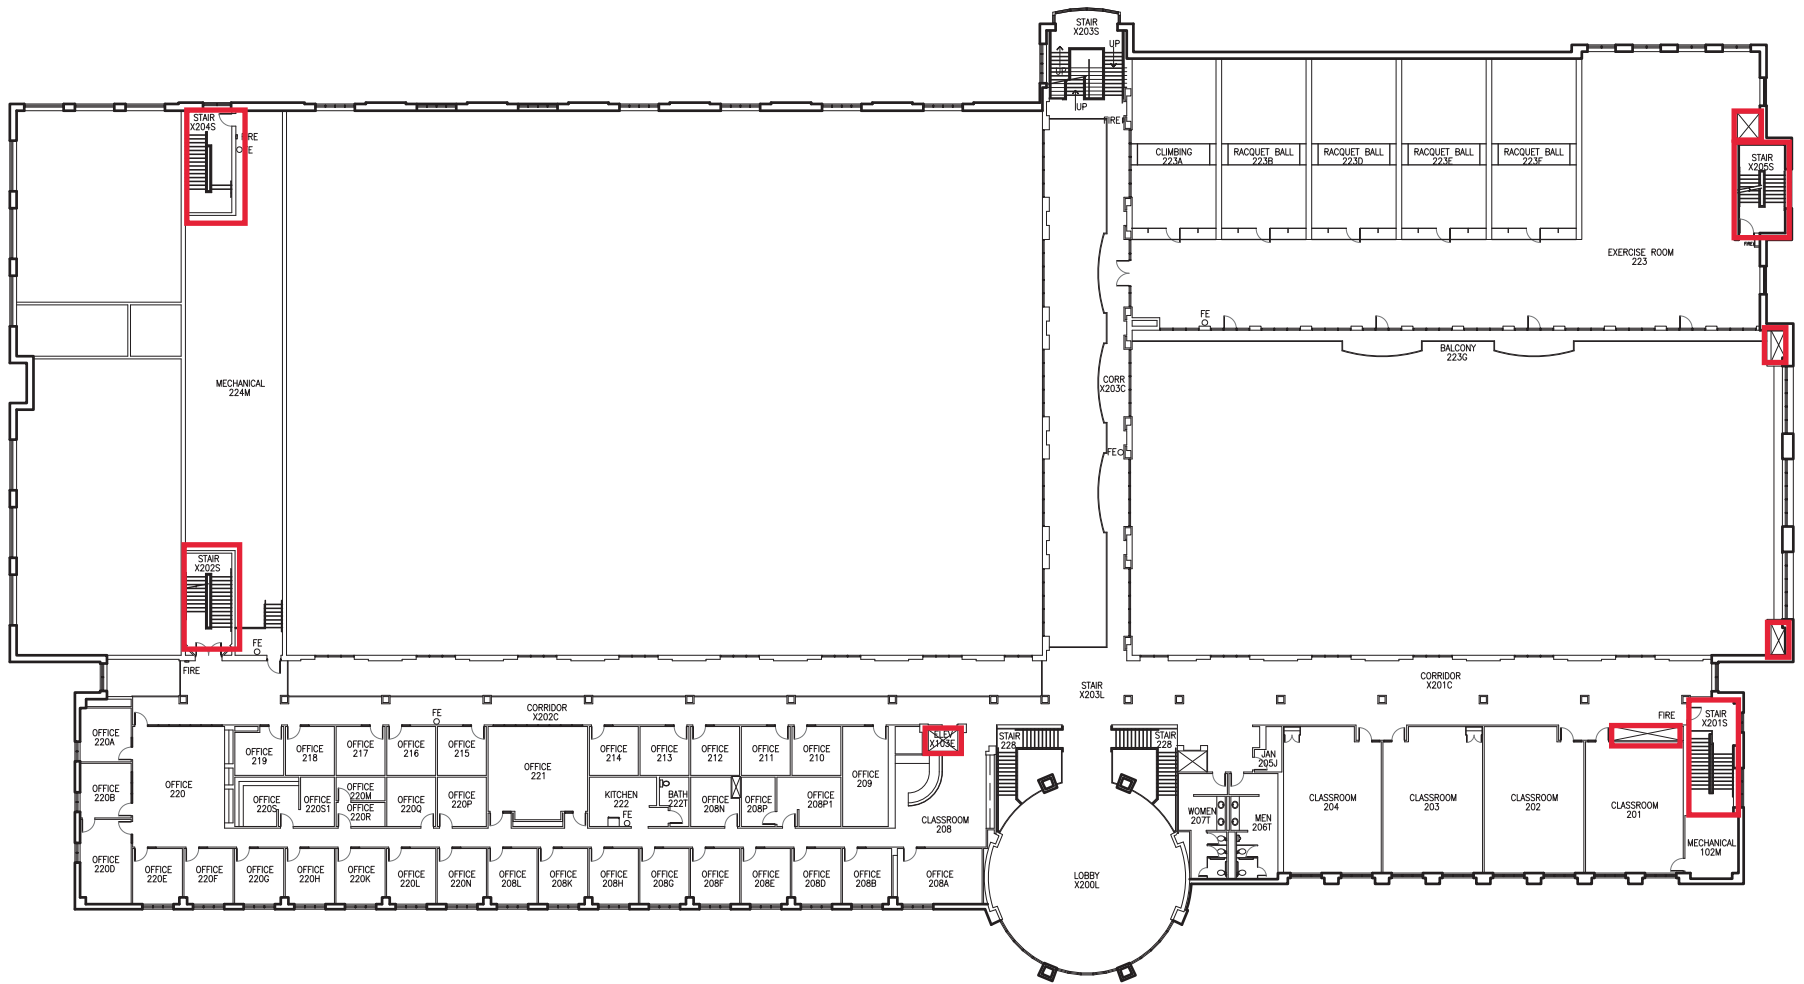

Key:Firewall: all penetrations must be firestopped
All penetrations into floors must be firestopped

1 PIONEER HALL BUILDING
 BASEMENT FLOOR PLAN SCALE: 1/32" = 1'-0"

LEGEND
 FIRE PULL FIRE
 FIRE EXTINGUISHER FEO

Key: Firewall: all penetrations must be firestopped
All penetrations into floors must be firestopped

1 PIONEER HALL BUILDING
 1ST FLOOR PLAN

SCALE: 1/32" = 1'-0"

GRAPHIC SCALE

LEGEND
 FIRE PULL FIRE EXTINGUISHER FEO

Key: Firewall: all penetrations must be firestopped
All penetrations into floors must be firestopped

1 PIONEER HALL BUILDING
2ND FLOOR PLAN

SCALE: 1/32" = 1'-0"

GRAPHIC SCALE

LEGEND	
	FIRE PULL
	FIRE EXTINGUISHER F.E.O.