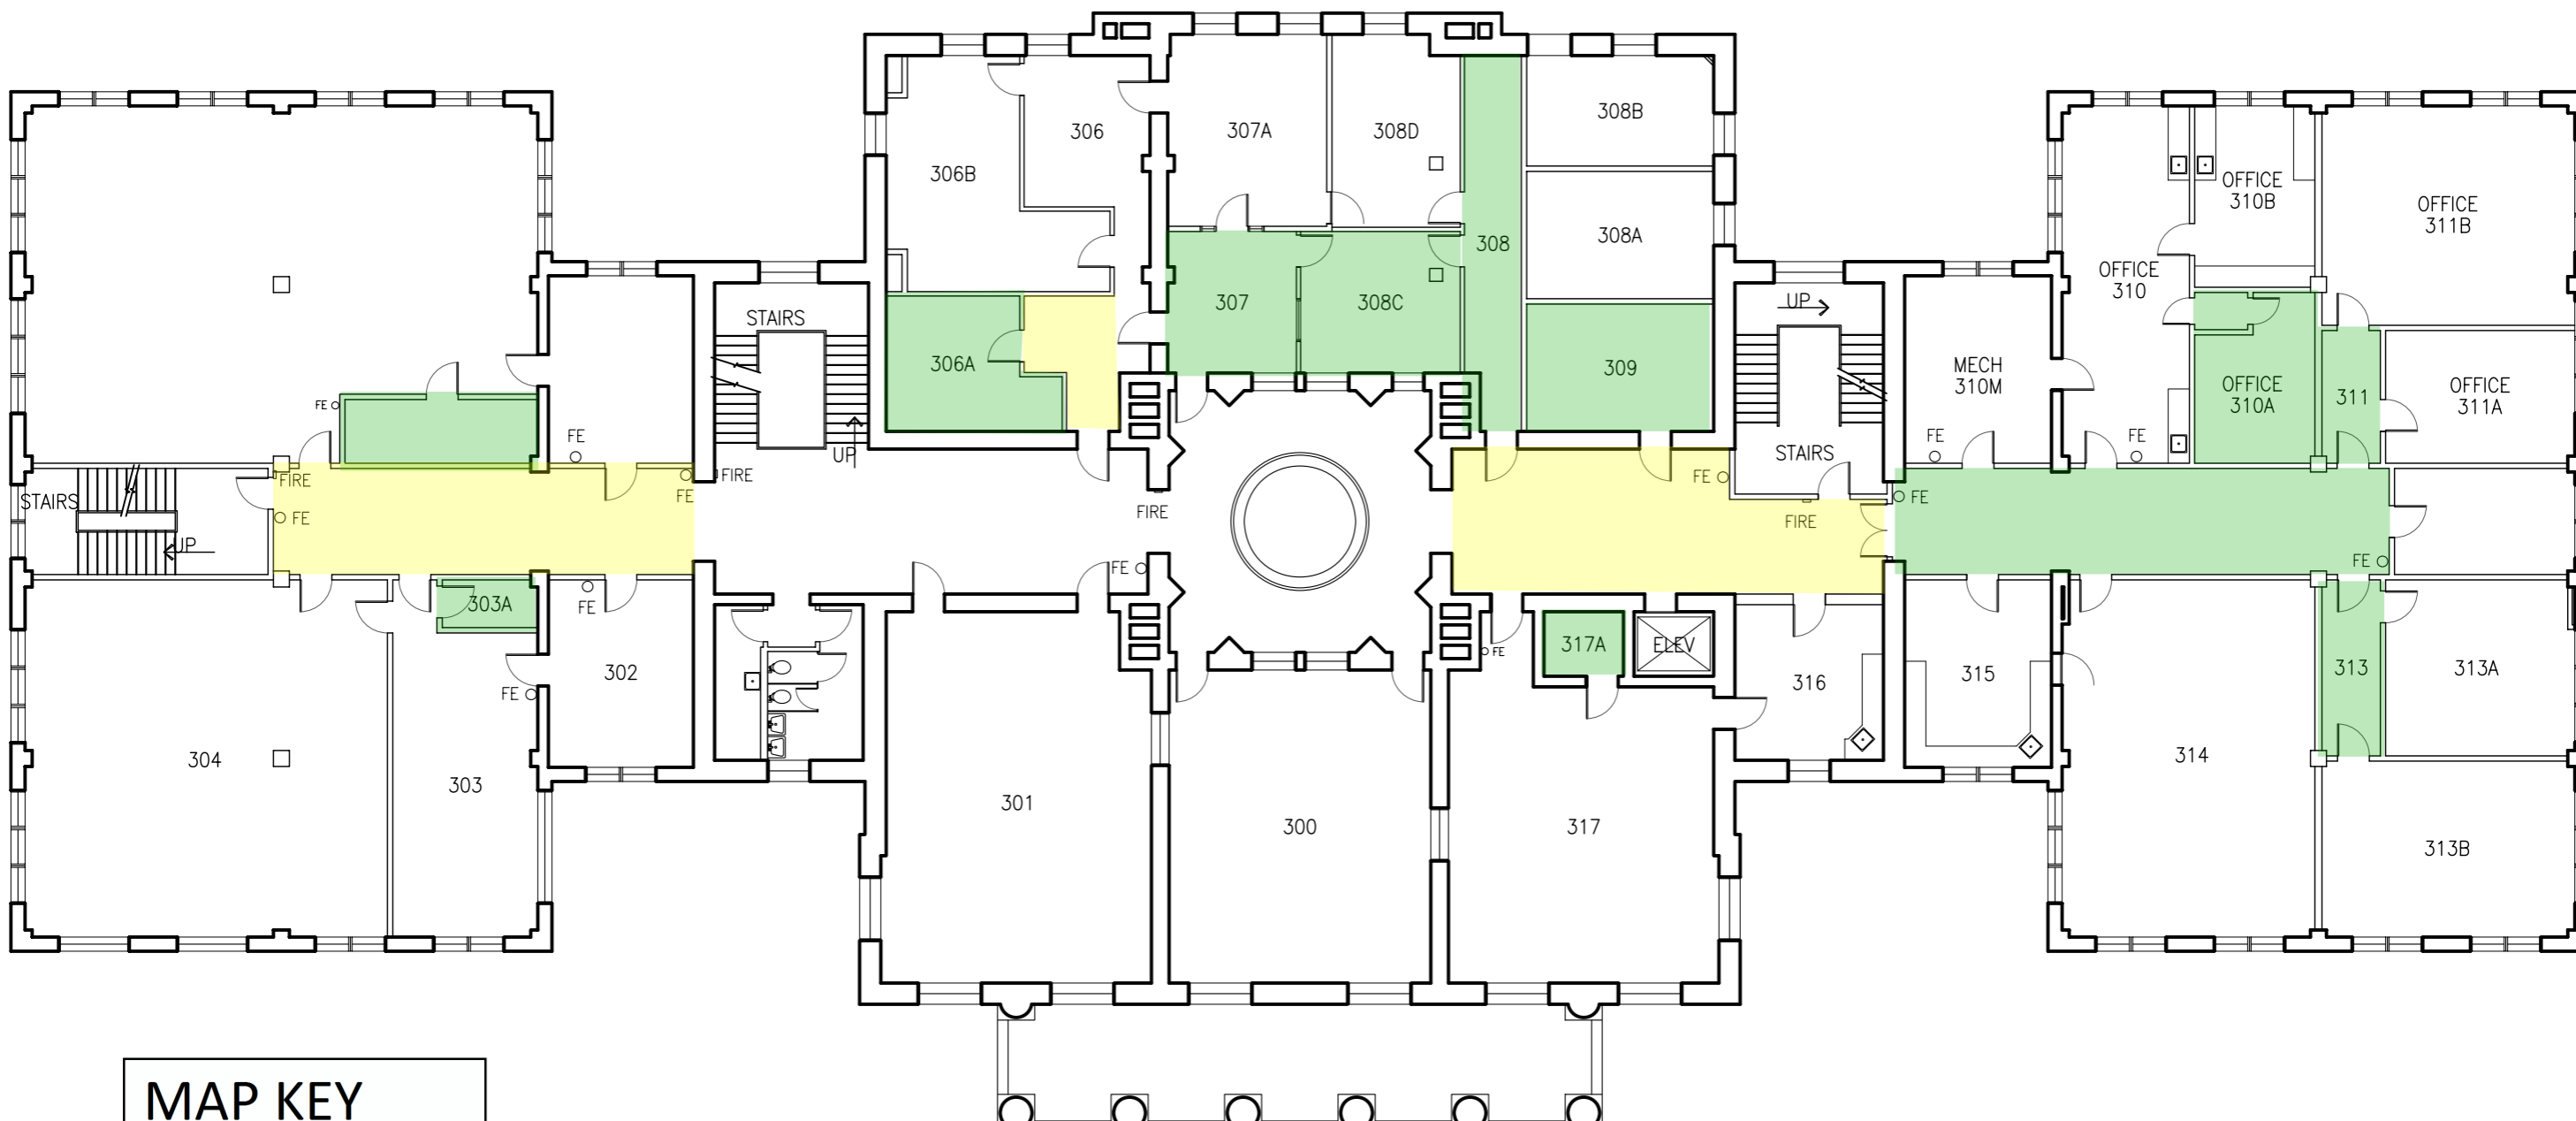

MAP KEY
 Shelter Locations

- Primary
- Secondary

1 OLD MAIN BUILDING
 1ST FLOOR PLAN

SCALE: 1/16" = 1'-0"

LEGEND

- FIRE PULL
- FIRE EXTINGUISHER
- FIRE
- FE

MAP KEY
 Shelter Locations

- Primary
- Secondary

1 OLD MAIN BUILDING
 2ND FLOOR PLAN

SCALE: 1/16" = 1'-0"

LEGEND

FIRE PULL	FIRE
FIRE EXTINGUISHER	FE

MAP KEY
 Shelter Locations
 Primary
 Secondary

1 OLD MAIN BUILDING
 3RD FLOOR PLAN

SCALE: 1/16" = 1'-0"

LEGEND
 FIRE PULL FIRE
 FIRE EXTINGUISHER FE O

MAP KEY
 Shelter Locations

- Primary
- Secondary

1 OLD MAIN BUILDING
 4TH FLOOR PLAN

SCALE: 1/16" = 1'-0"

LEGEND

	FIRE PULL		FIRE EXTINGUISHER
	FIRE PULL		FIRE EXTINGUISHER