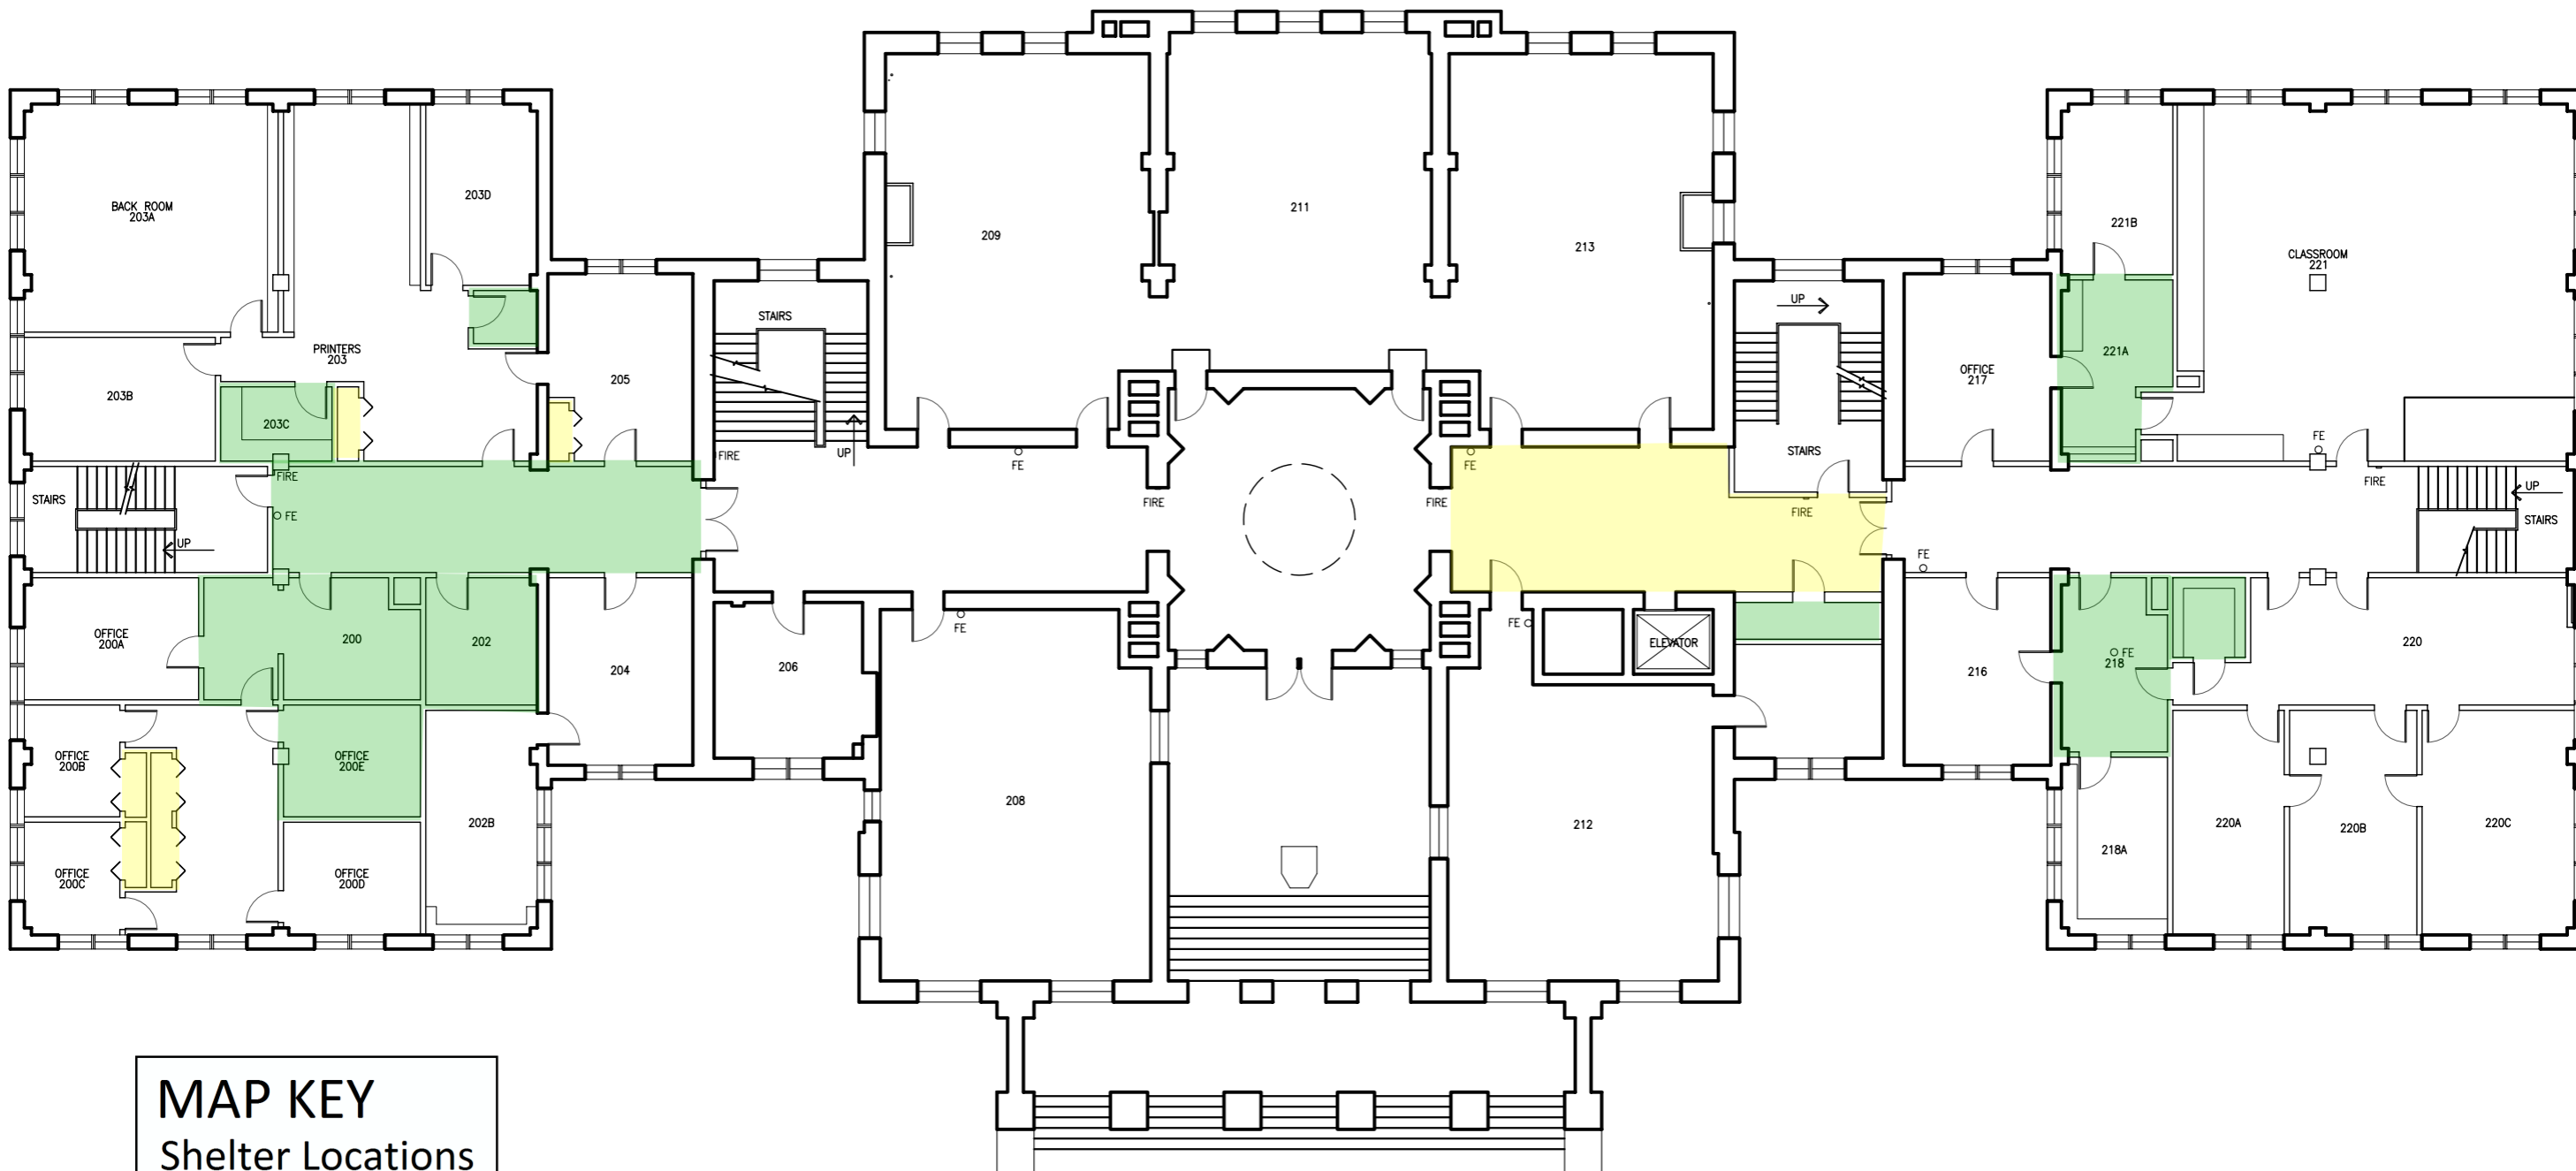

MAP KEY
 Shelter Locations

- Primary
- Secondary

1 OLD MAIN BUILDING
 1ST FLOOR PLAN

SCALE: 1/16" = 1'-0"

LEGEND

- FIRE PULL
- FIRE EXTINGUISHER
- FIRE
- FE

MAP KEY
 Shelter Locations

- Primary
- Secondary

1 OLD MAIN BUILDING
 2ND FLOOR PLAN

SCALE: 1/16" = 1'-0"

LEGEND

FIRE PULL	FIRE
FIRE EXTINGUISHER	FE

MAP KEY
 Shelter Locations
 Primary
 Secondary

1 OLD MAIN BUILDING
 3RD FLOOR PLAN

SCALE: 1/16" = 1'-0"

LEGEND
 FIRE PULL FIRE
 FIRE EXTINGUISHER FE O

MAP KEY
 Shelter Locations

- Primary
- Secondary

1 OLD MAIN BUILDING
 4TH FLOOR PLAN

SCALE: 1/16" = 1'-0"

LEGEND

	FIRE PULL		FIRE EXTINGUISHER
	FIRE PULL		FIRE EXTINGUISHER