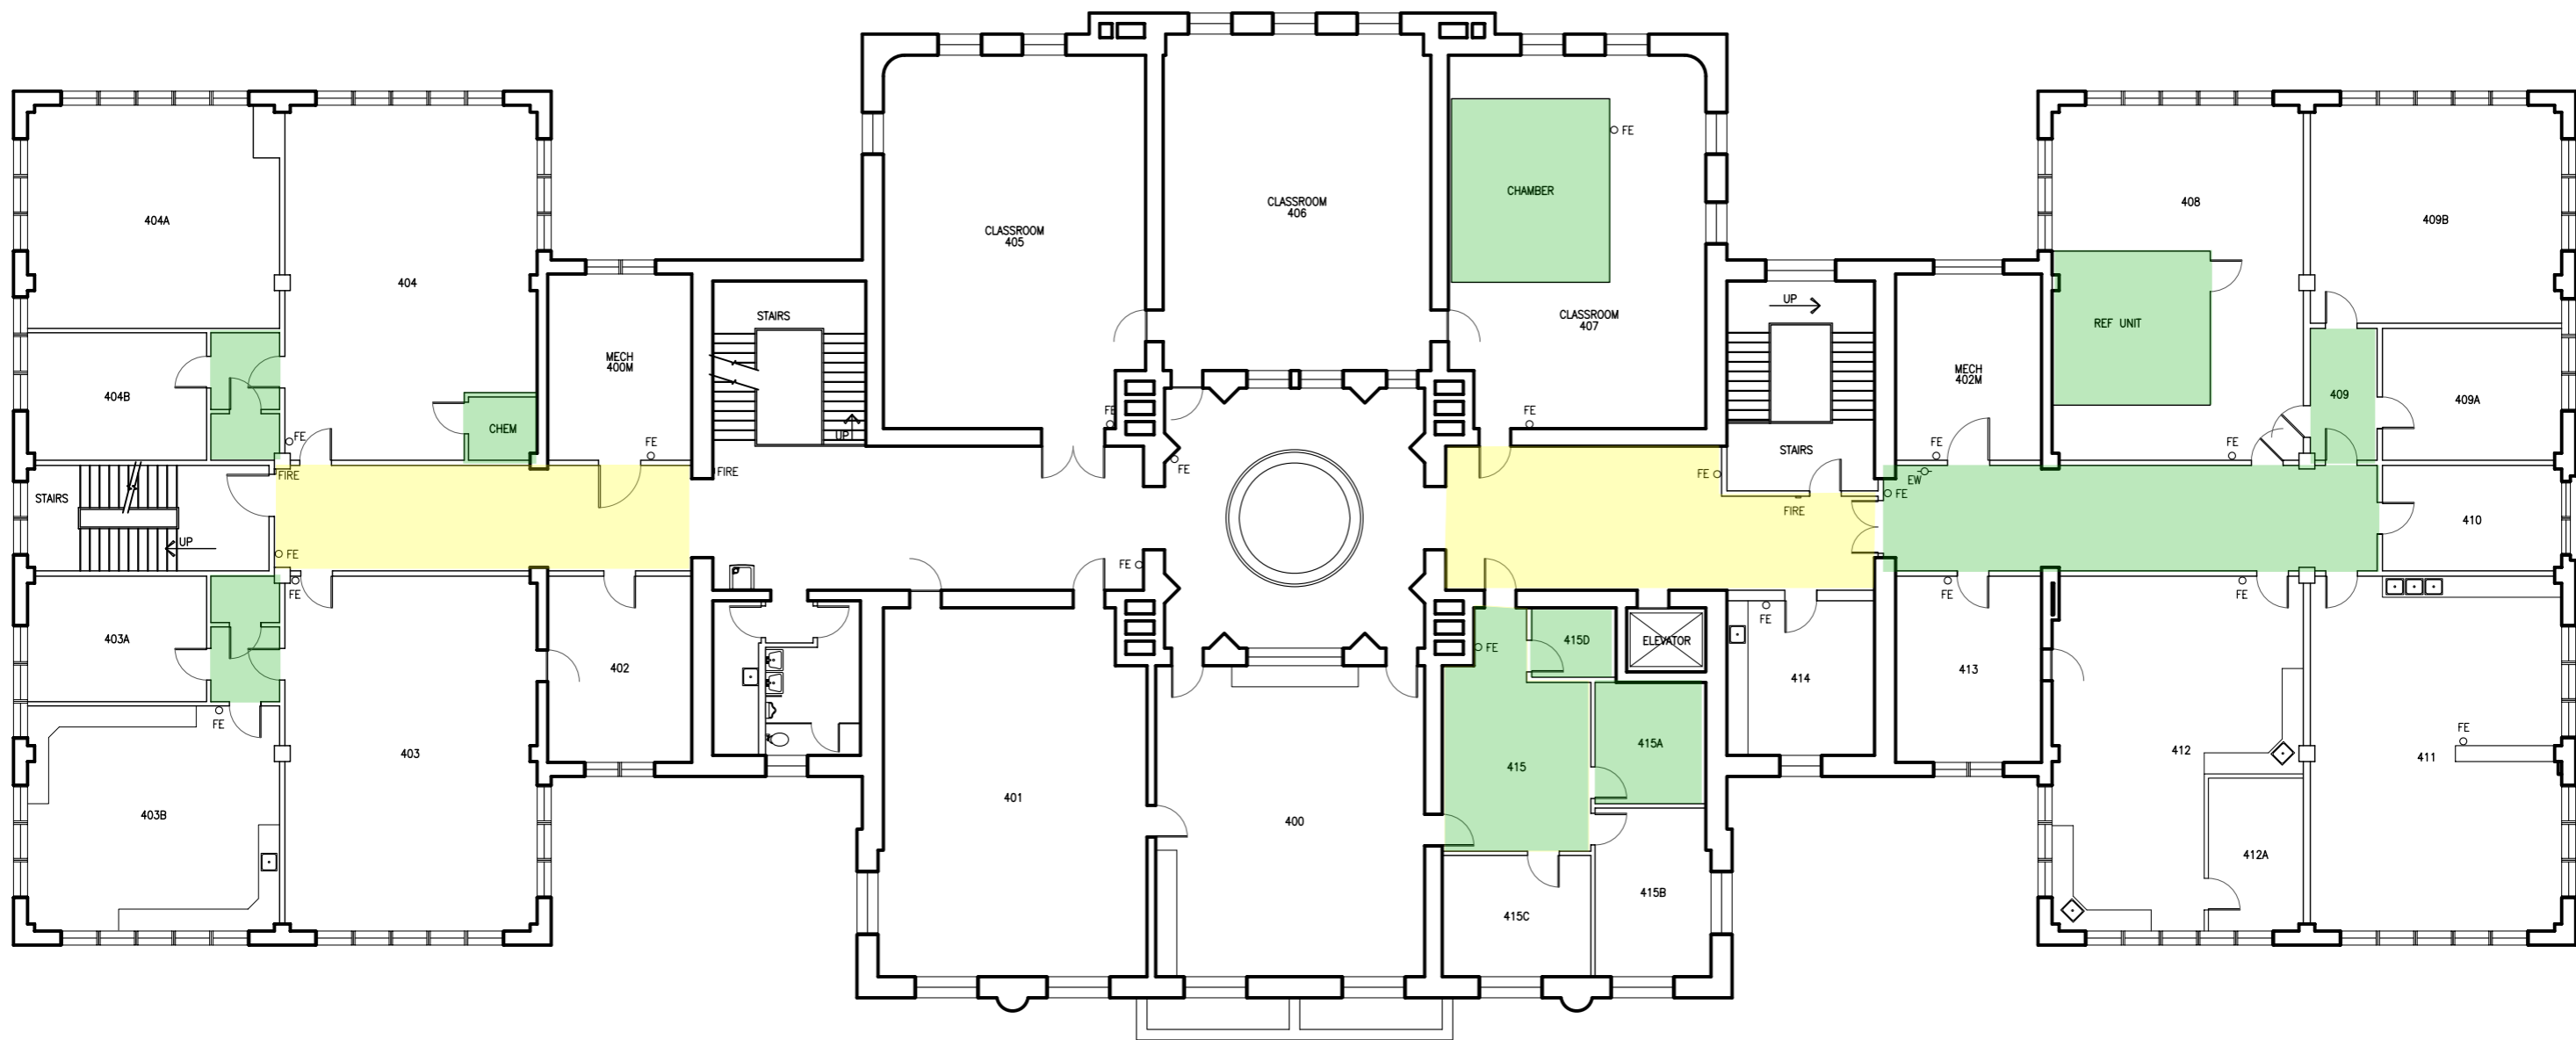

MAP KEY
 Shelter Locations

- Primary
- Secondary

1 OLD MAIN BUILDING
 1ST FLOOR PLAN

SCALE: 1/16" = 1'-0"

LEGEND

- FIRE PULL
- FIRE EXTINGUISHER
- FIRE
- FE

MAP KEY
 Shelter Locations

- Primary
- Secondary

1 OLD MAIN BUILDING
 2ND FLOOR PLAN

SCALE: 1/16" = 1'-0"

LEGEND

FIRE PULL	FIRE
FIRE EXTINGUISHER	FE

MAP KEY
 Shelter Locations
 Primary
 Secondary

1 OLD MAIN BUILDING
 3RD FLOOR PLAN

SCALE: 1/16" = 1'-0"

LEGEND
 FIRE PULL FIRE
 FIRE EXTINGUISHER FE O

MAP KEY
 Shelter Locations

- Primary
- Secondary

1 OLD MAIN BUILDING
 4TH FLOOR PLAN

SCALE: 1/16" = 1'-0"

LEGEND

	FIRE PULL		FIRE EXTINGUISHER
	FIRE PULL		FIRE EXTINGUISHER