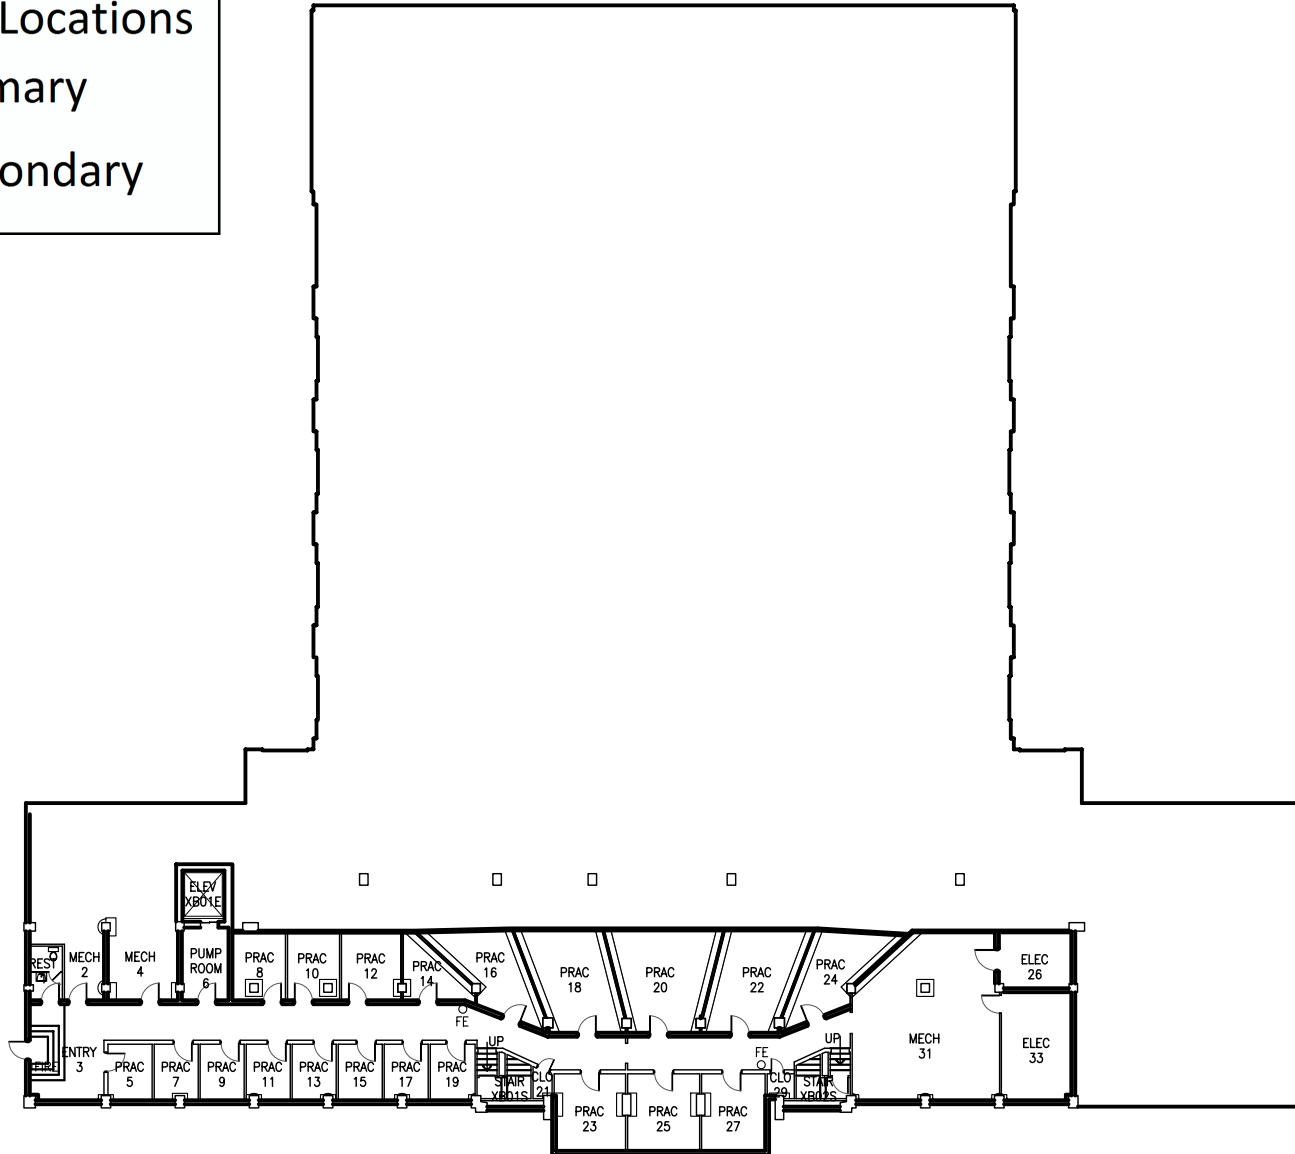

MAP KEY

Shelter Locations

Primary

Secondary

1

MUSIC/MARGO JONES BUILDING
BASEMENT PLAN

SCALE: 1/32" = 1'-0"

GRAPHIC SCALE