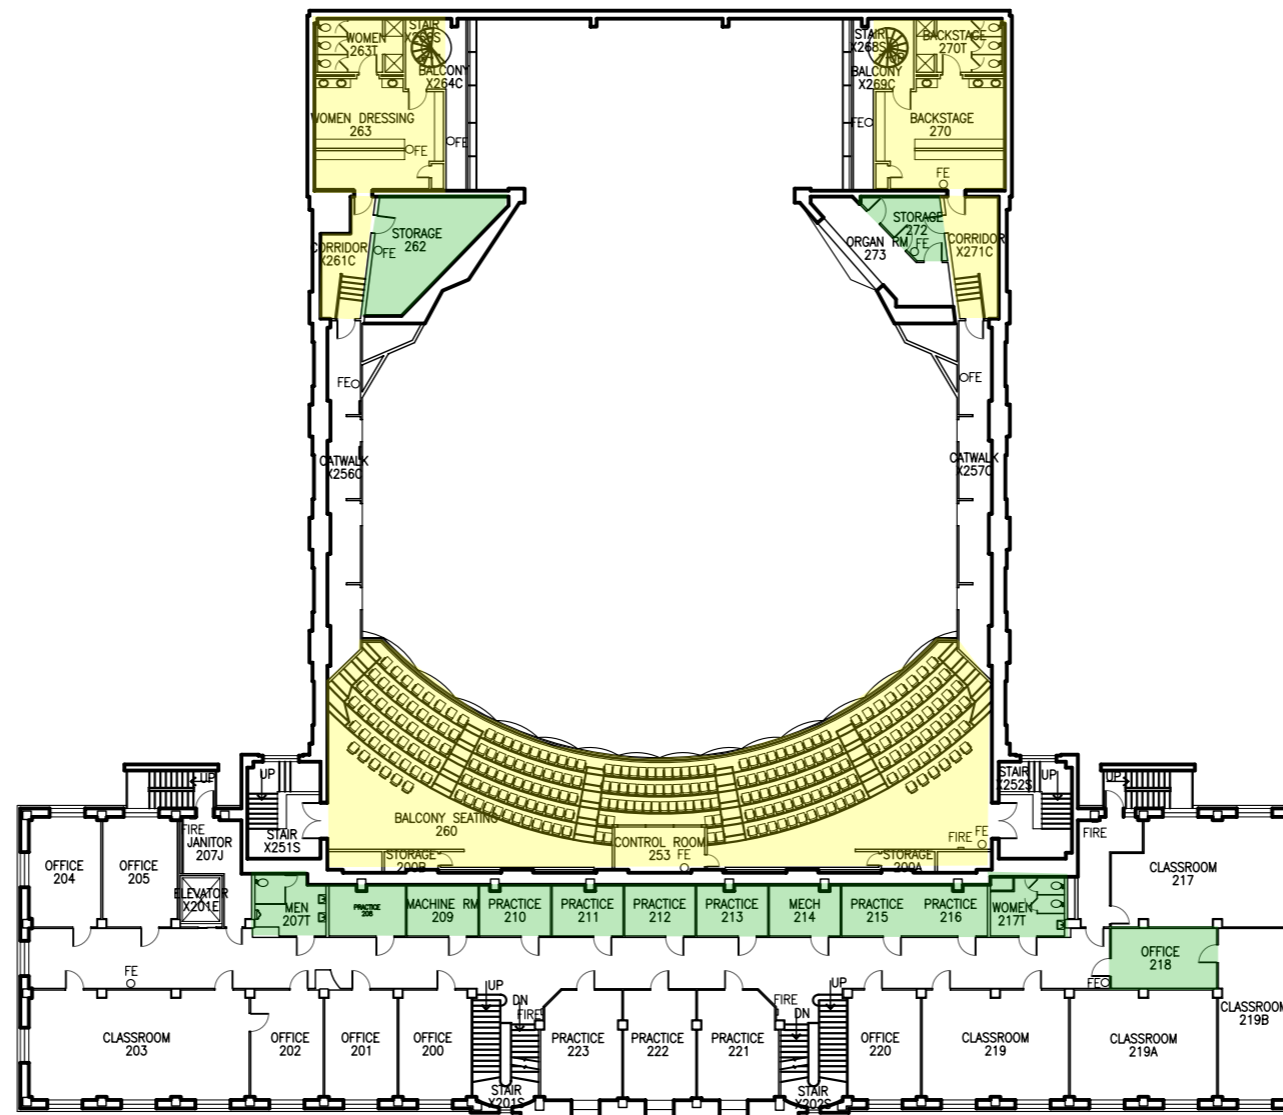

MAP KEY
Shelter Locations

- Primary
- Secondary

LEGEND

FIRE PULL	FIRE
FIRE EXTINGUISHER	FE O