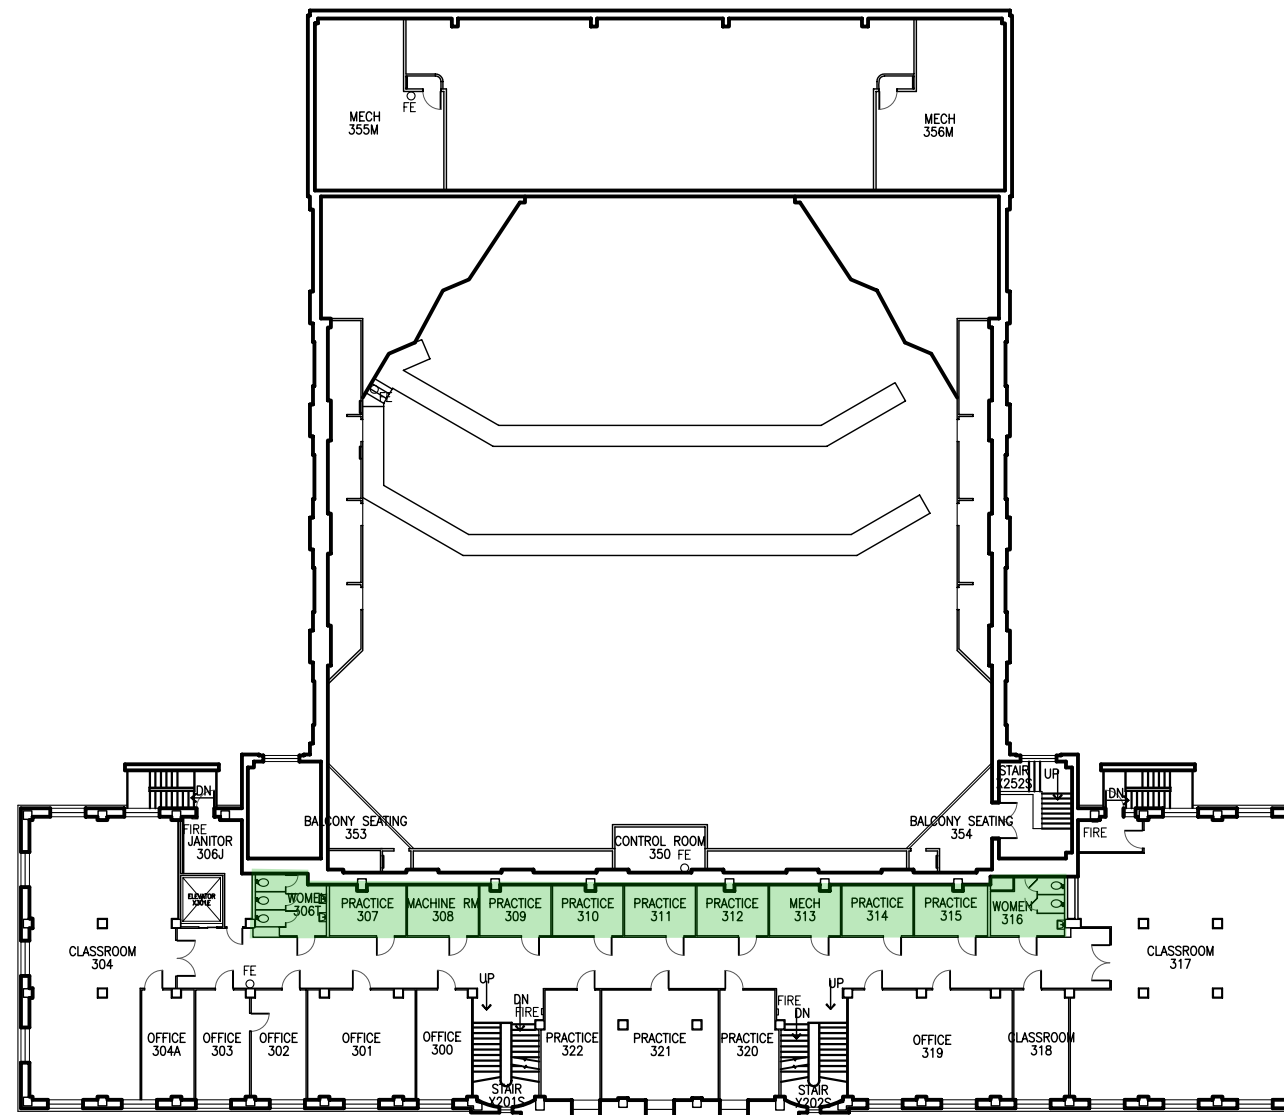

MAP KEY
Shelter Locations

- Primary
- Secondary

LEGEND

FIRE PULL	FIRE
FIRE EXTINGUISHER	FE