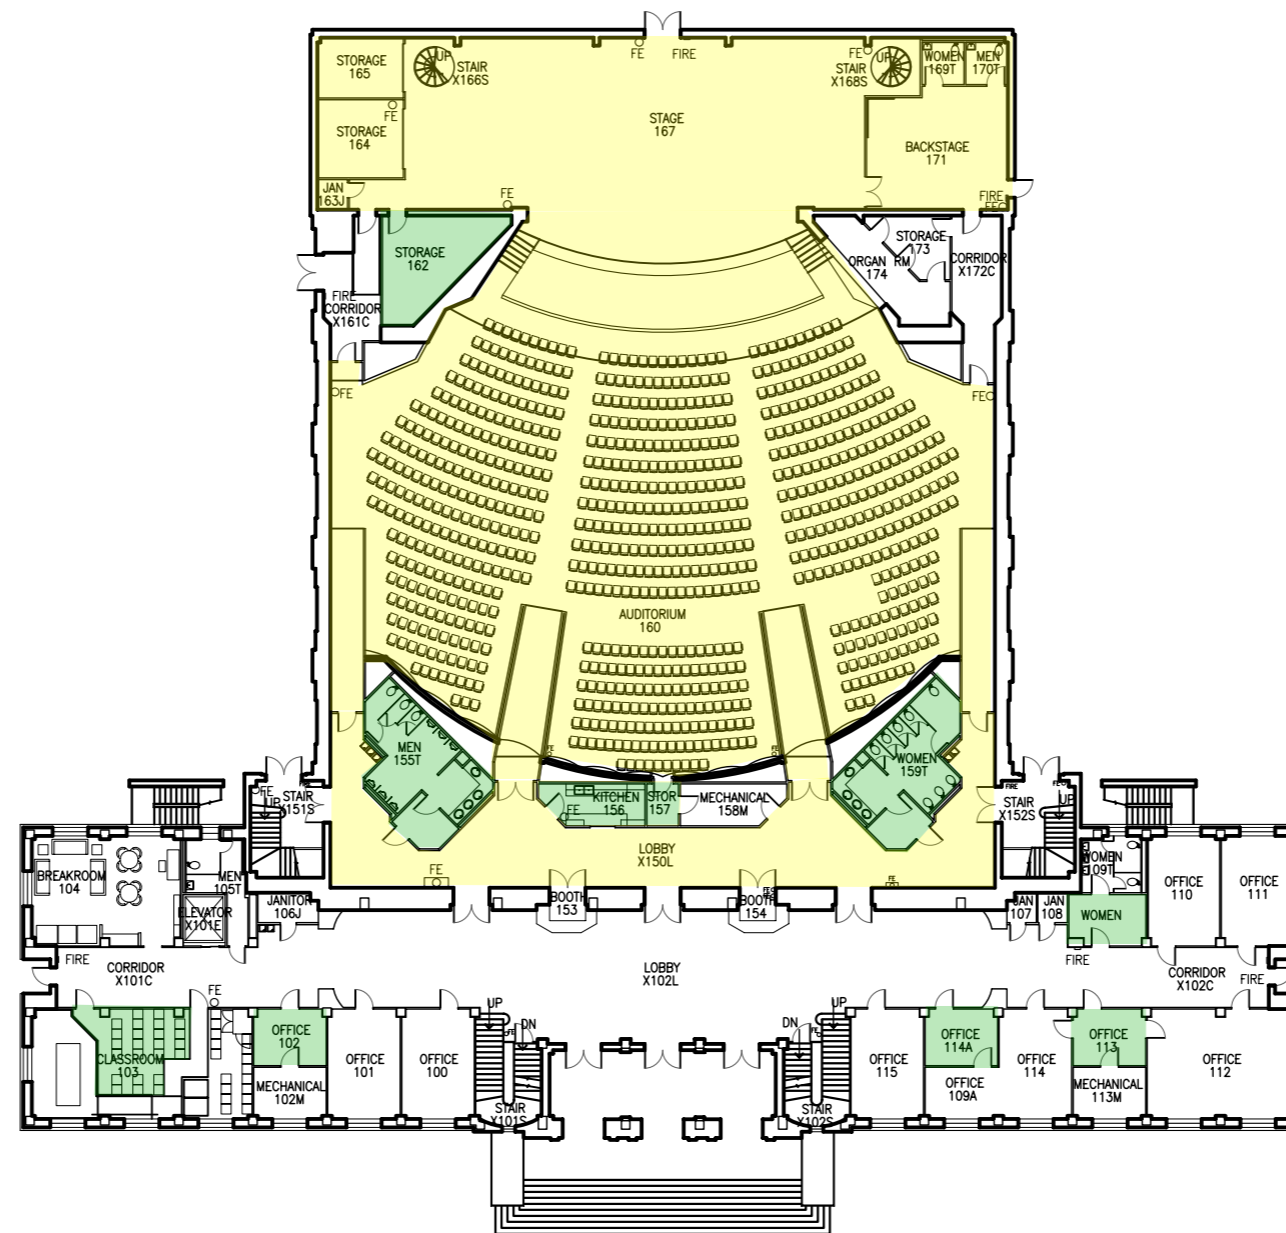

MAP KEY

Shelter Locations

Primary

Secondary

1

MUSIC/MARGO JONES BUILDING
BASEMENT PLAN

SCALE: 1/32" = 1'-0"

GRAPHIC SCALE

LEGEND	
FIRE PULL	FIRE
FIRE EXTINGUISHER	FE

MAP KEY
 Shelter Locations

- Primary
- Secondary

LEGEND

FIRE PULL	FIRE
FIRE EXTINGUISHER	FE

MAP KEY
 Shelter Locations

- Primary
- Secondary

LEGEND

FIRE PULL	FIRE
FIRE EXTINGUISHER	FE O

MAP KEY
 Shelter Locations

- Primary
- Secondary

LEGEND

FIRE PULL	FIRE
FIRE EXTINGUISHER	FE