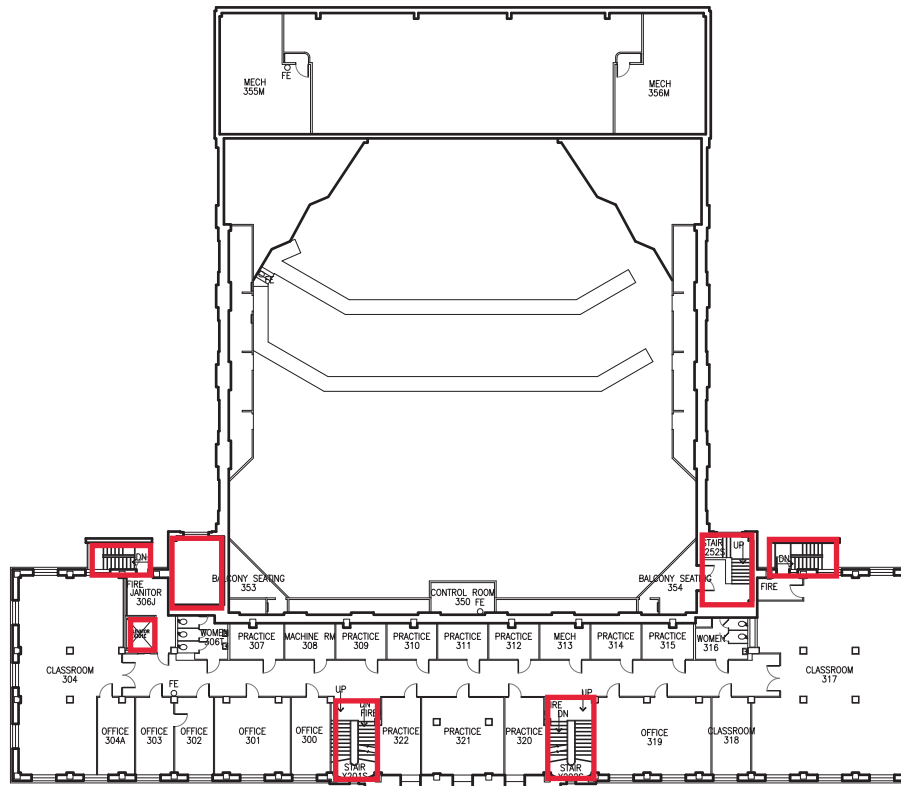

Key: Firewall: all penetrations must be firestopped
All penetrations into floors must be firestopped

LEGEND

	FIRE PULL
	FIRE EXTINGUISHER