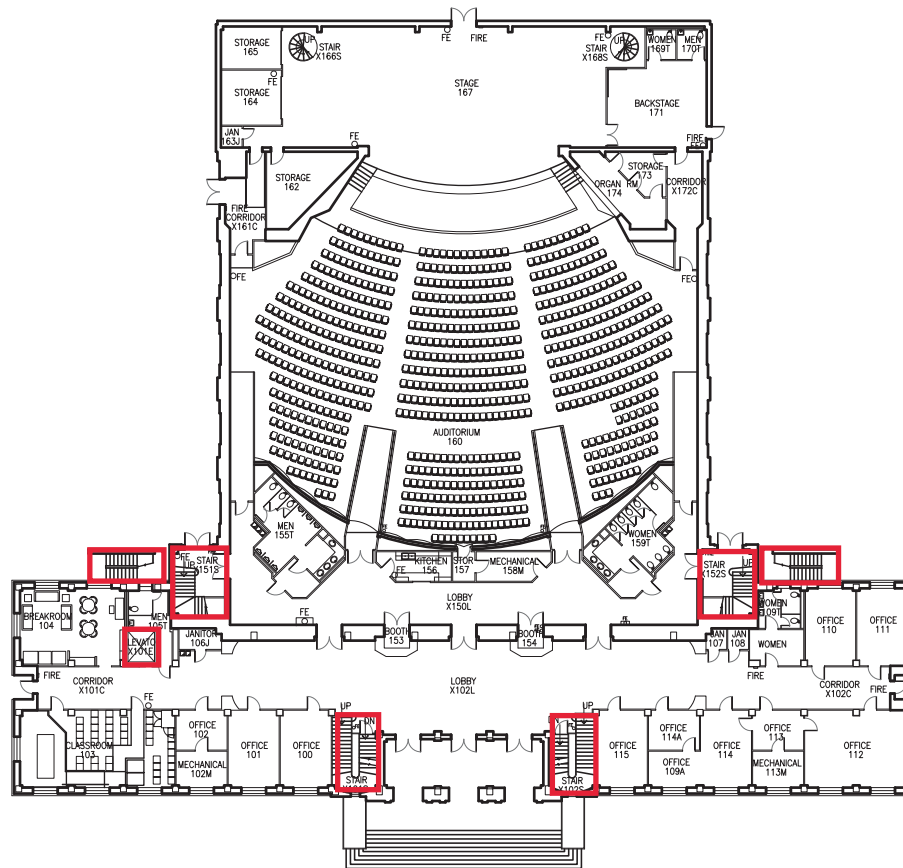

Key:Firewall: all penetrations must be firestopped
 All penetrations into floors must be firestopped

1 MUSIC/MARGO JONES BUILDING
 BASEMENT PLAN

SCALE: 1/32" = 1'-0"

GRAPHIC SCALE

LEGEND	
FIRE PULL	FIRE
FIRE EXTINGUISHER	FE