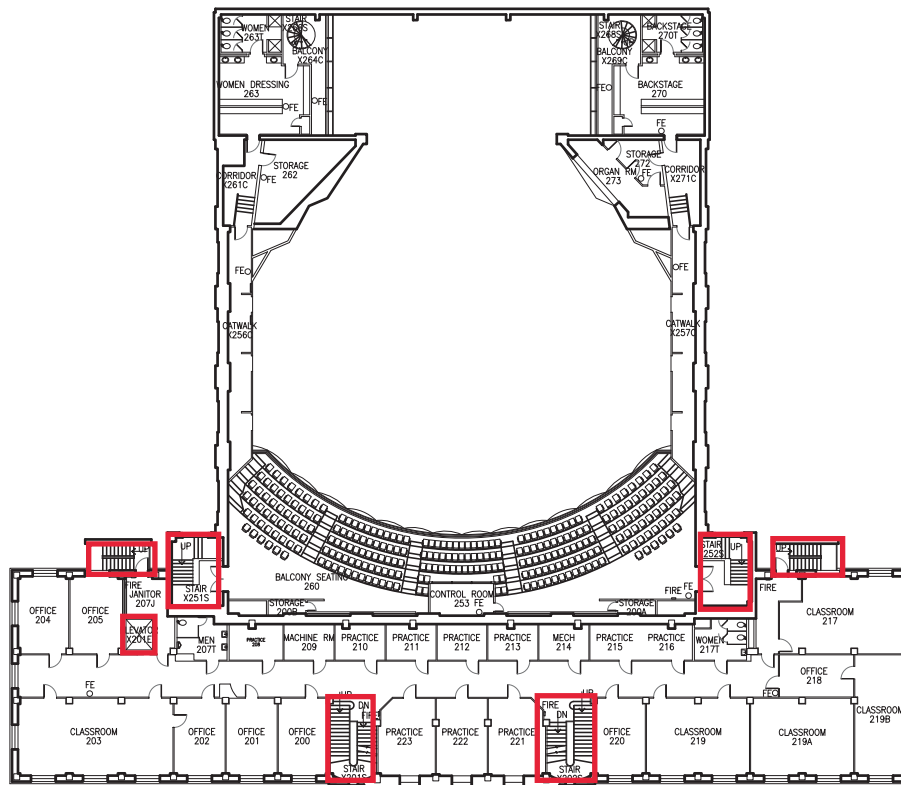

Key: Firewall: all penetrations must be firestopped
All penetrations into floors must be firestopped