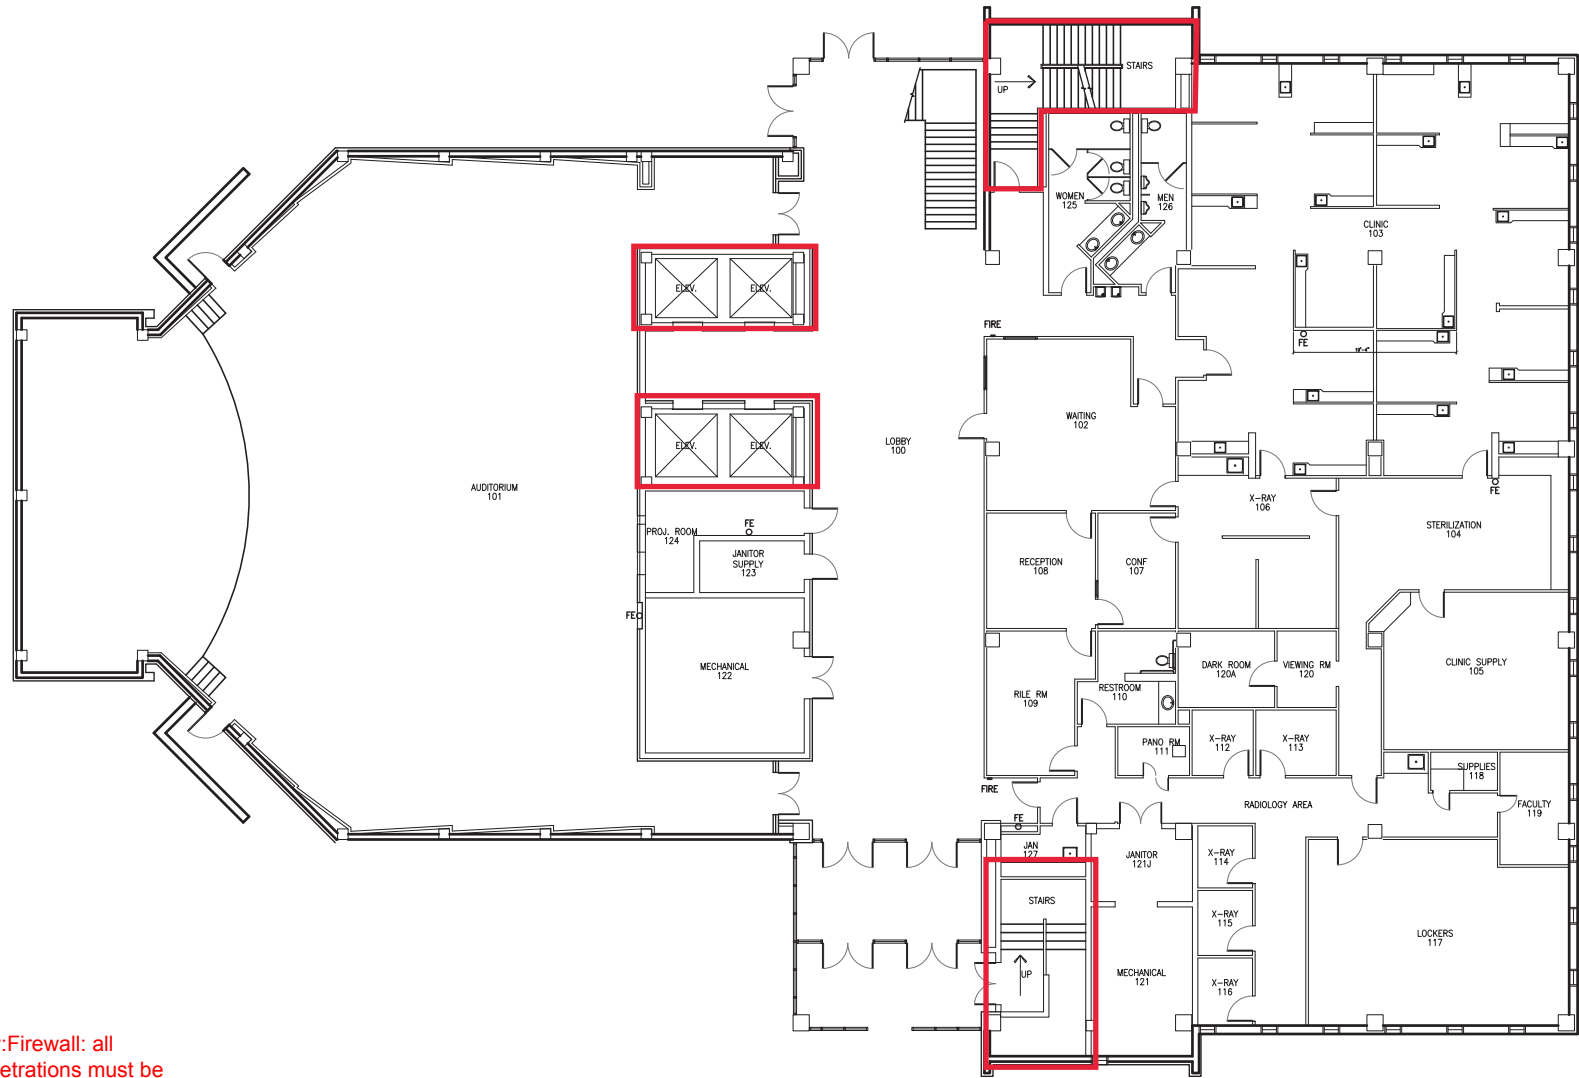

Key:Firewall: all penetrations must be firestopped
All penetrations into floors must be firestopped

1 MULTI-PURPOSE CLASSROOM LAB BUILDING
1ST FLOOR PLAN
SCALE: 1/16" = 1'-0"

LEGEND	
FIRE PULL	FIRE-
FIRE EXTINGUISHER	FEO