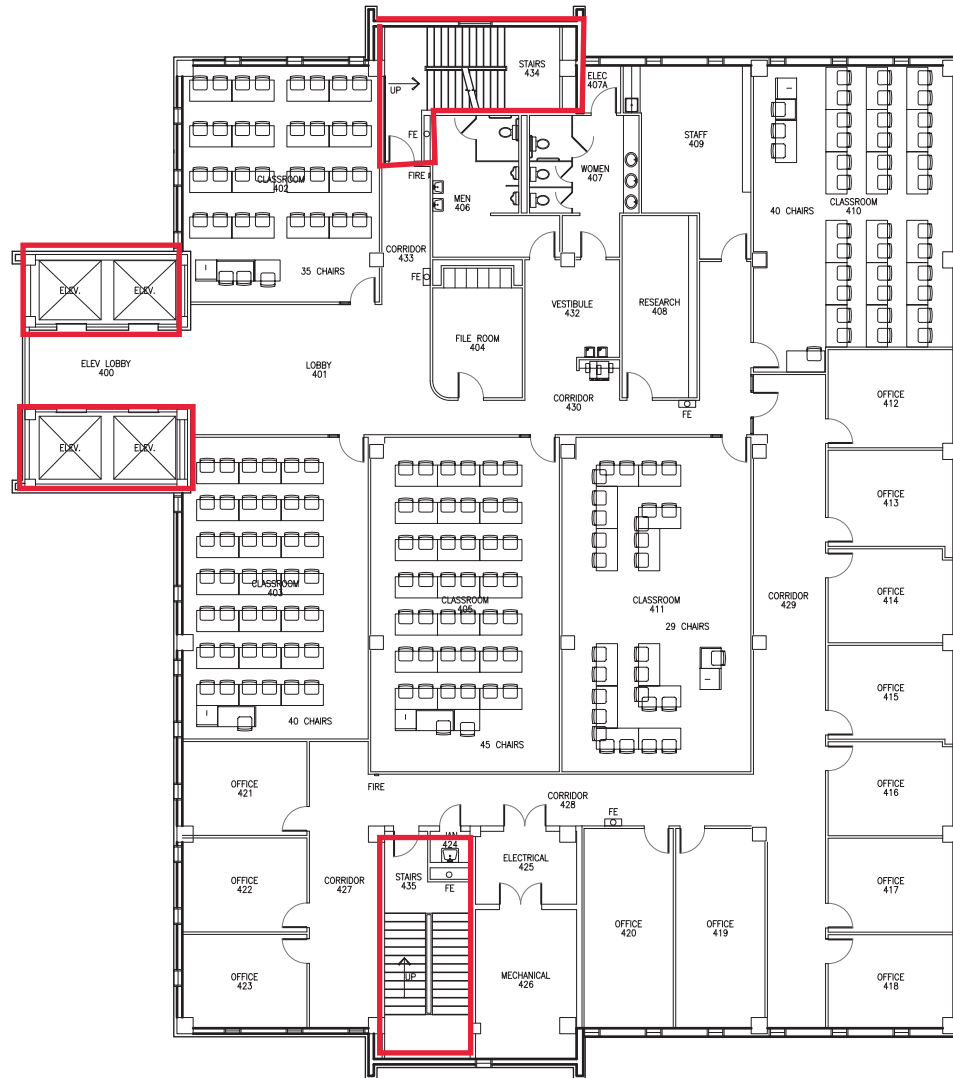

**1** MULTI-PURPOSE CLASSROOM LAB BUILDING  
 1ST FLOOR PLAN  
 SCALE: 1/16" = 1'-0"

LEGEND	
FIRE PULL	FIRE-
FIRE EXTINGUISHER	FEO

**Key:Firewall: all penetrations must be firestopped**  
**All penetrations into floors must be firestopped**

**1** MULTI-PURPOSE CLASSROOM LAB BUILDING  
 2ND FLOOR PLAN  
 SCALE: 1/16" = 1'-0"

LEGEND

FIRE PULL	FIRE
FIRE EXTINGUISHER	FE

**Key:Firewall: all penetrations must be firestopped**  
**All penetrations into floors must be firestopped**

**1** **MULTI-PURPOSE CLASSROOM LAB BUILDING**  
 3RD FLOOR PLAN SCALE: 1/16" = 1'-0"

LEGEND	
FIRE PULL	FIRE EXTINGUISHER

Key: Firewall: all penetrations must be firestopped  
 All penetrations into floors must be firestopped