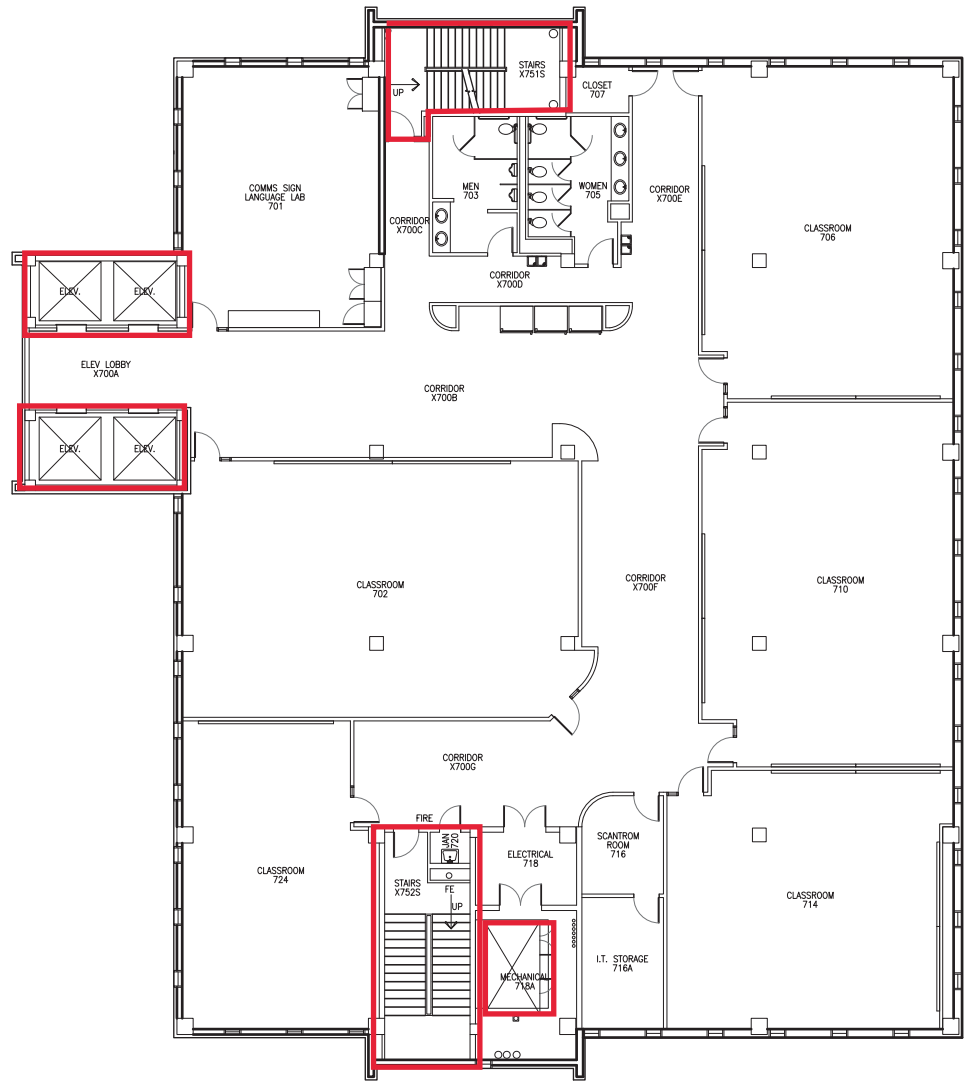

**1** MULTI-PURPOSE CLASSROOM LAB BUILDING  
 4TH FLOOR PLAN

SCALE: 1/16" = 1'-0"

LEGEND	
	FIRE PULL
	FIRE EXTINGUISHER

Key:Firewall: all penetrations must be firestopped  
 All penetrations into floors must be firestopped

**1** MULTI-PURPOSE CLASSROOM LAB BUILDING  
 5TH FLOOR PLAN  
 SCALE: 1/16" = 1'-0"

LEGEND	
	FIRE PULL
	FIRE EXTINGUISHER
	FIRE EXTINGUISHER

 Key: Firewall: all penetrations must be firestopped  
All penetrations into floors must be firestopped

1 MULTI-PURPOSE CLASSROOM LAB BUILDING  
6TH FLOOR PLAN  
SCALE: 1/16" = 1'-0"

LEGEND  
FIRE PULL FIRE-  
FIRE EXTINGUISHER FE O

**Key:Firewall: all penetrations must be firestopped**  
 All penetrations into floors must be firestopped