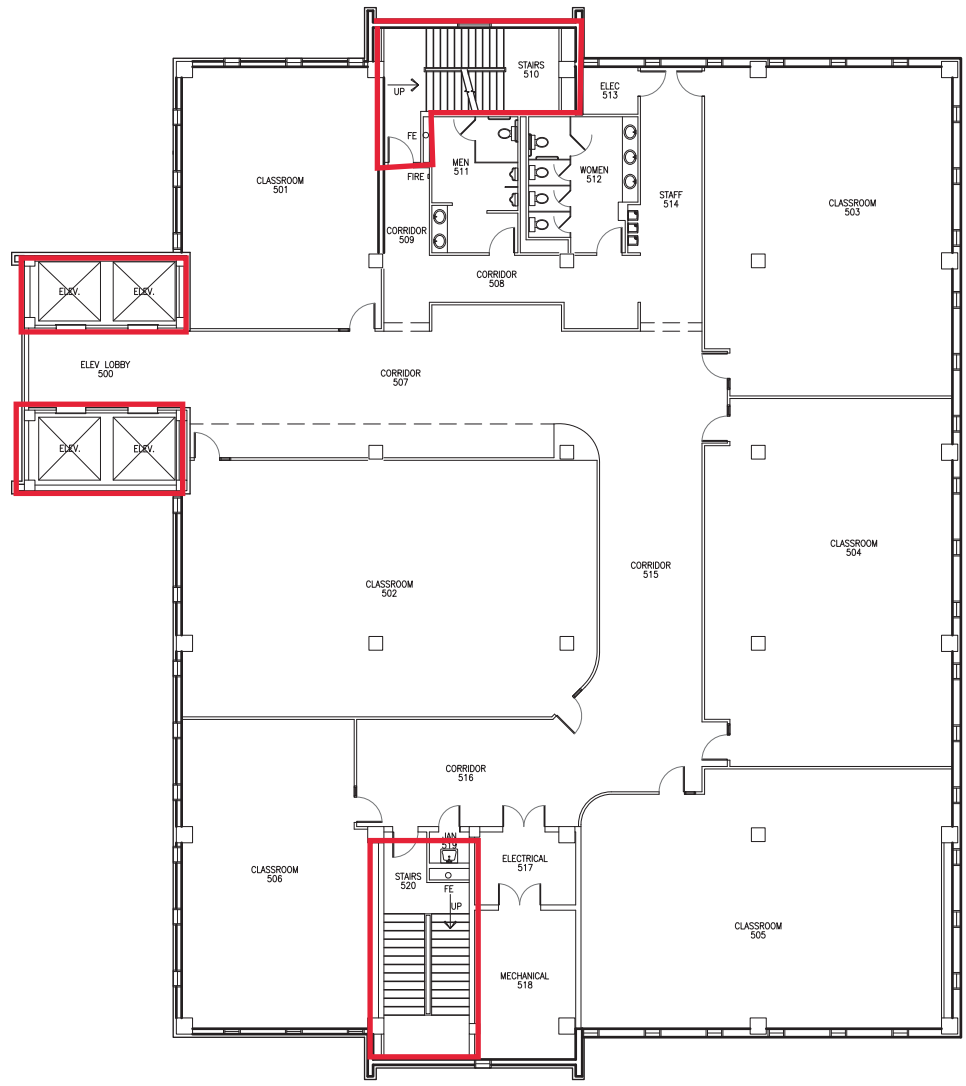

**1** MULTI-PURPOSE CLASSROOM LAB BUILDING  
 1ST FLOOR PLAN  
 SCALE: 1/16" = 1'-0"

LEGEND	
FIRE PULL	FIRE-
FIRE EXTINGUISHER	FEO

**Key:Firewall: all penetrations must be firestopped**  
**All penetrations into floors must be firestopped**

**1** MULTI-PURPOSE CLASSROOM LAB BUILDING  
 2ND FLOOR PLAN  
 SCALE: 1/16" = 1'-0"

LEGEND

FIRE PULL	FIRE
FIRE EXTINGUISHER	FE

**Key:Firewall: all penetrations must be firestopped**  
**All penetrations into floors must be firestopped**

**1** **MULTI-PURPOSE CLASSROOM LAB BUILDING**  
 3RD FLOOR PLAN SCALE: 1/16" = 1'-0"

LEGEND	
FIRE PULL	FIRE EXTINGUISHER

Key: Firewall: all penetrations must be firestopped  
 All penetrations into floors must be firestopped

**1** MULTI-PURPOSE CLASSROOM LAB BUILDING  
 4TH FLOOR PLAN

SCALE: 1/16" = 1'-0"

LEGEND	
	FIRE PULL
	FIRE EXTINGUISHER

Key:Firewall: all penetrations must be firestopped  
 All penetrations into floors must be firestopped