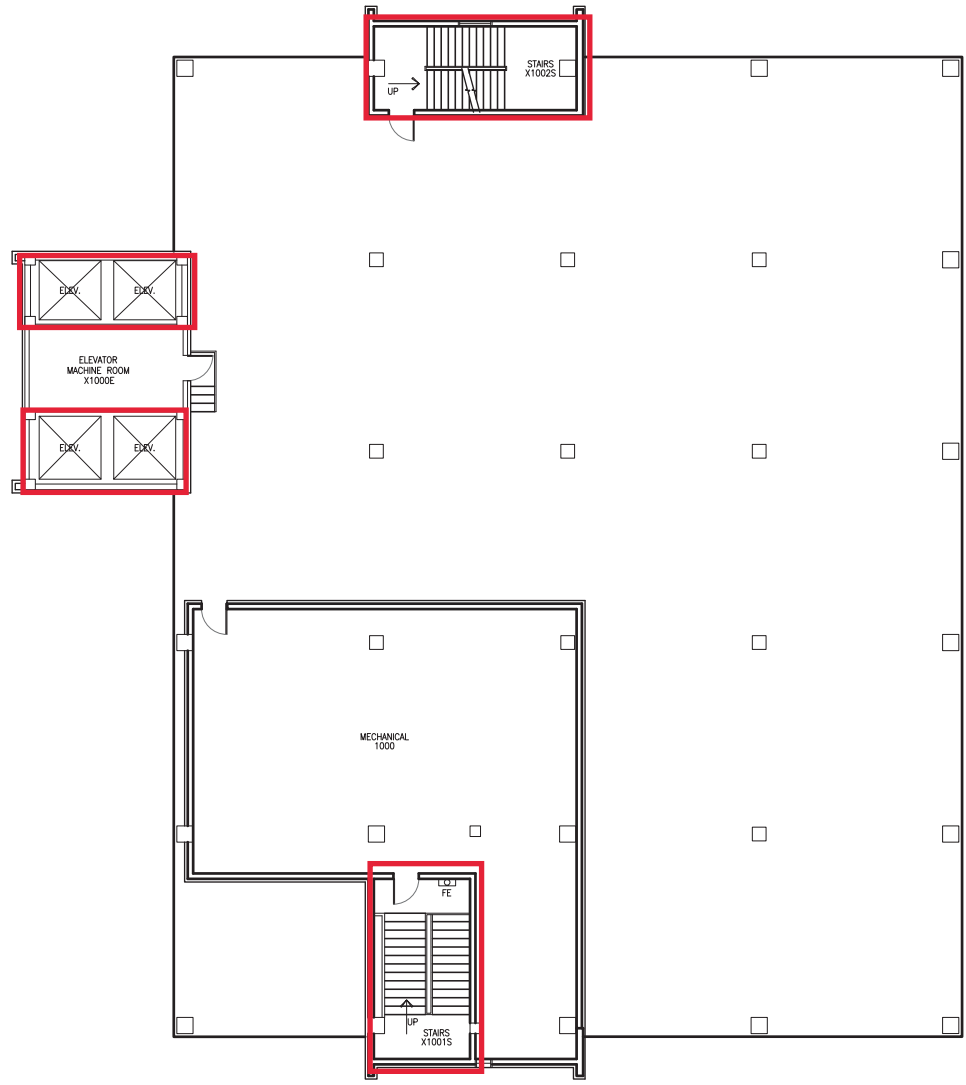

**1** MULTI-PURPOSE CLASSROOM LAB BUILDING  
 7TH FLOOR PLAN  
 SCALE: 1/16" = 1'-0"

LEGEND  
 FIRE PULL FIRE-  
 FIRE EXTINGUISHER FEO

 Key: Firewall: all penetrations must be firestopped  
All penetrations into floors must be firestopped

1 MULTI-PURPOSE CLASSROOM LAB BUILDING  
8TH FLOOR PLAN SCALE: 1/16" = 1'-0"

LEGEND  
FIRE PULL FIRE-  
FIRE EXTINGUISHER FE

 Key: Firewall: all penetrations must be firestopped  
 All penetrations into floors must be firestopped

**1** MULTI-PURPOSE CLASSROOM LAB BUILDING  
 9TH FLOOR PLAN  
 SCALE: 1/16" = 1'-0"

LEGEND	
	FIRE PULL
	FIRE EXTINGUISHER

**Key: Firewall: all penetrations must be firestopped**  
**All penetrations into floors must be firestopped**