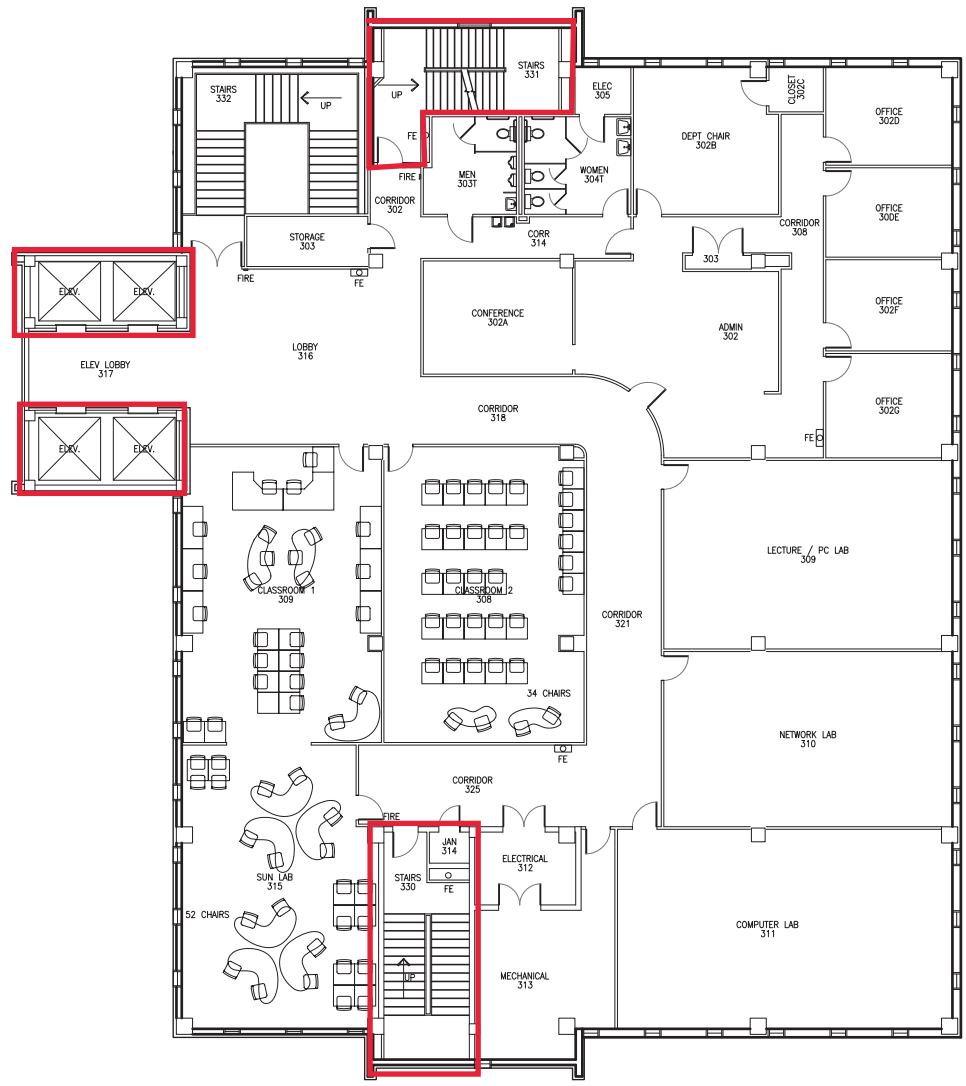

**1** MULTI-PURPOSE CLASSROOM LAB BUILDING  
 1ST FLOOR PLAN  
 SCALE: 1/16" = 1'-0"

LEGEND	
FIRE PULL	FIRE-
FIRE EXTINGUISHER	FEO

**Key:Firewall: all penetrations must be firestopped**  
**All penetrations into floors must be firestopped**

**1** MULTI-PURPOSE CLASSROOM LAB BUILDING  
 2ND FLOOR PLAN  
 SCALE: 1/16" = 1'-0"

LEGEND

FIRE PULL	FIRE
FIRE EXTINGUISHER	FE

**Key:Firewall: all penetrations must be firestopped**  
**All penetrations into floors must be firestopped**