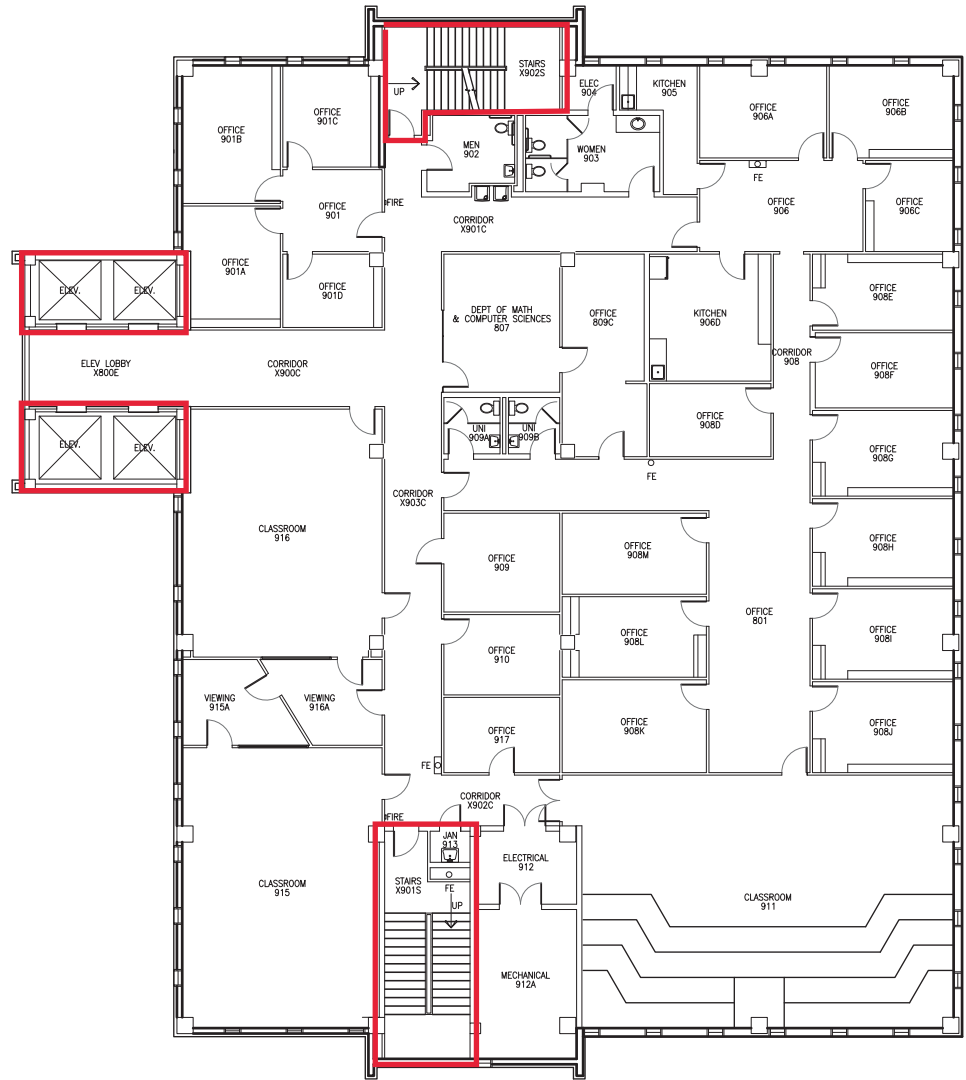

**1** MULTI-PURPOSE CLASSROOM LAB BUILDING  
 5TH FLOOR PLAN  
 SCALE: 1/16" = 1'-0"

LEGEND	
	FIRE PULL
	FIRE EXTINGUISHER
	FIRE EXTINGUISHER

 Key: Firewall: all penetrations must be firestopped  
All penetrations into floors must be firestopped

1 MULTI-PURPOSE CLASSROOM LAB BUILDING  
6TH FLOOR PLAN  
SCALE: 1/16" = 1'-0"

LEGEND  
FIRE PULL FIRE-  
FIRE EXTINGUISHER FE O

**Key:Firewall: all penetrations must be firestopped**  
 All penetrations into floors must be firestopped

**1** MULTI-PURPOSE CLASSROOM LAB BUILDING  
 7TH FLOOR PLAN  
 SCALE: 1/16" = 1'-0"

LEGEND  
 FIRE PULL FIRE-  
 FIRE EXTINGUISHER FEO

 Key: Firewall: all penetrations must be firestopped  
All penetrations into floors must be firestopped

1 MULTI-PURPOSE CLASSROOM LAB BUILDING  
8TH FLOOR PLAN SCALE: 1/16" = 1'-0"

LEGEND  
FIRE PULL FIRE-  
FIRE EXTINGUISHER FE

 Key: Firewall: all penetrations must be firestopped  
 All penetrations into floors must be firestopped