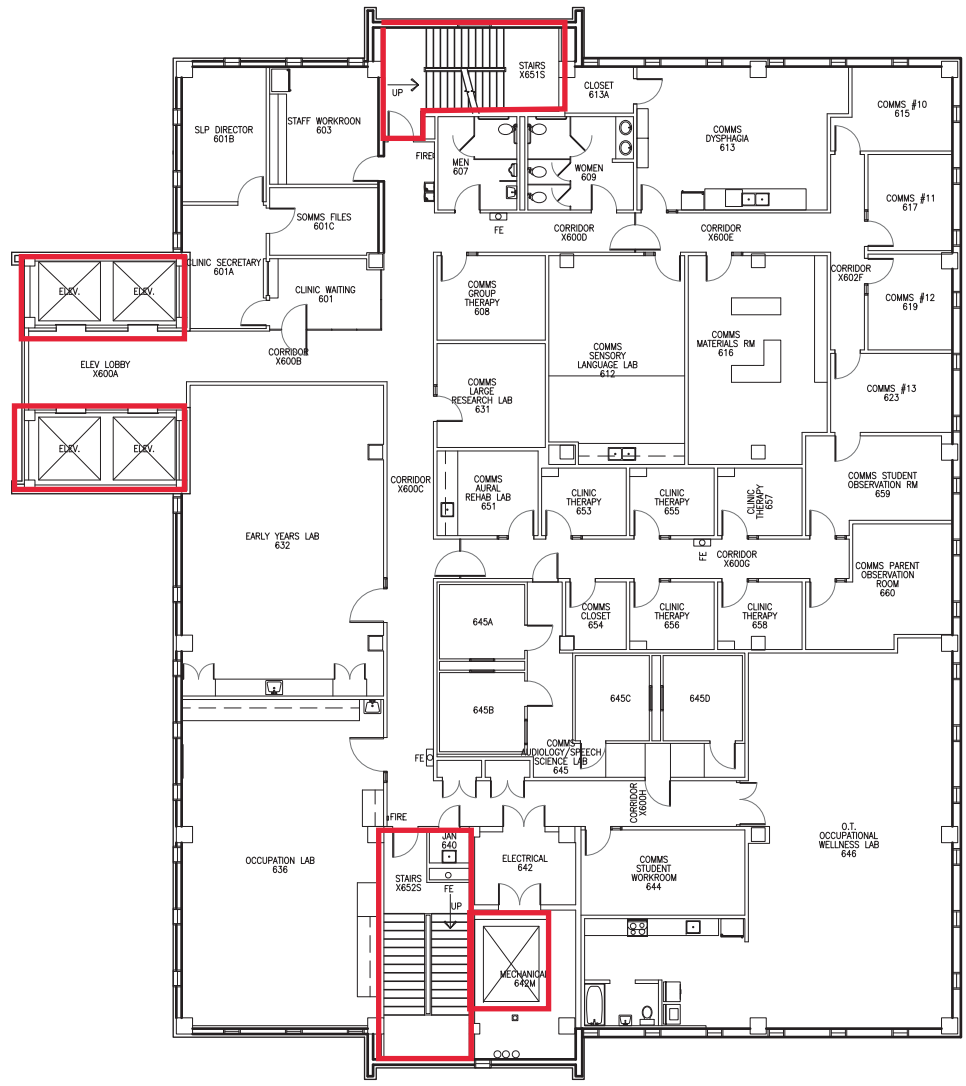

**1** MULTI-PURPOSE CLASSROOM LAB BUILDING  
 2ND FLOOR PLAN  
 SCALE: 1/16" = 1'-0"

LEGEND

FIRE PULL	FIRE
FIRE EXTINGUISHER	FE

**Key:Firewall: all penetrations must be firestopped**  
**All penetrations into floors must be firestopped**

**1** **MULTI-PURPOSE CLASSROOM LAB BUILDING**  
 3RD FLOOR PLAN SCALE: 1/16" = 1'-0"

LEGEND	
FIRE PULL	FIRE EXTINGUISHER

Key: Firewall: all penetrations must be firestopped  
 All penetrations into floors must be firestopped

**1** MULTI-PURPOSE CLASSROOM LAB BUILDING  
 4TH FLOOR PLAN

SCALE: 1/16" = 1'-0"

LEGEND	
	FIRE PULL
	FIRE EXTINGUISHER

Key:Firewall: all penetrations must be firestopped  
 All penetrations into floors must be firestopped

**1** MULTI-PURPOSE CLASSROOM LAB BUILDING  
 5TH FLOOR PLAN  
 SCALE: 1/16" = 1'-0"

LEGEND	
	FIRE PULL
	FIRE EXTINGUISHER
	FIRE EXTINGUISHER

 Key: Firewall: all penetrations must be firestopped  
All penetrations into floors must be firestopped