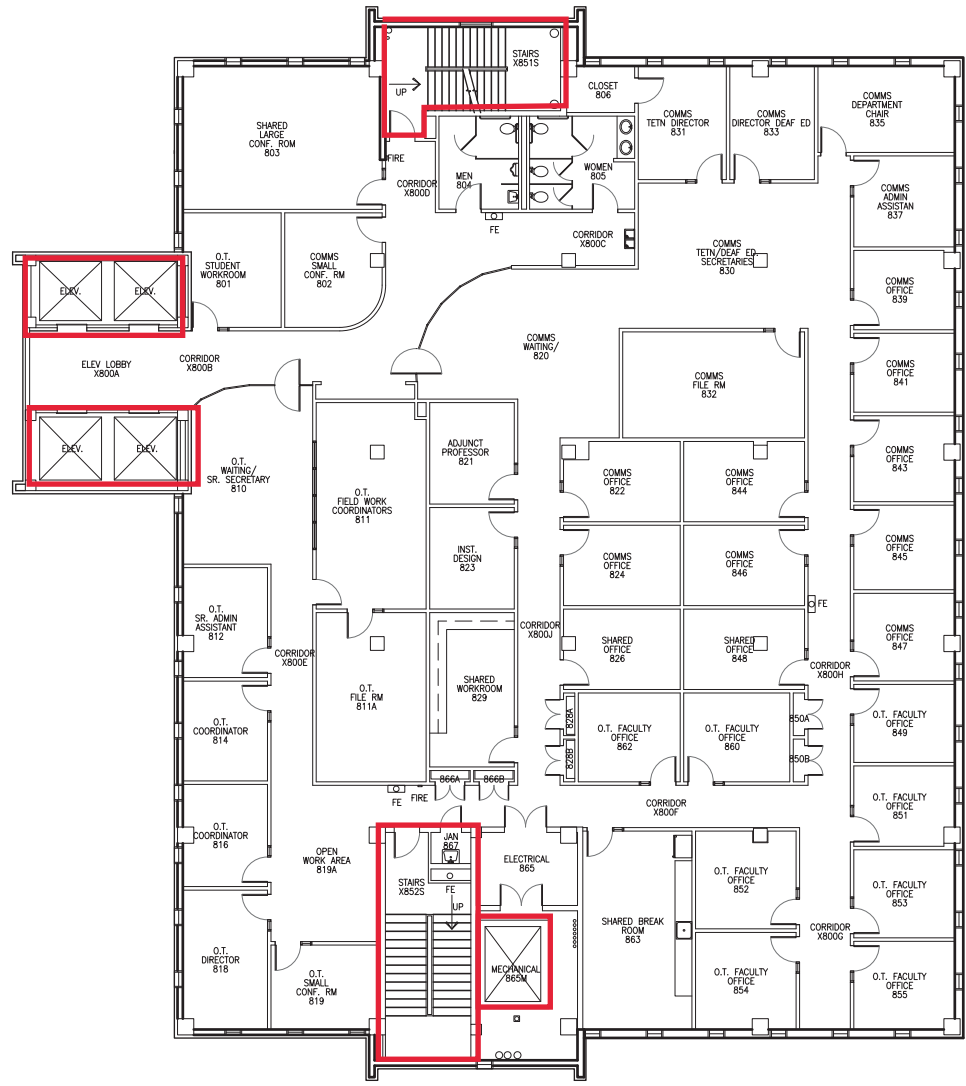

**1** MULTI-PURPOSE CLASSROOM LAB BUILDING  
 4TH FLOOR PLAN

SCALE: 1/16" = 1'-0"

LEGEND	
	FIRE PULL
	FIRE EXTINGUISHER

Key:Firewall: all penetrations must be firestopped  
 All penetrations into floors must be firestopped

**1** MULTI-PURPOSE CLASSROOM LAB BUILDING  
 5TH FLOOR PLAN  
 SCALE: 1/16" = 1'-0"

LEGEND	
	FIRE PULL
	FIRE EXTINGUISHER
	FIRE EXTINGUISHER

 Key: Firewall: all penetrations must be firestopped  
All penetrations into floors must be firestopped

1 MULTI-PURPOSE CLASSROOM LAB BUILDING  
6TH FLOOR PLAN  
SCALE: 1/16" = 1'-0"

LEGEND  
FIRE PULL FIRE-  
FIRE EXTINGUISHER FE O

**Key:Firewall: all penetrations must be firestopped**  
 All penetrations into floors must be firestopped

**1** MULTI-PURPOSE CLASSROOM LAB BUILDING  
 7TH FLOOR PLAN  
 SCALE: 1/16" = 1'-0"

LEGEND  
 FIRE PULL FIRE-  
 FIRE EXTINGUISHER FEO

 Key: Firewall: all penetrations must be firestopped  
All penetrations into floors must be firestopped