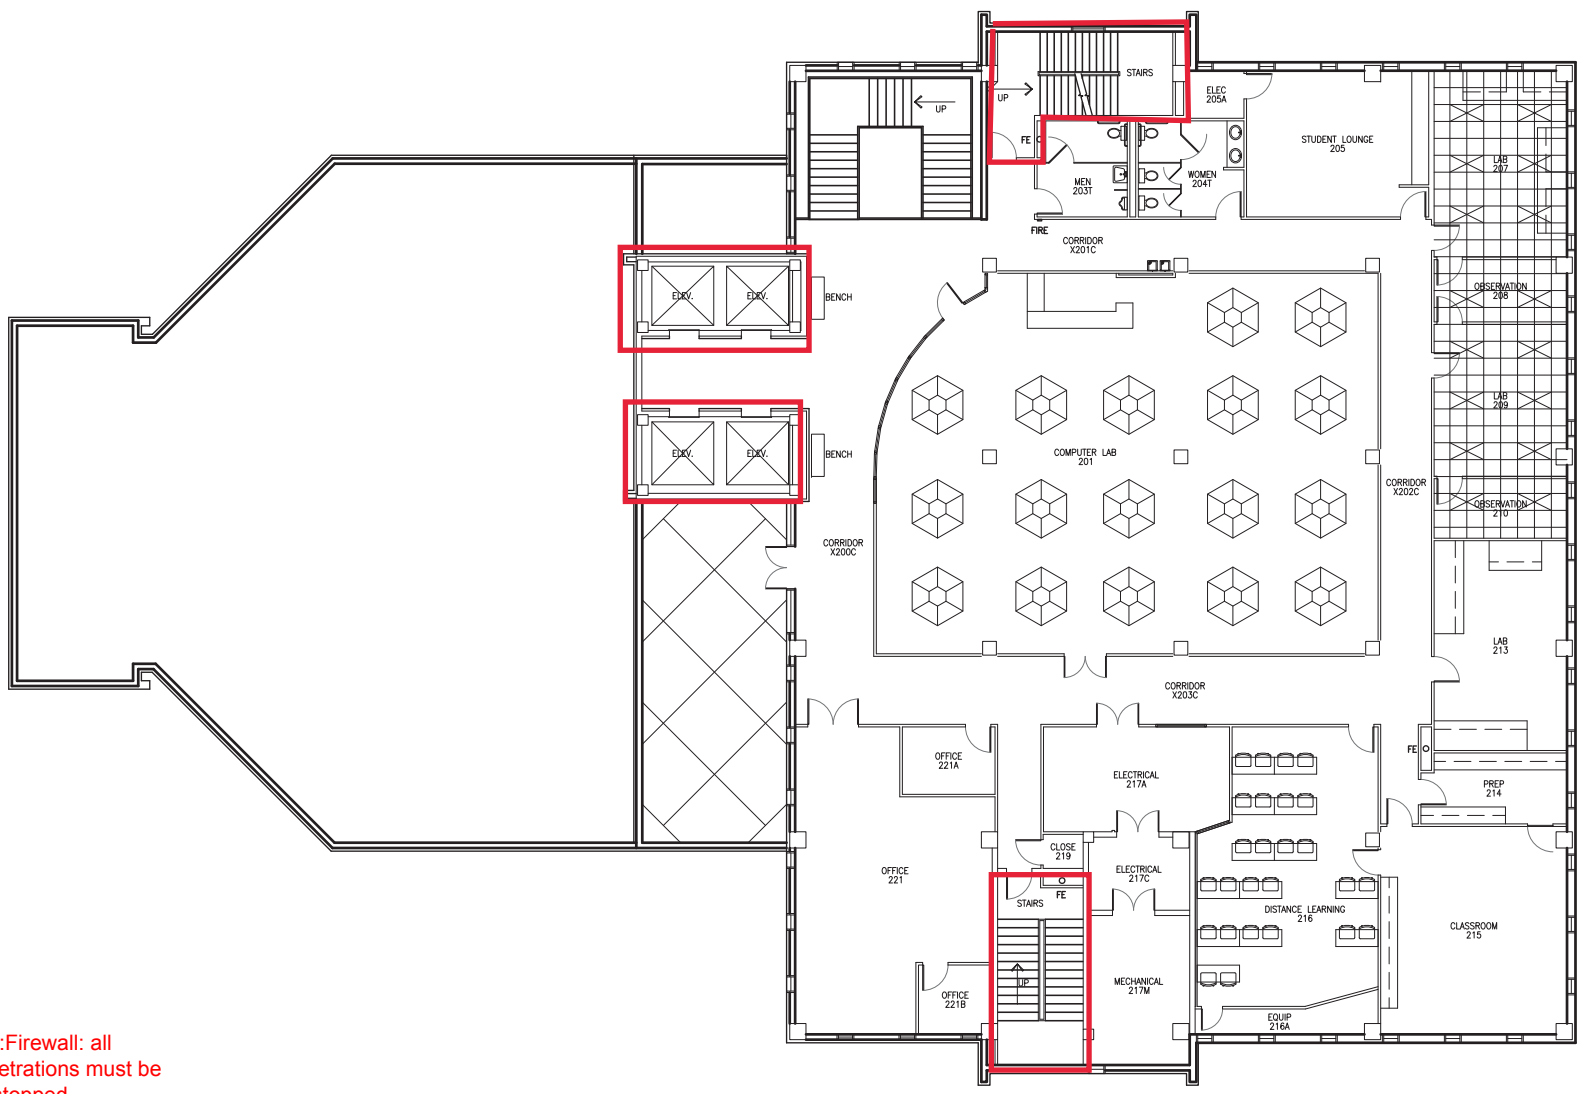

**1** MULTI-PURPOSE CLASSROOM LAB BUILDING  
 1ST FLOOR PLAN  
 SCALE: 1/16" = 1'-0"

LEGEND	
FIRE PULL	FIRE-
FIRE EXTINGUISHER	FEO

**Key:Firewall: all penetrations must be firestopped**  
**All penetrations into floors must be firestopped**

**1** MULTI-PURPOSE CLASSROOM LAB BUILDING  
 2ND FLOOR PLAN  
 SCALE: 1/16" = 1'-0"

LEGEND

FIRE PULL	FIRE
FIRE EXTINGUISHER	FE

**Key:Firewall: all penetrations must be firestopped**  
**All penetrations into floors must be firestopped**