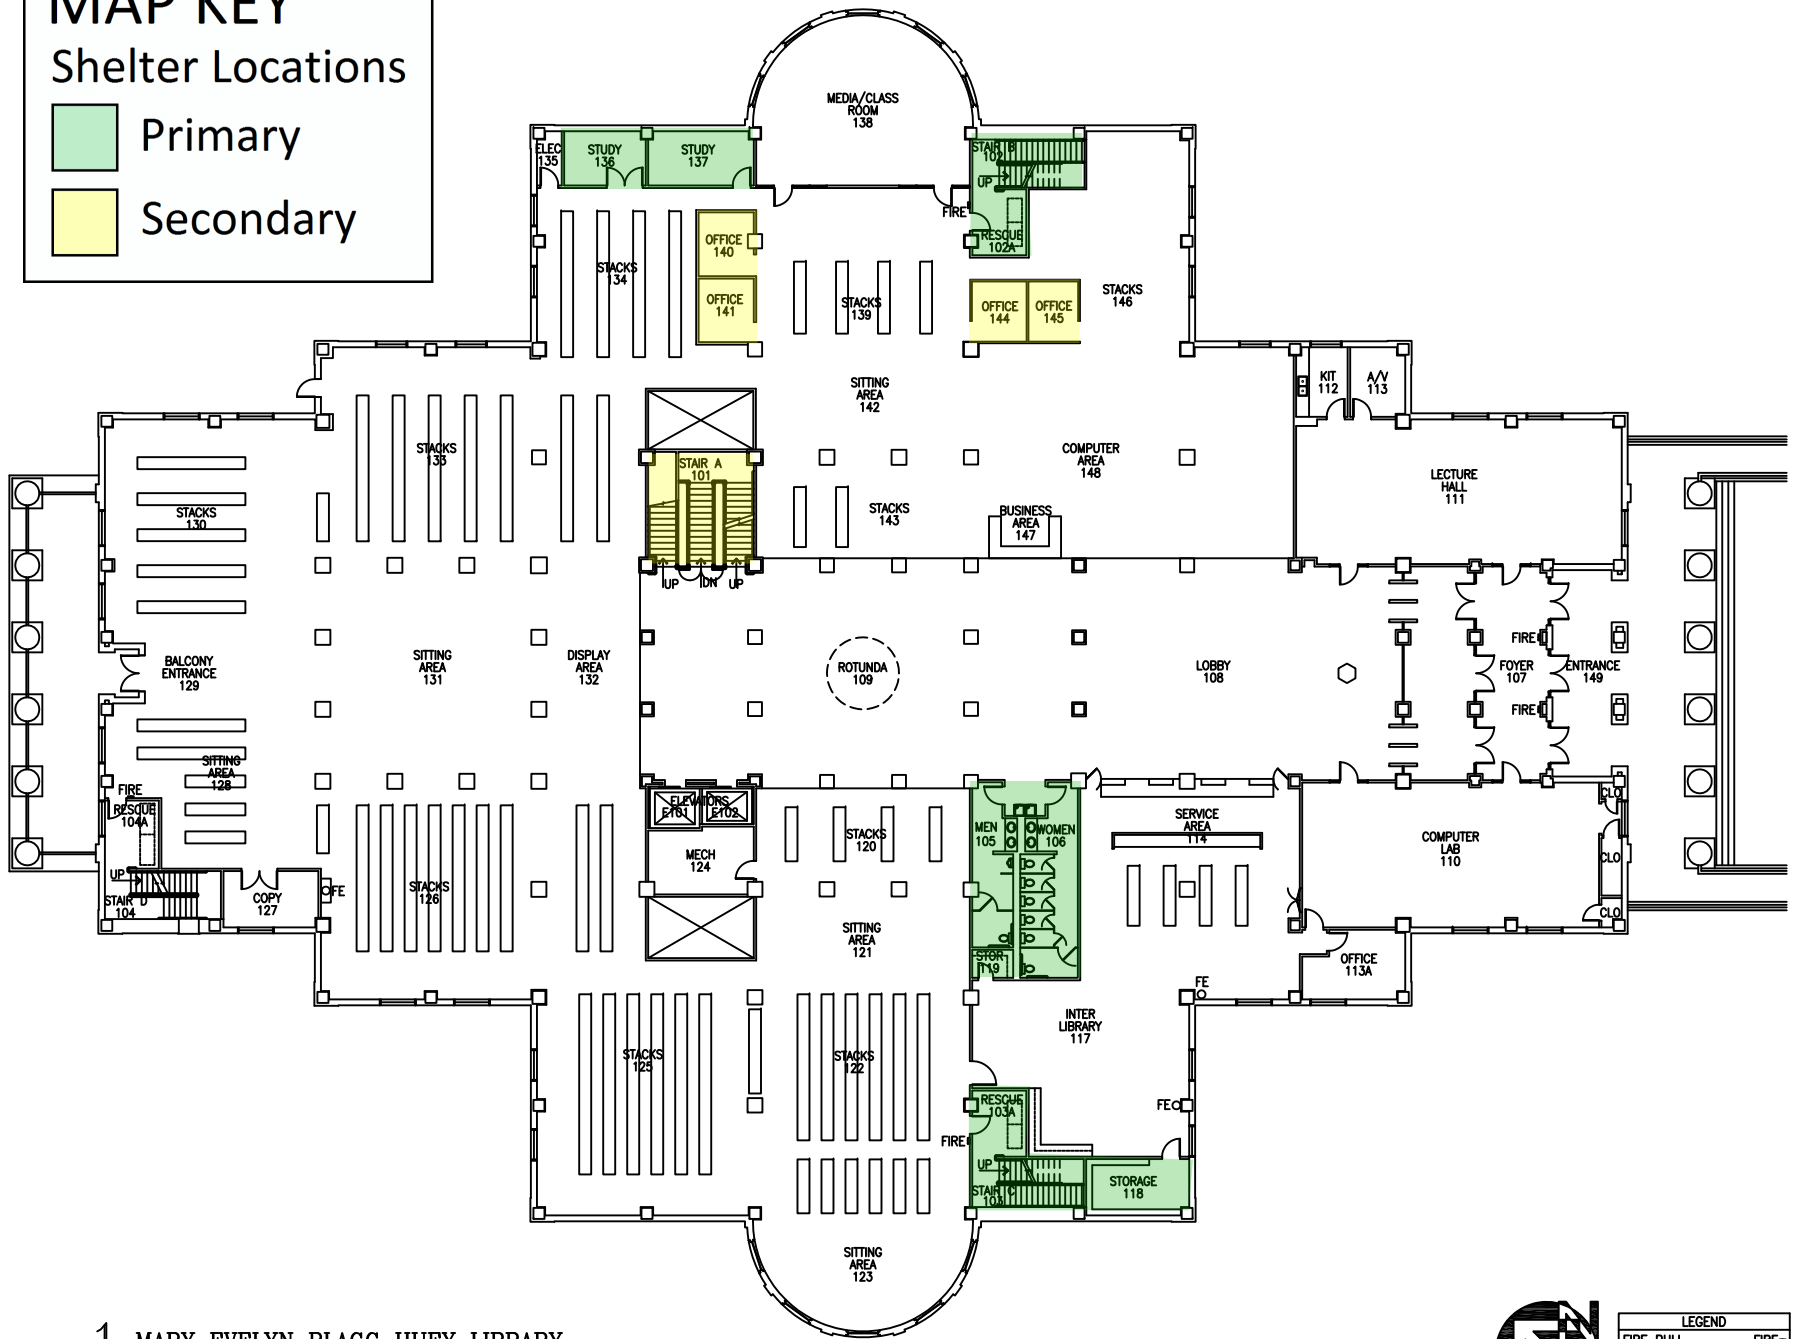

## Shelter Locations

- Primary
- Secondary

1 MARY EVELYN BLAGG HUEY LIBRARY  
GARDEN LEVEL PLAN SCALE: 1/32" = 1'-0"

LEGEND	
FIRE PULL	FIRE-
FIRE EXTINGUISHER	FE
FIRE EXT IN CABINET	FE
EYEWASH STATION	EW

## Shelter Locations

- Primary
- Secondary

1 MARY EVELYN BLAGG HUEY LIBRARY  
1ST FLOOR PLAN

SCALE: 1/32" = 1'-0"

LEGEND	
FIRE PULL	FIRE
FIRE EXTINGUISHER	FE
FIRE EXT IN CABINET	FE C
EYEWASH STATION	EW