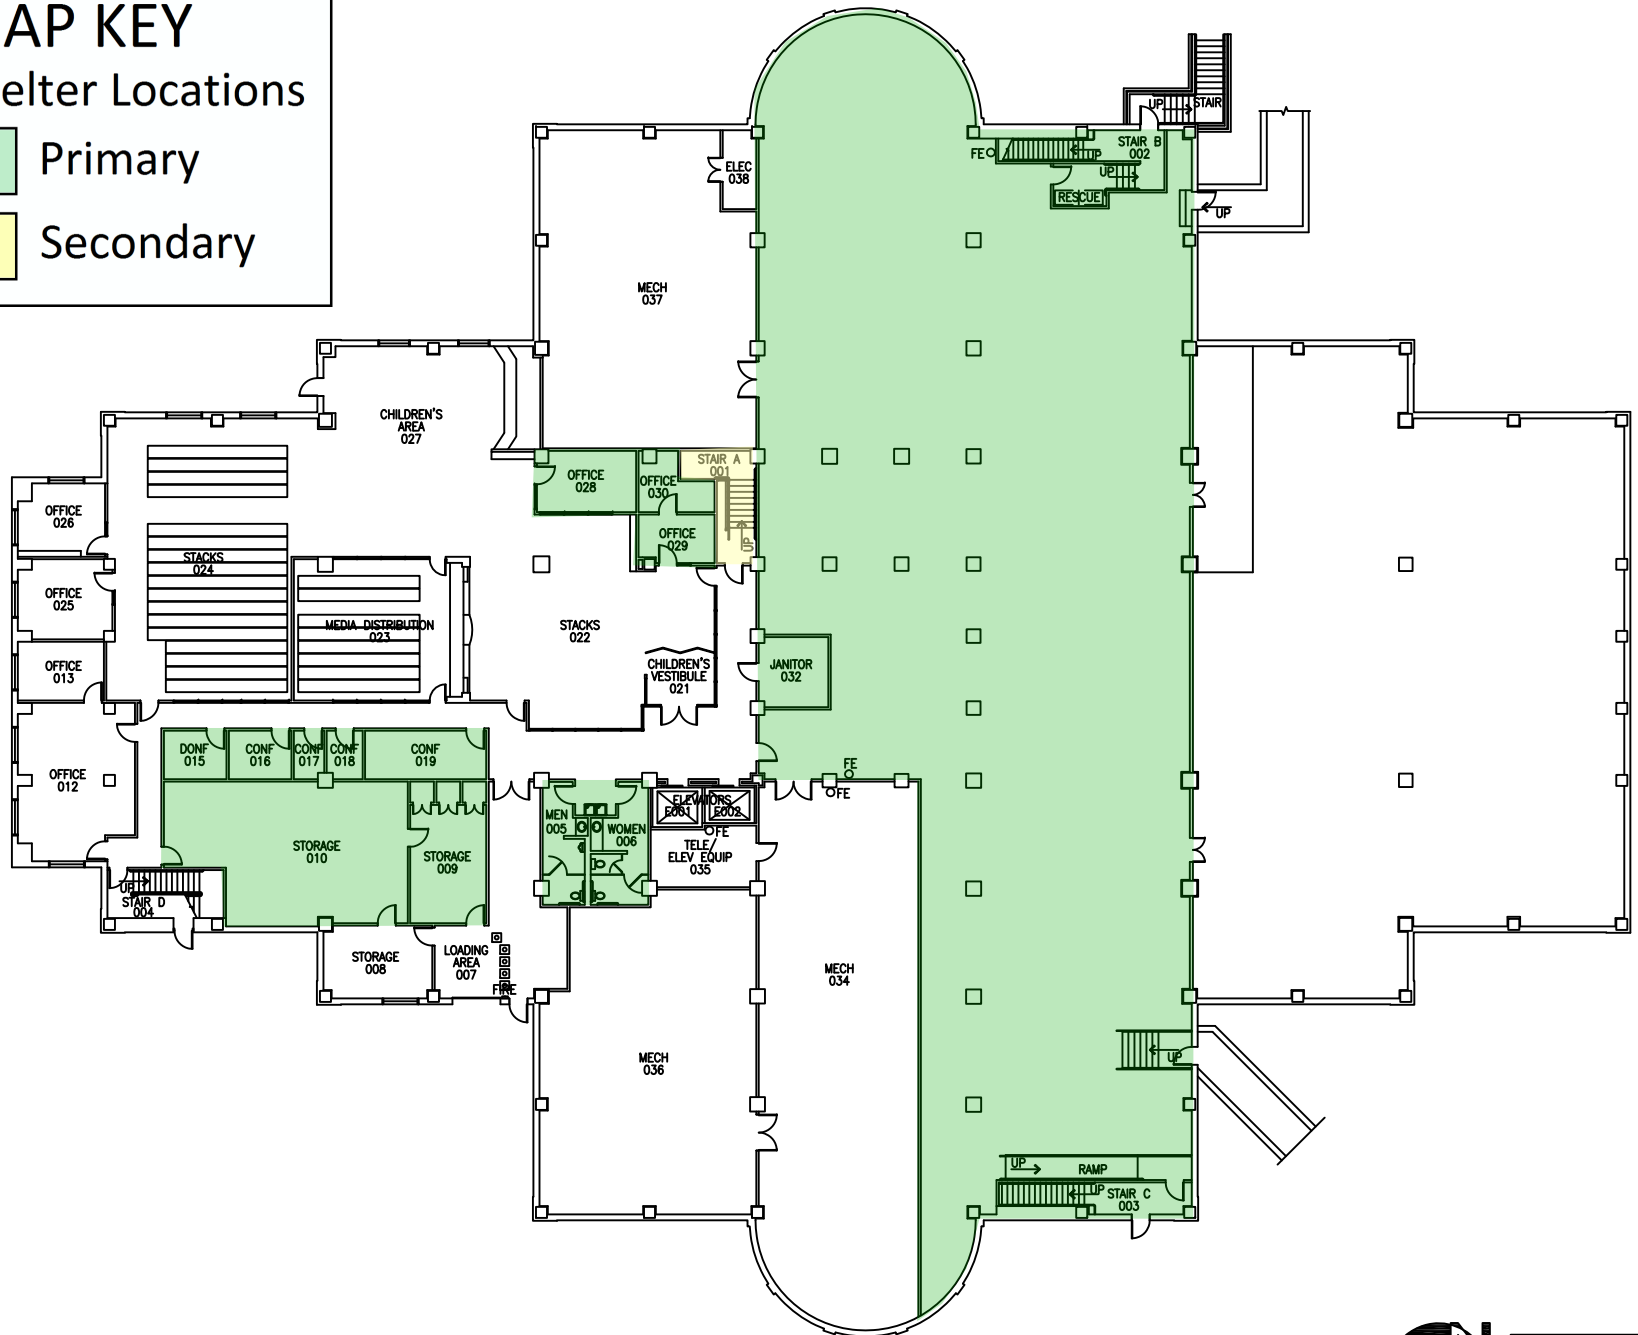

# MAP KEY

## Shelter Locations

- Primary
- Secondary

1 MARY EVELYN BLAGG HUEY LIBRARY  
GARDEN LEVEL PLAN SCALE: 1/32" = 1'-0"

LEGEND	
FIRE PULL	FIRE-
FIRE EXTINGUISHER	FE
FIRE EXT IN CABINET	FE
EYEWASH STATION	EW