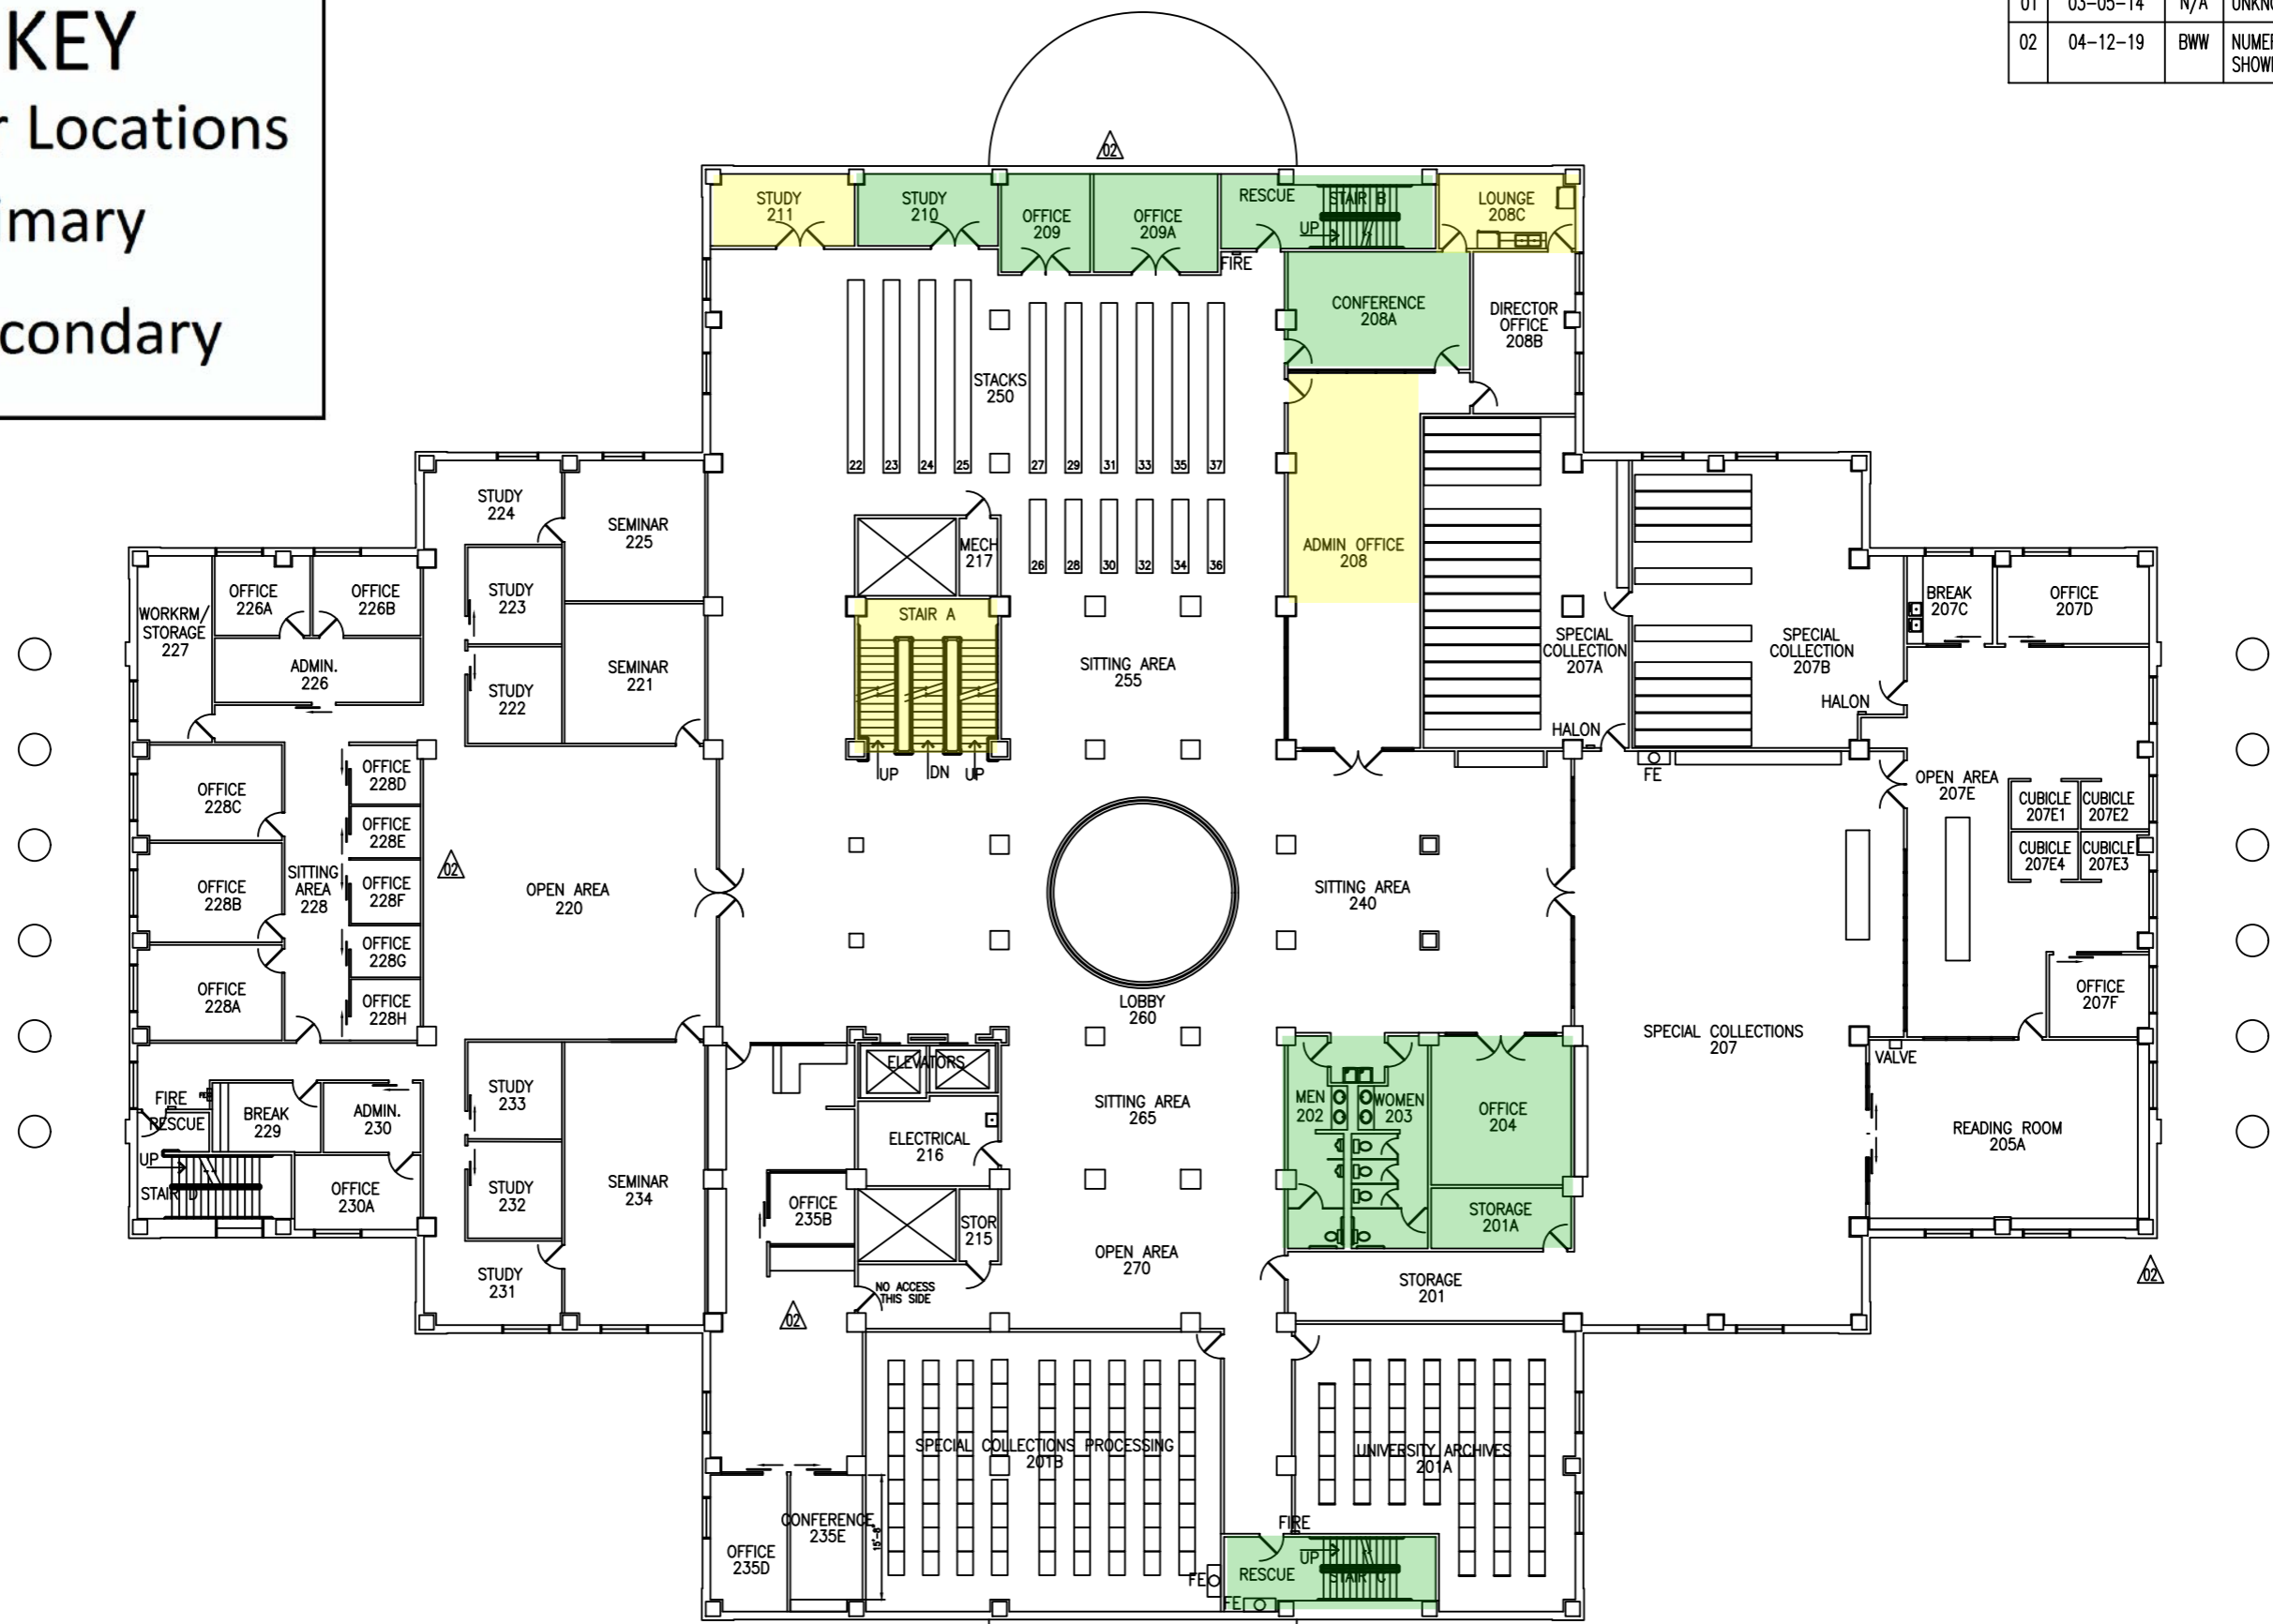

MAP KEY

Shelter Locations

Primary

Secondary

REVISION			
01	03-05-14	N/A	UNKNOWN
02	04-12-19	BWW	NUMEROUS RENOVATIONS AS SHOWN BY REVISION CLOUDS

1 MARY EVELYN BLAGG HUEY LIBRARY
2ND FLOOR PLAN

LEGEND	
FIRE PULL	FIRE=
FIRE EXTINGUISHER	FE ○
FIRE EXT IN CABINET	FE □