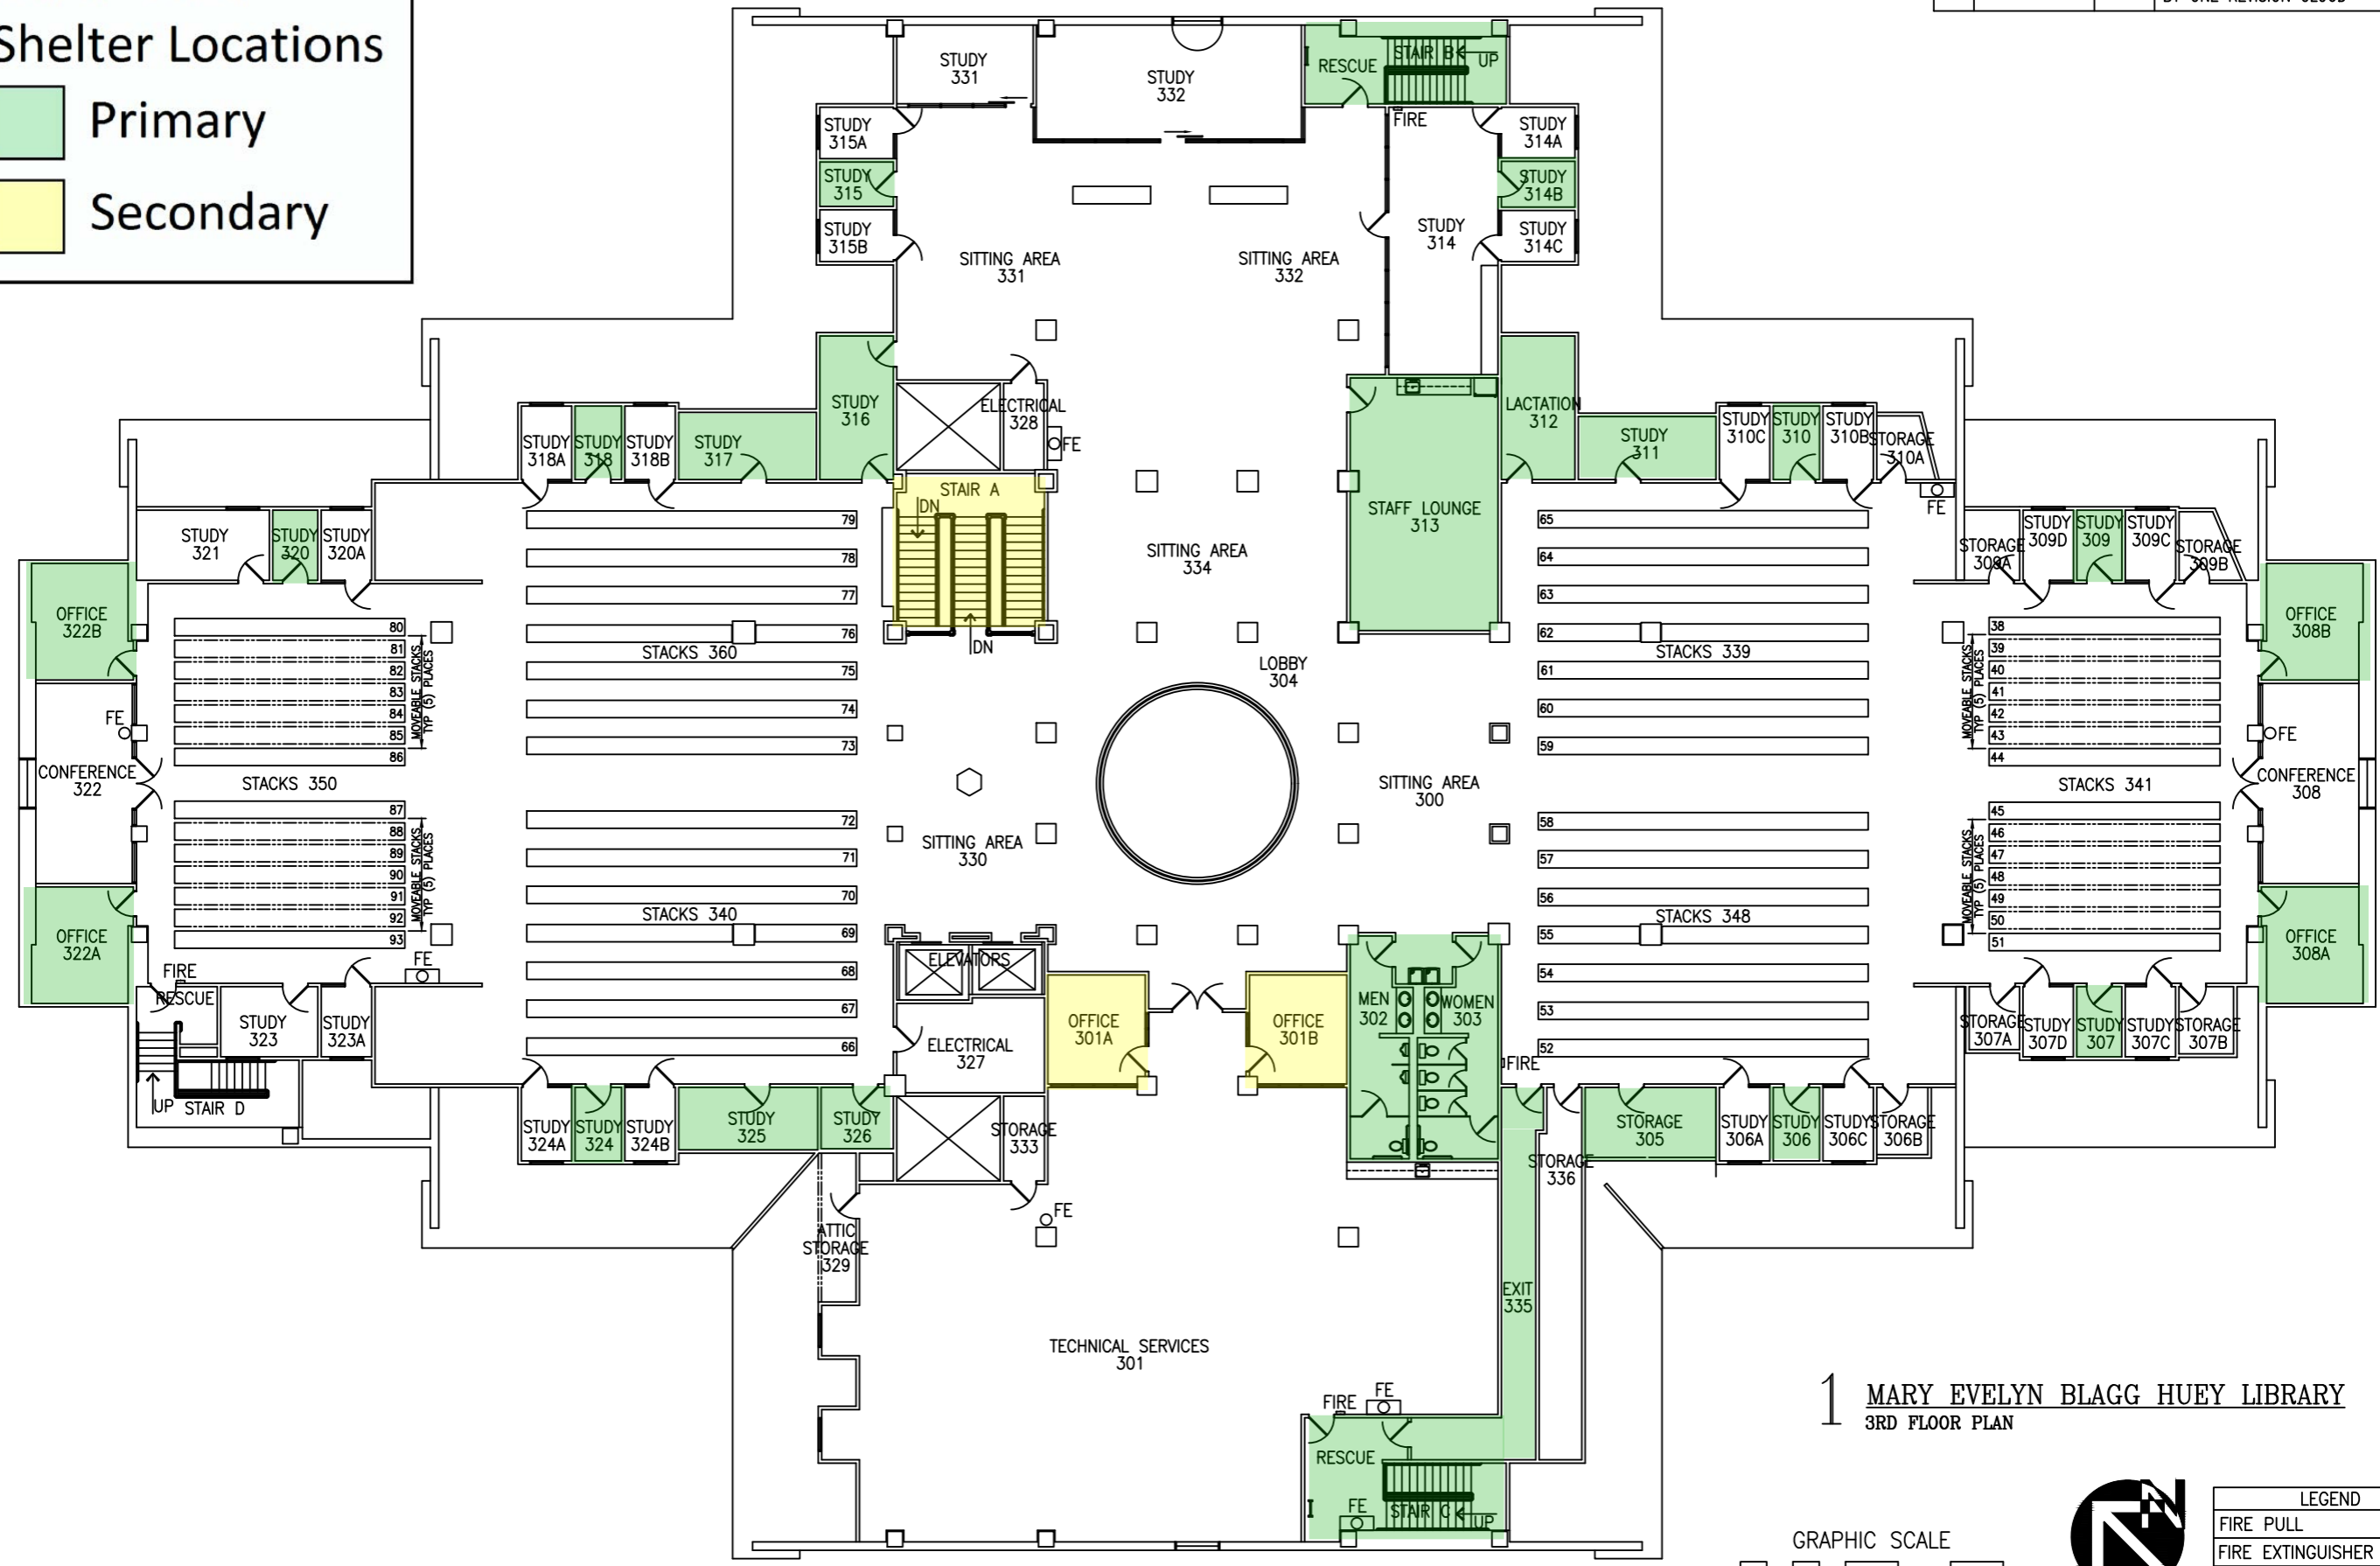

MAP KEY

Shelter Locations

- Primary
- Secondary

REVISION			
01	03-06-14	N/A	UNKNOWN
02	04-12-19	BWW	NUMEROUS RENOVATIONS INDICATED BY ONE REVISION CLOUD

LEGEND	
FIRE PULL	FIRE=
FIRE EXTINGUISHER	FE○
FIRE EXT IN CABINET	FE□