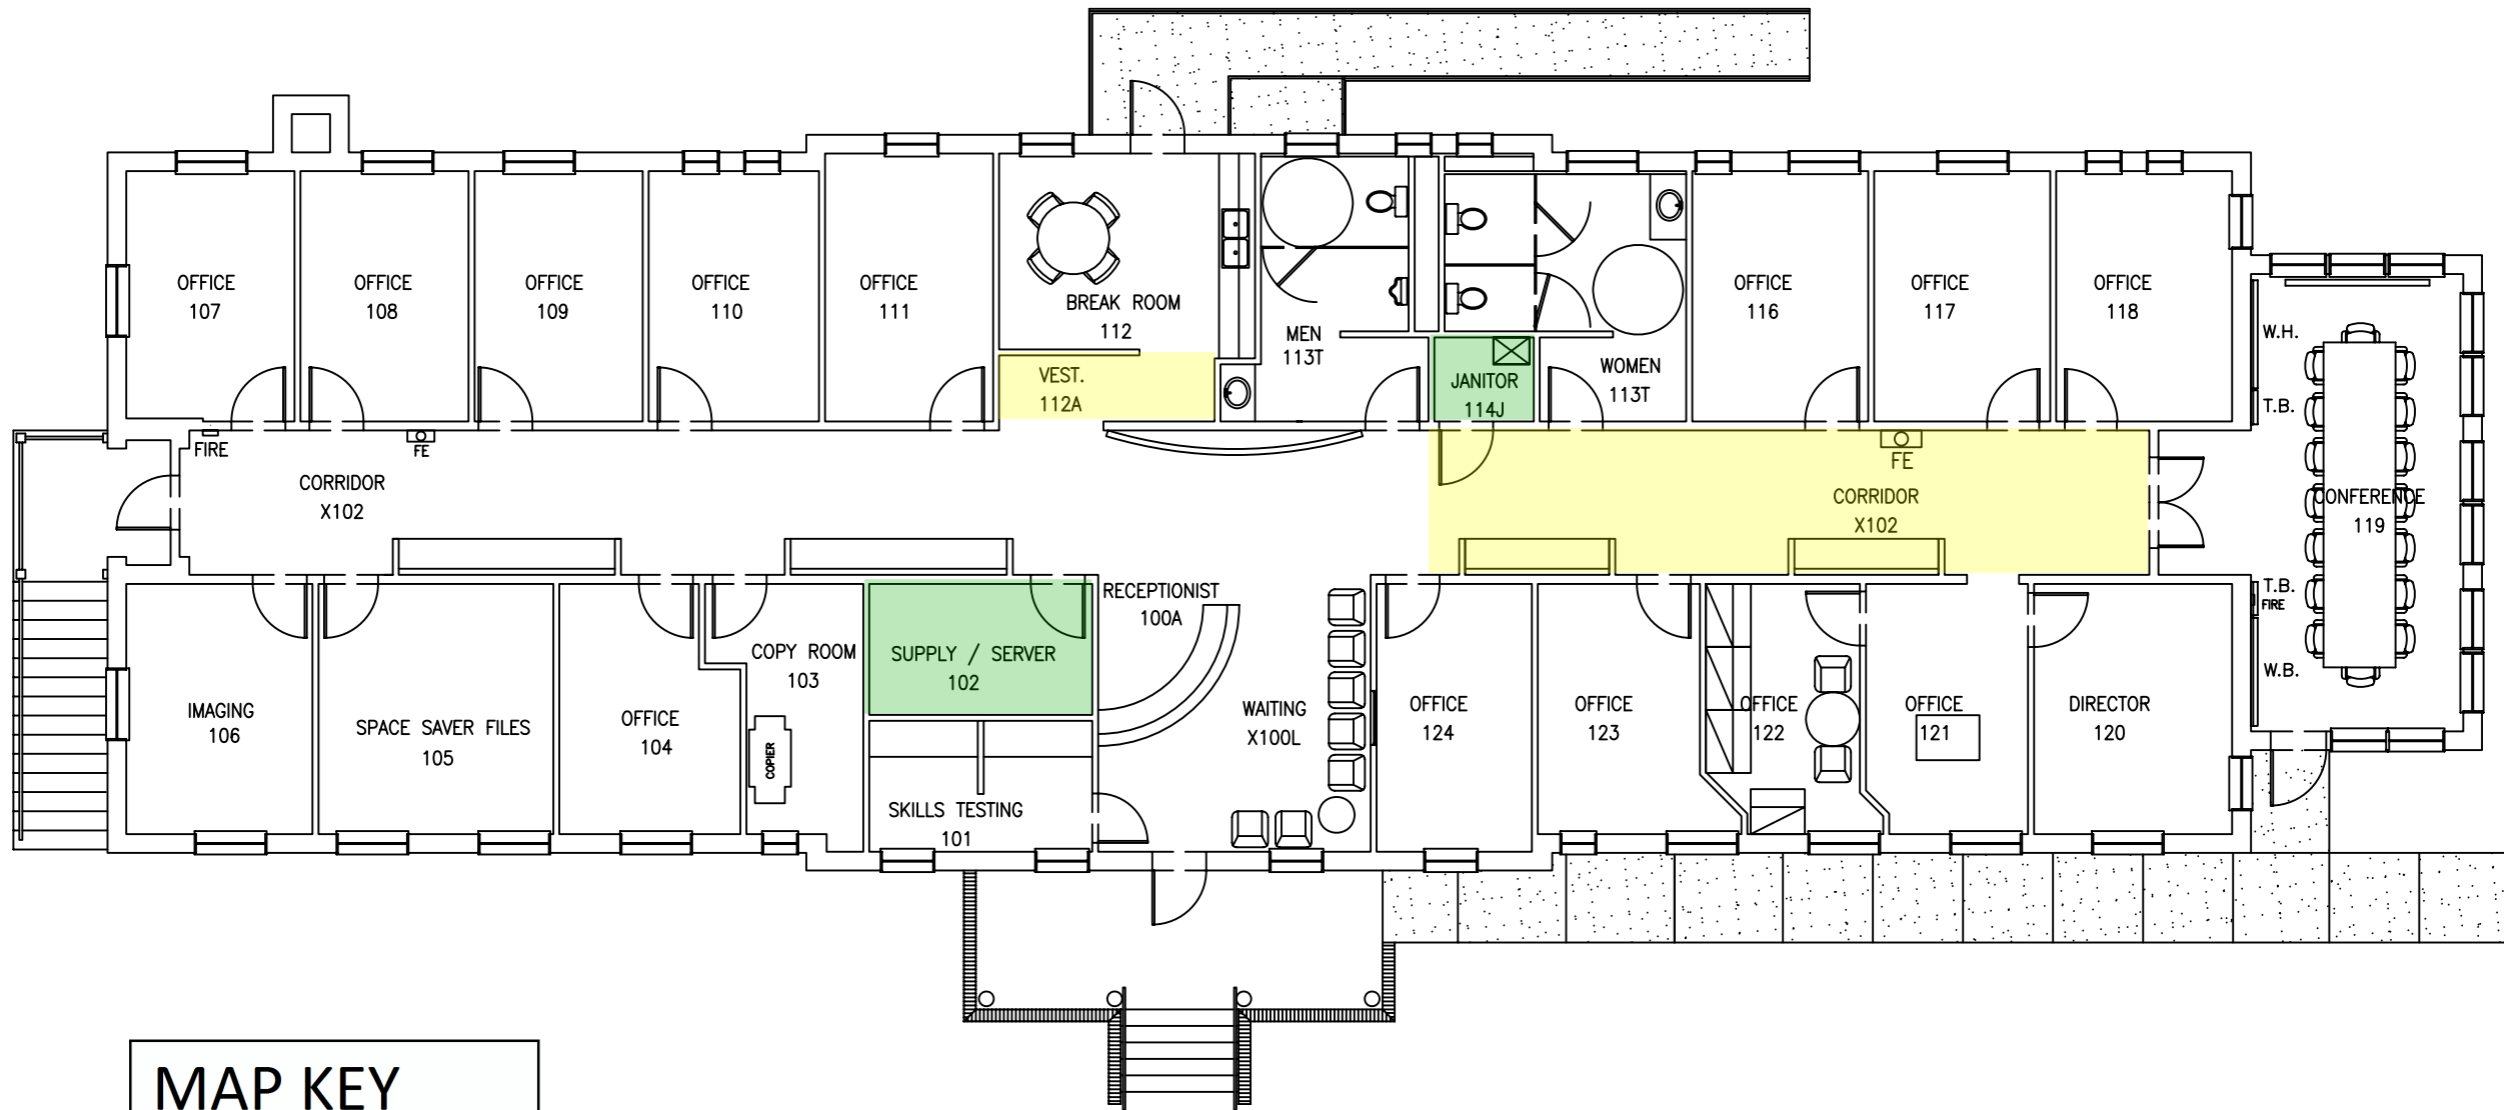

MAP KEY

Shelter Locations

- Primary
- Secondary

LEGEND	
FIRE PULL	FIRE
FIRE EXTINGUISHER	FE

MAP KEY
 Shelter Locations

- Primary
- Secondary

1 INSTITUTIONAL DEVELOPMENT BUILDING
 1ST FLOOR PLAN SCALE: 3/32" = 1'-0"