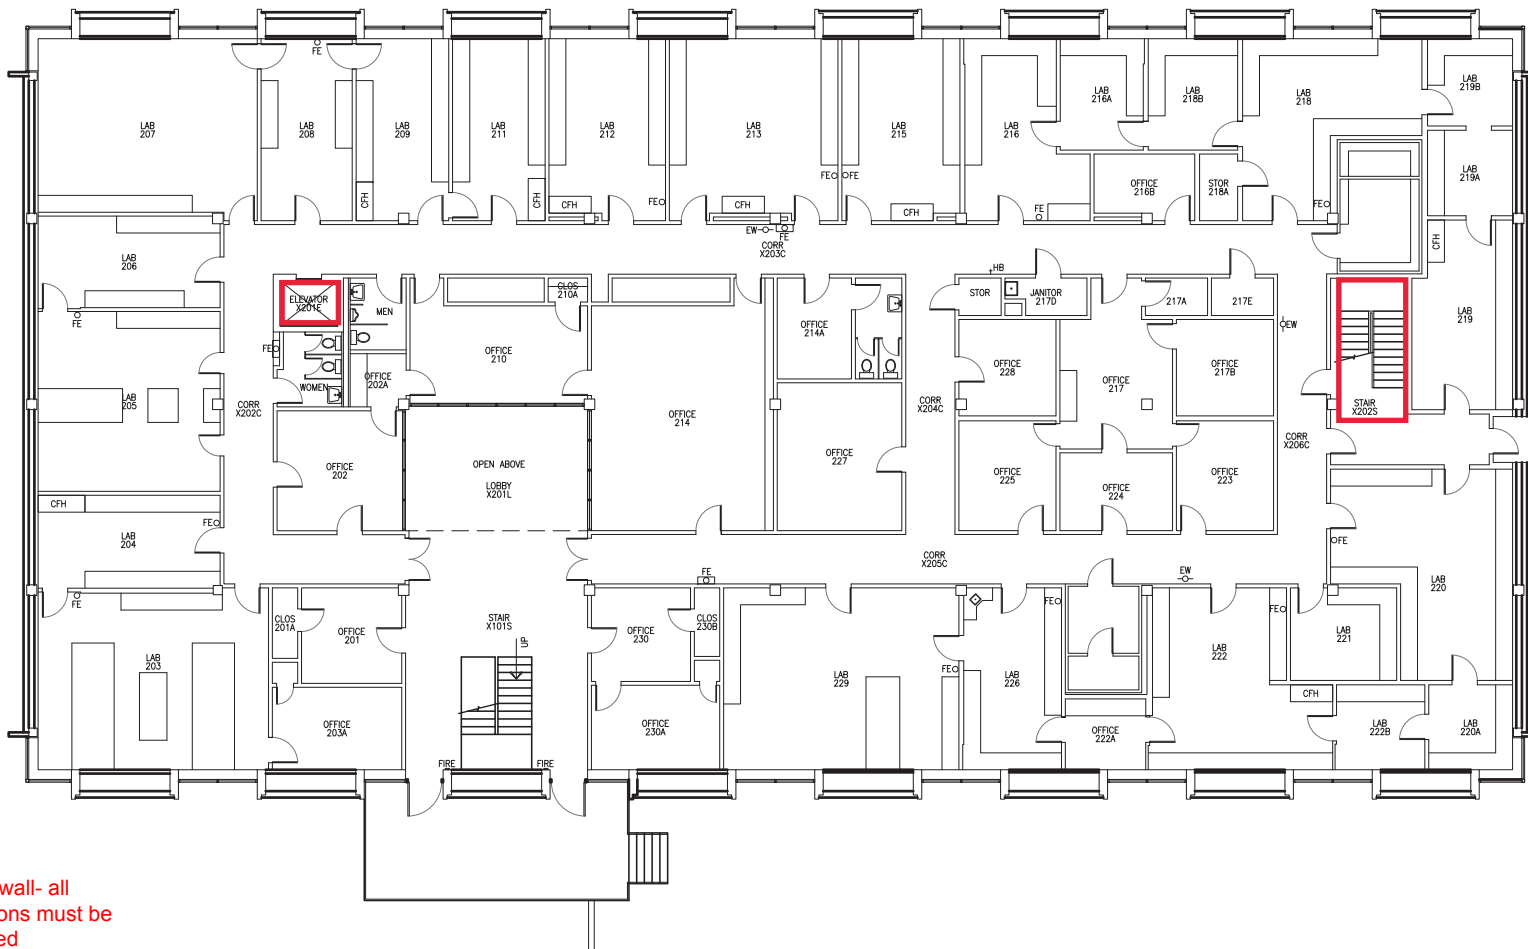

Key: Firewall- all penetrations must be firestopped
 All penetrations into floors must be firestopped

1 GRADUATE RESEARCH BUILDING
 BASEMENT
 SCALE: 1/16" = 1'-0"

LEGEND
 FIRE PULL FIRE-
 FIRE EXTINGUISHER FEO

Key: Firewall- all penetrations must be firestopped
 All penetrations into floors must be firestopped

1 GRADUATE RESEARCH BUILDING
 1ST FLOOR PLAN
 SCALE: 1/16" = 1'-0"

LEGEND
 FIRE PULL FIRE-
 FIRE EXTINGUISHER FEO