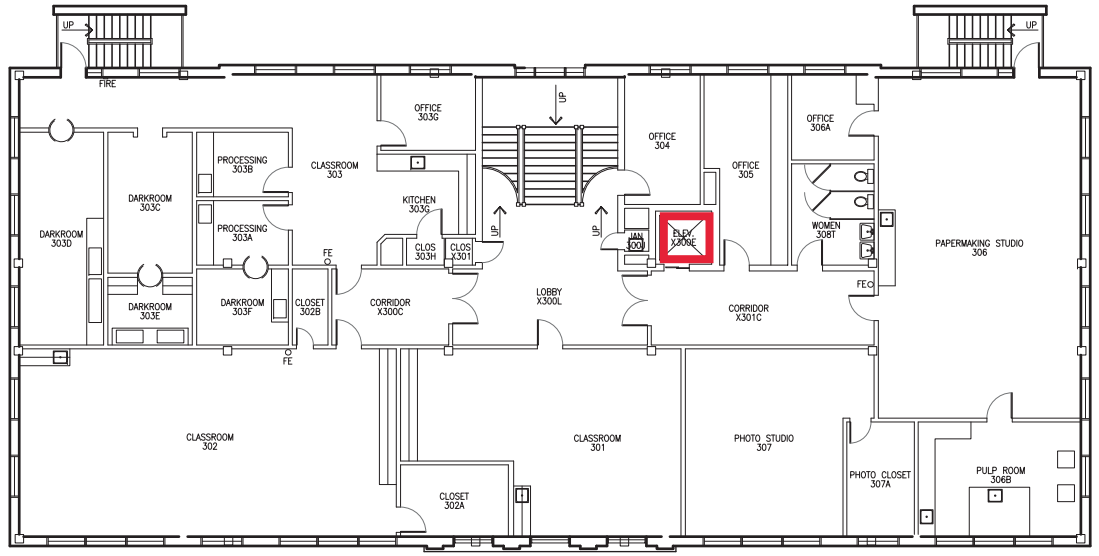

Key: Firewall- all penetrations must be firestopped
All penetrations into floors must be firestopped

1 FINE ARTS BUILDING
 1ST FLOOR PLAN SCALE: 1/16" = 1'-0"

LEGEND	
	FIRE PULL
	FIRE EXTINGUISHER

Key: Firewall- all penetrations must be firestopped
All penetrations into floors must be firestopped

1 FINE ARTS BUILDING
 2ND FLOOR PLAN SCALE: 1/16" = 1'-0"

LEGEND	
↑	FIRE PULL
⊗	FIRE EXTINGUISHER
FE	FIRE WALL

Key: Firewall- all penetrations must be firestopped
All penetrations into floors must be firestopped