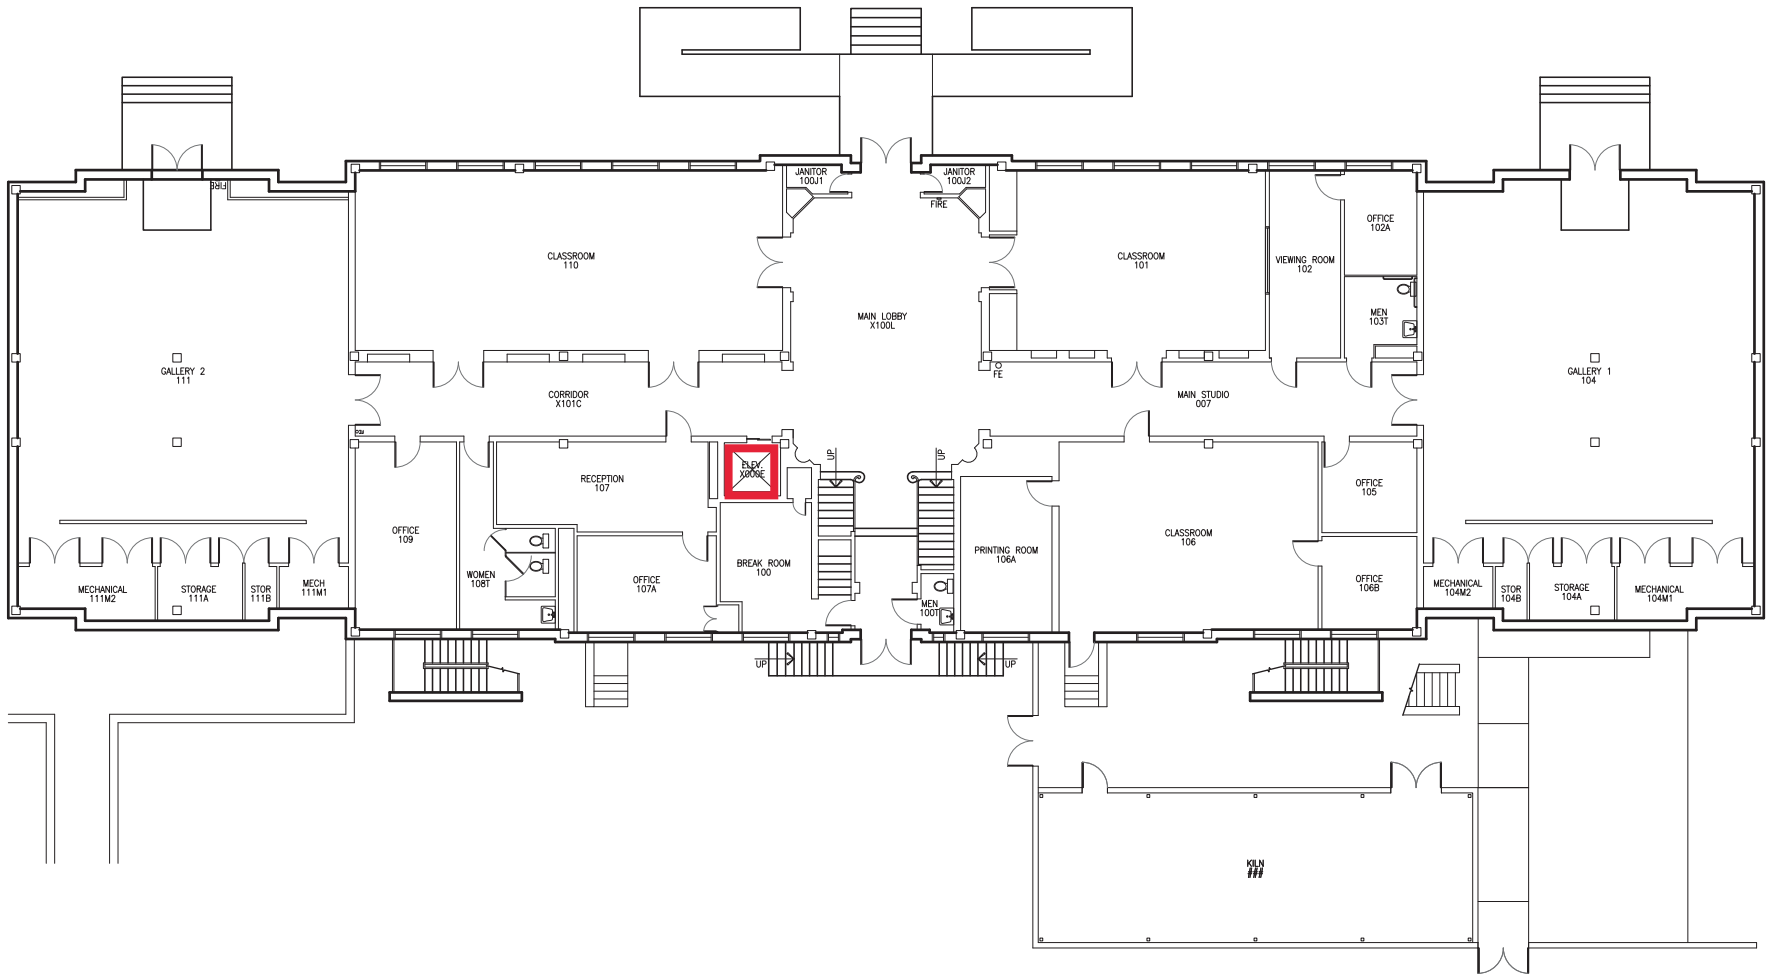

Key: Firewall- all penetrations must be firestopped
All penetrations into floors must be firestopped

1 FINE ARTS BUILDING
 BASEMENT PLAN SCALE: 1/16" = 1'-0"

LEGEND
 FIRE PULL FIRE-
 FIRE EXTINGUISHER FE O

Key: Firewall- all penetrations must be firestopped
All penetrations into floors must be firestopped

1 FINE ARTS BUILDING
 1ST FLOOR PLAN SCALE: 1/16" = 1'-0"

LEGEND	
	FIRE PULL
	FIRE EXTINGUISHER

Key: Firewall- all penetrations must be firestopped
All penetrations into floors must be firestopped