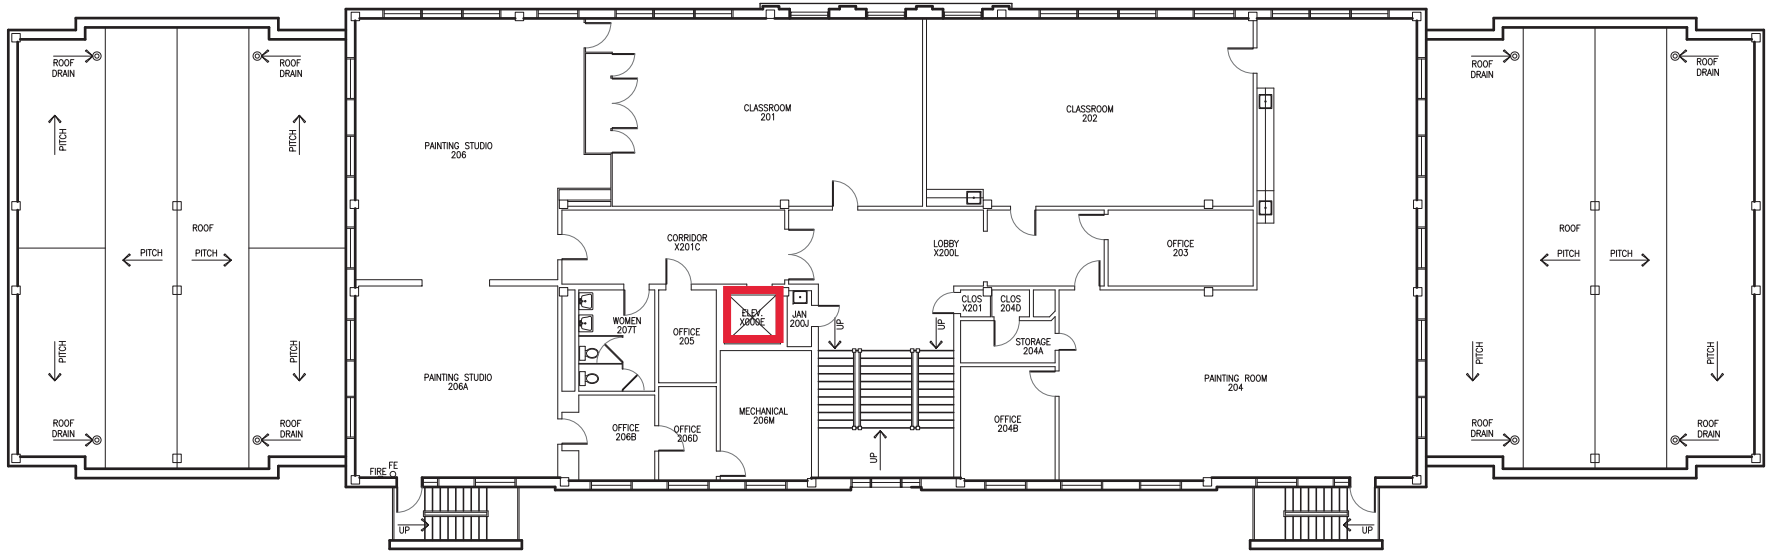

Key: Firewall- all penetrations must be firestopped
All penetrations into floors must be firestopped

1 FINE ARTS BUILDING
2ND FLOOR PLAN SCALE: 1/16" = 1'-0"