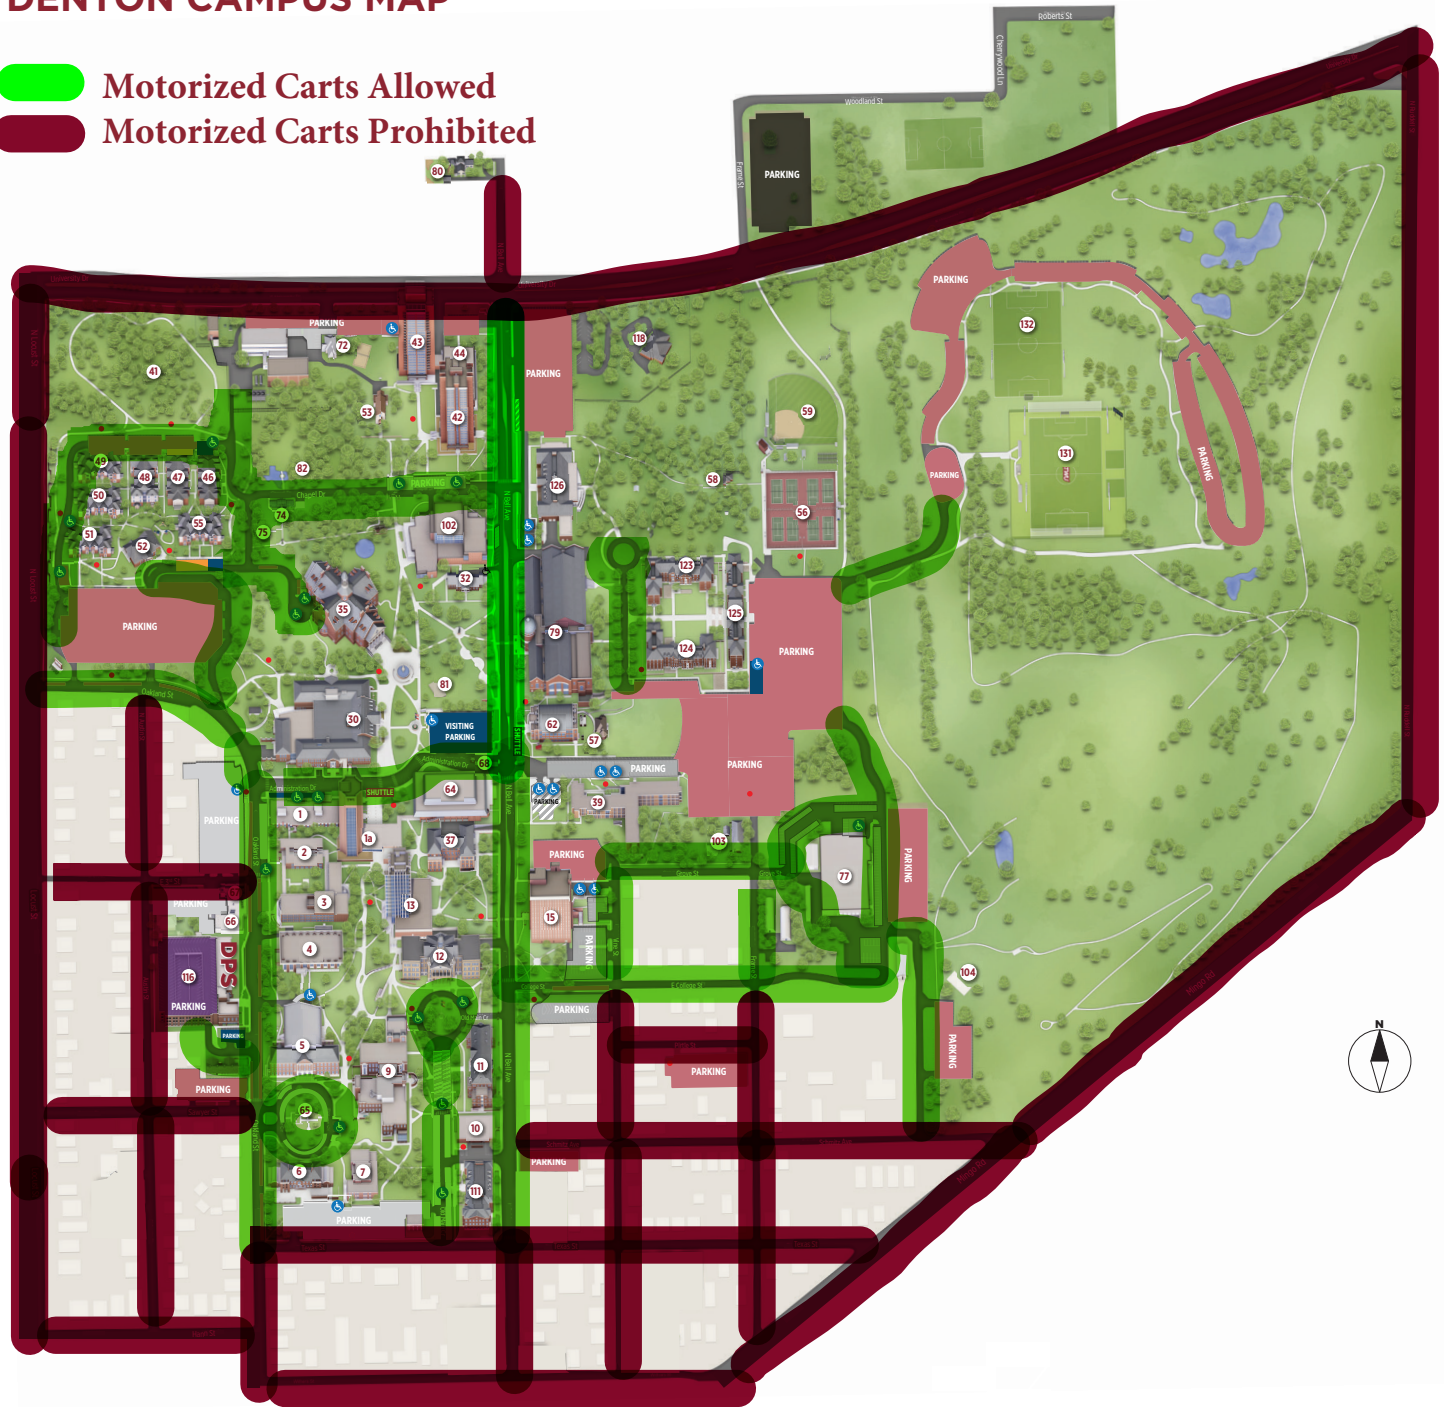

DENTON CAMPUS MAP

- Motorized Carts Allowed
- Motorized Carts Prohibited

University Campus Streets (per the City of Denton) surrounding Texas Woman's University

ROADWAY	FROM	TO	SPEED LIMIT
Bell Ave.	Texas St.	University Dr.	20
College St.	Bell Ave.	Frame St.	20
Frame St.	Grove St.	College St.	20
Grove St.	Vine St.	Frame St.	20
Oakland St.	Texas St.	Locust St.	20
Vine St.	Grove St.	College St.	20

University Streets (maintained by Texas Woman's University)

ROADWAY	FROM	TO	SPEED LIMIT
Administration Dr.	Oakland St.	Reagan Houston Ln.	20
Chapel Dr.	Bell Ave.	Library Dr.	10
Club House Dr.	Reagan Houston Ln.	Schmitz Ave.	20
Library Dr.	Oakland St.	Chapel Dr.	10
Old Main Circle	Texas St.	Bell Ave.	10
Pioneer Circle	Oakland St.	Oakland St.	10