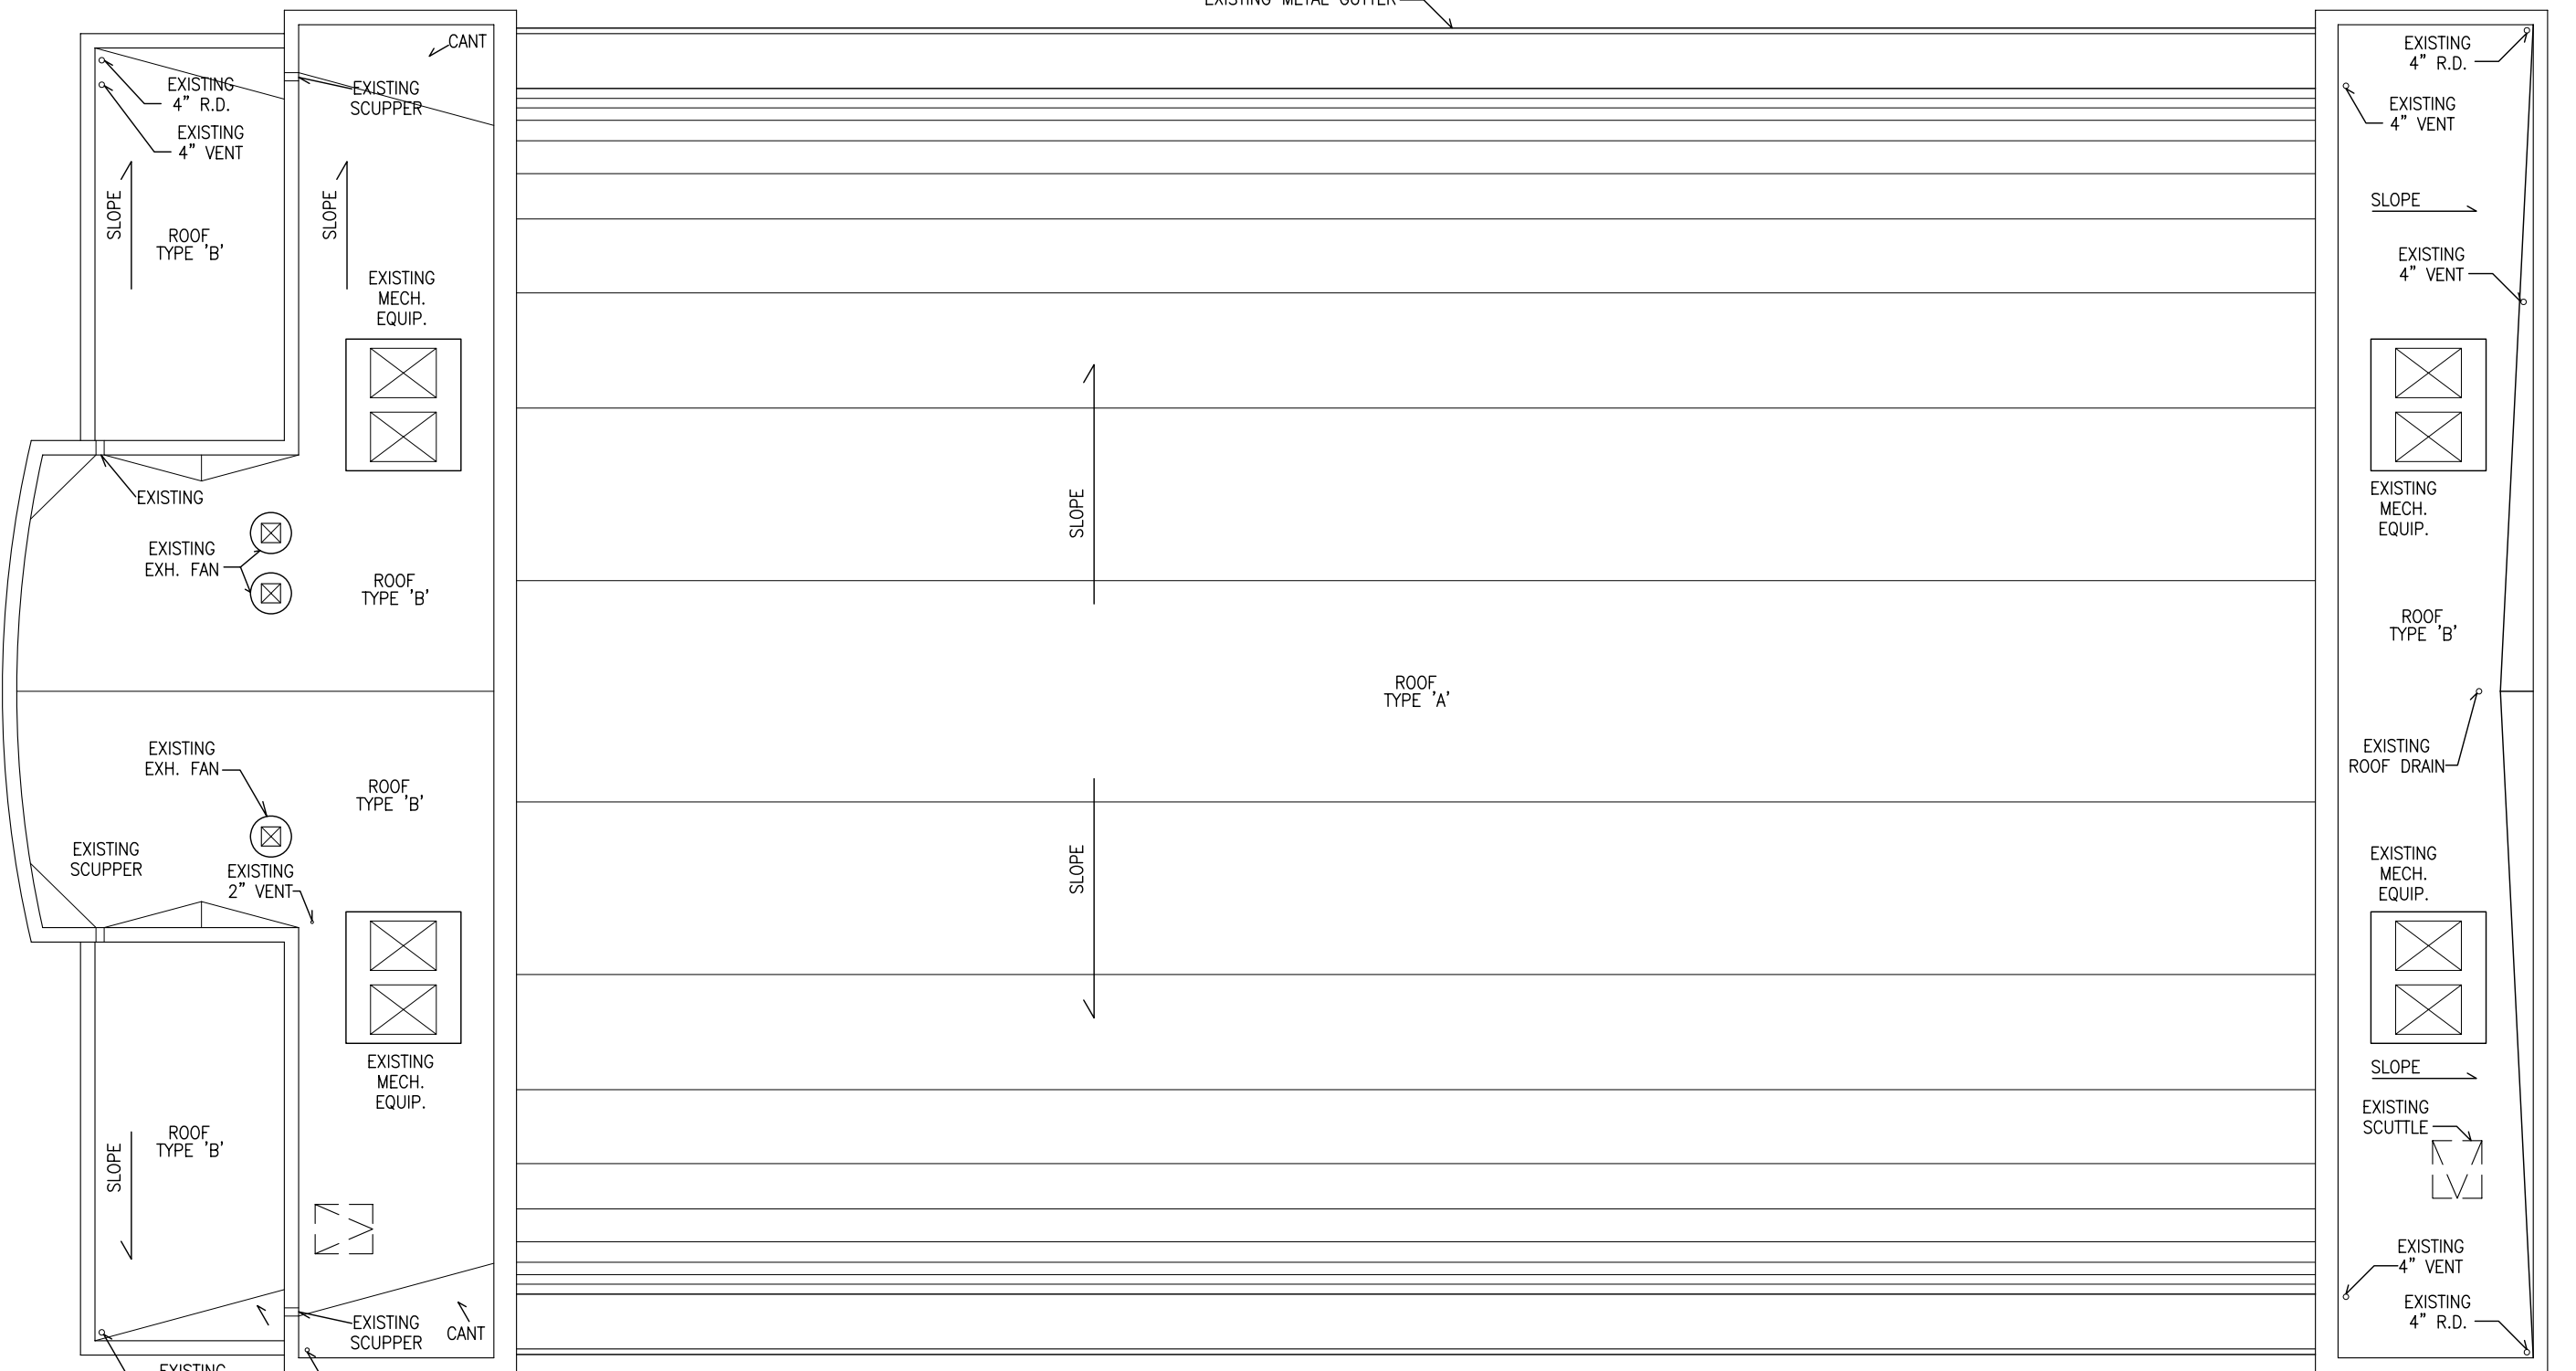

EXISTING METAL GUTTER

MAP KEY
Shelter Locations
Primary
Secondary

LEGEND	
FIRE PULL	FIRE
FIRE EXTINGUISHER	FE O