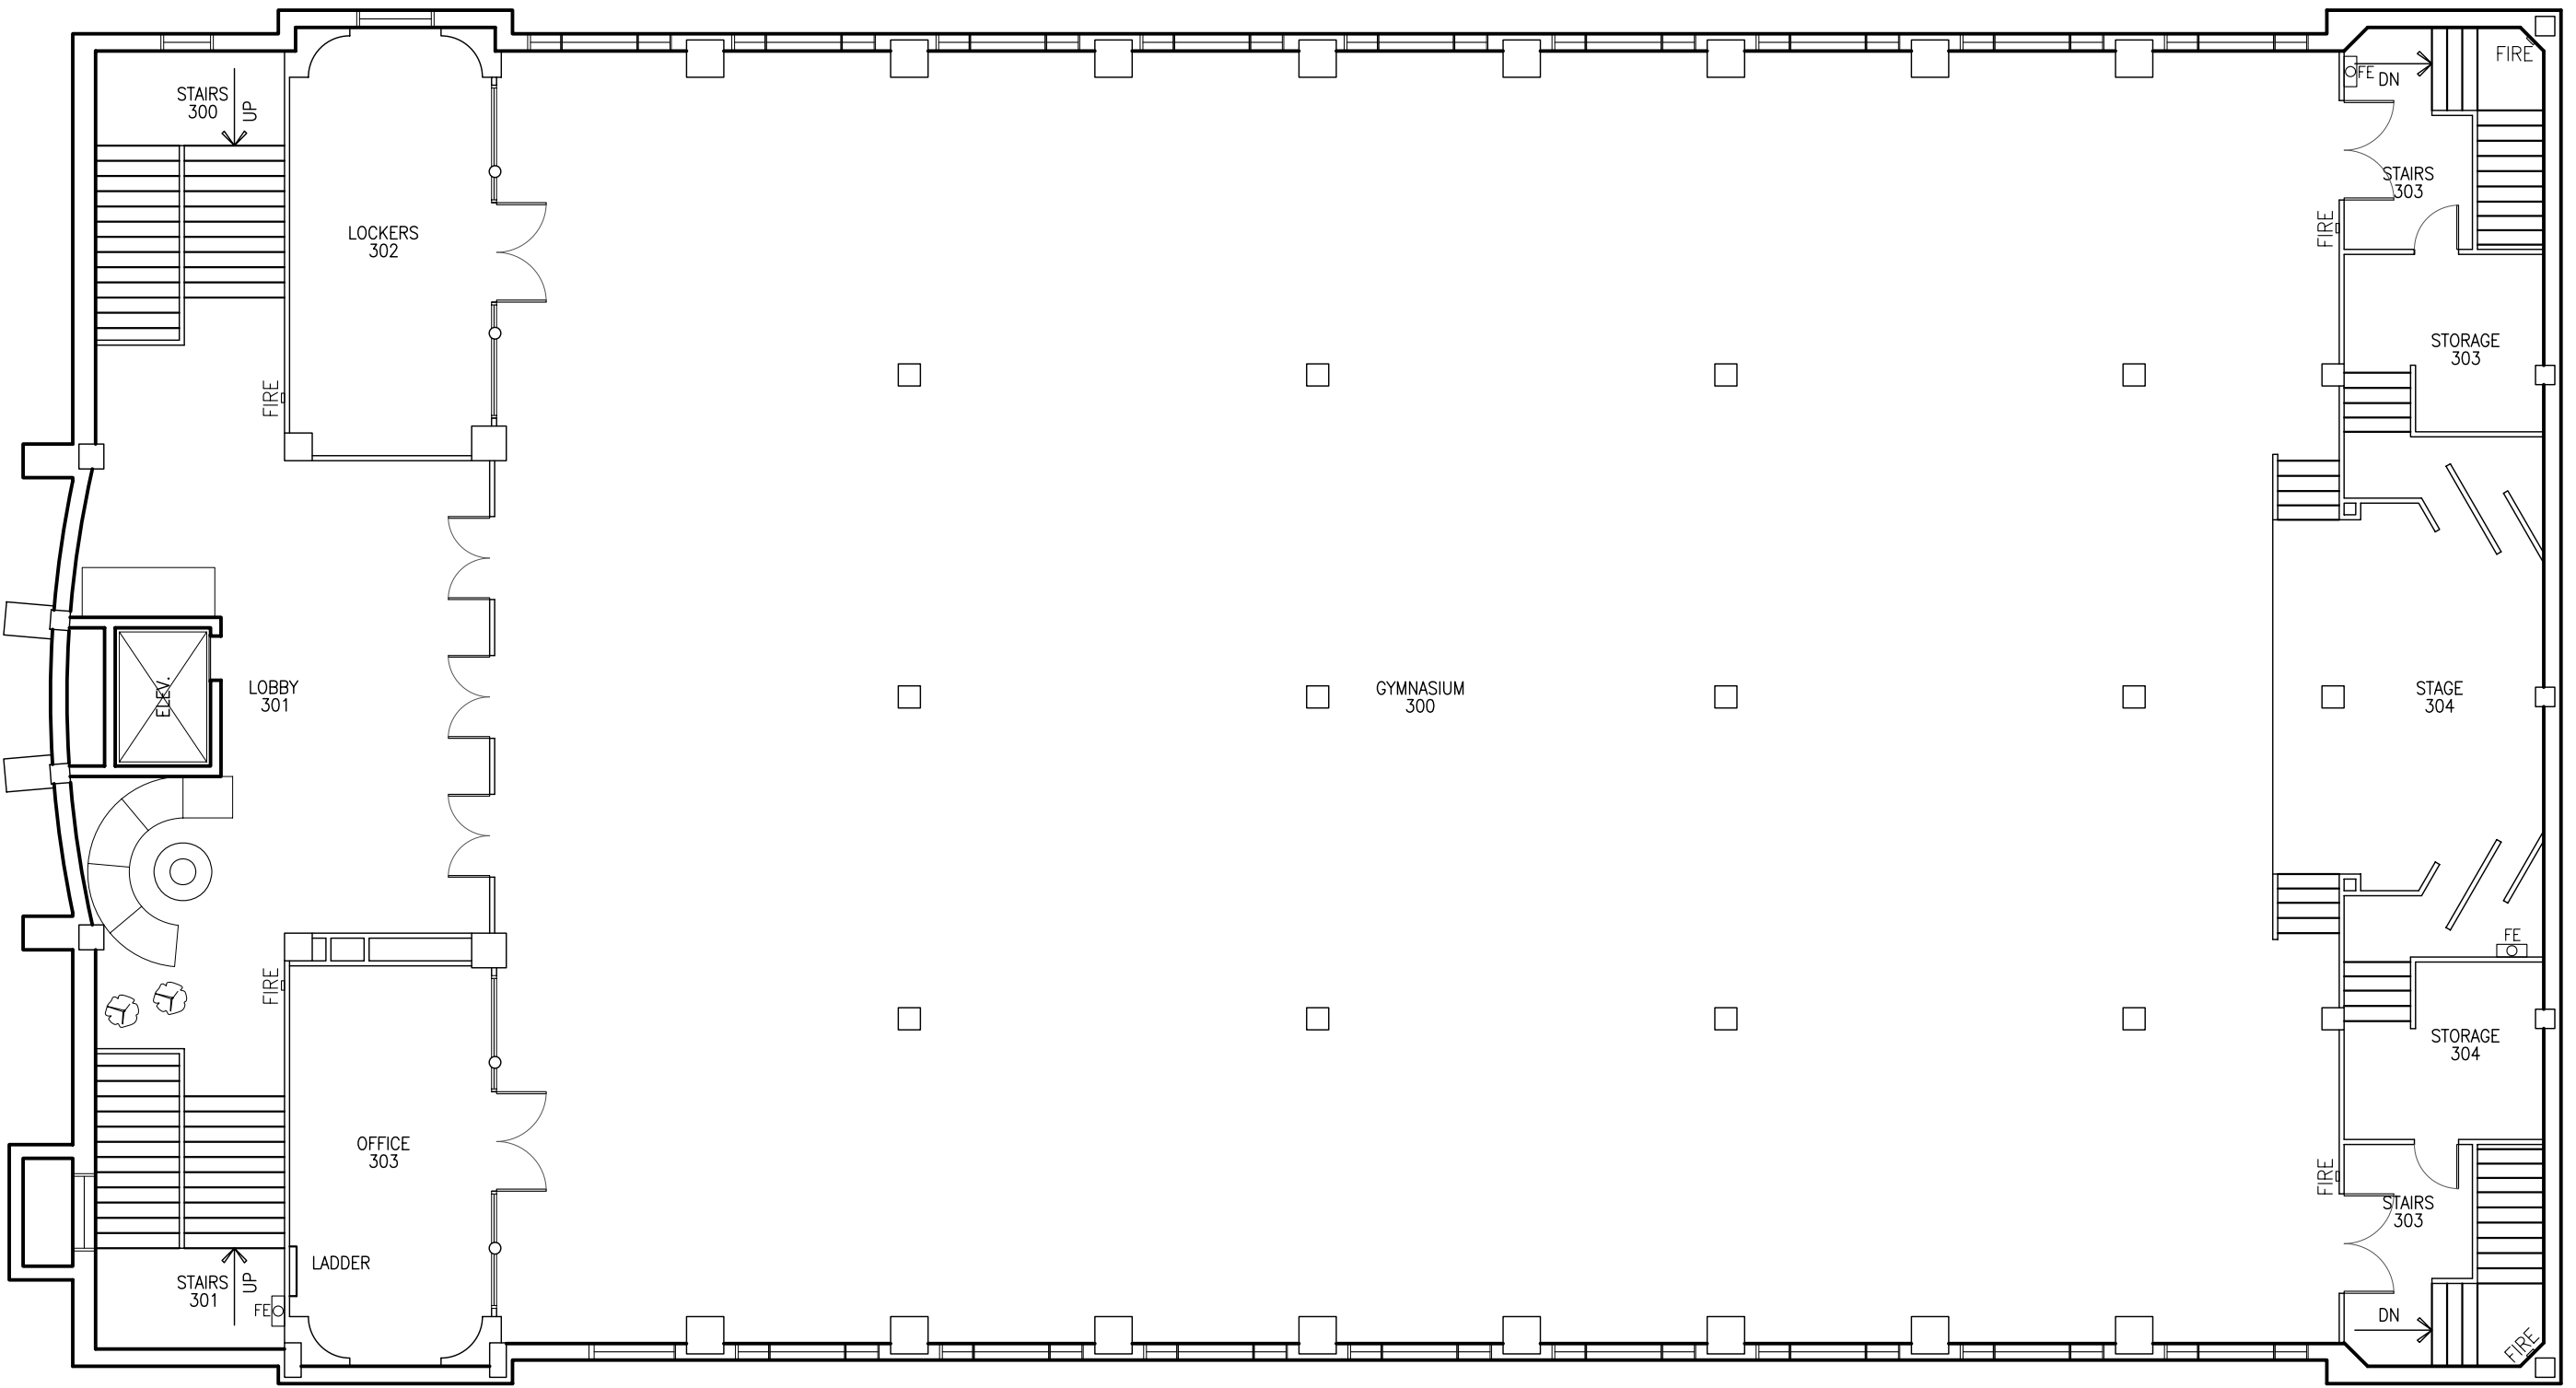

**MAP KEY**  
 Shelter Locations  
 Primary  
 Secondary

**1** DANCE GYM LAB BUILDING  
 BASEMENT PLAN SCALE: 3/32" = 1'-0"

**LEGEND**  
 FIRE PULL FIRE  
 FIRE EXTINGUISHER FEO

**MAP KEY**  
 Shelter Locations

- Primary
- Secondary

**1** DANCE GYM LAB BUILDING  
 1ST FLOOR PLAN SCALE: 3/32" = 1'-0"

LEGEND

FIRE PULL	FIRE
FIRE EXTINGUISHER	FEO

**MAP KEY**  
 Shelter Locations

- Primary
- Secondary

**1** DANCE GYM LAB BUILDING  
 2ND FLOOR PLAN SCALE: 3/32" = 1'-0"