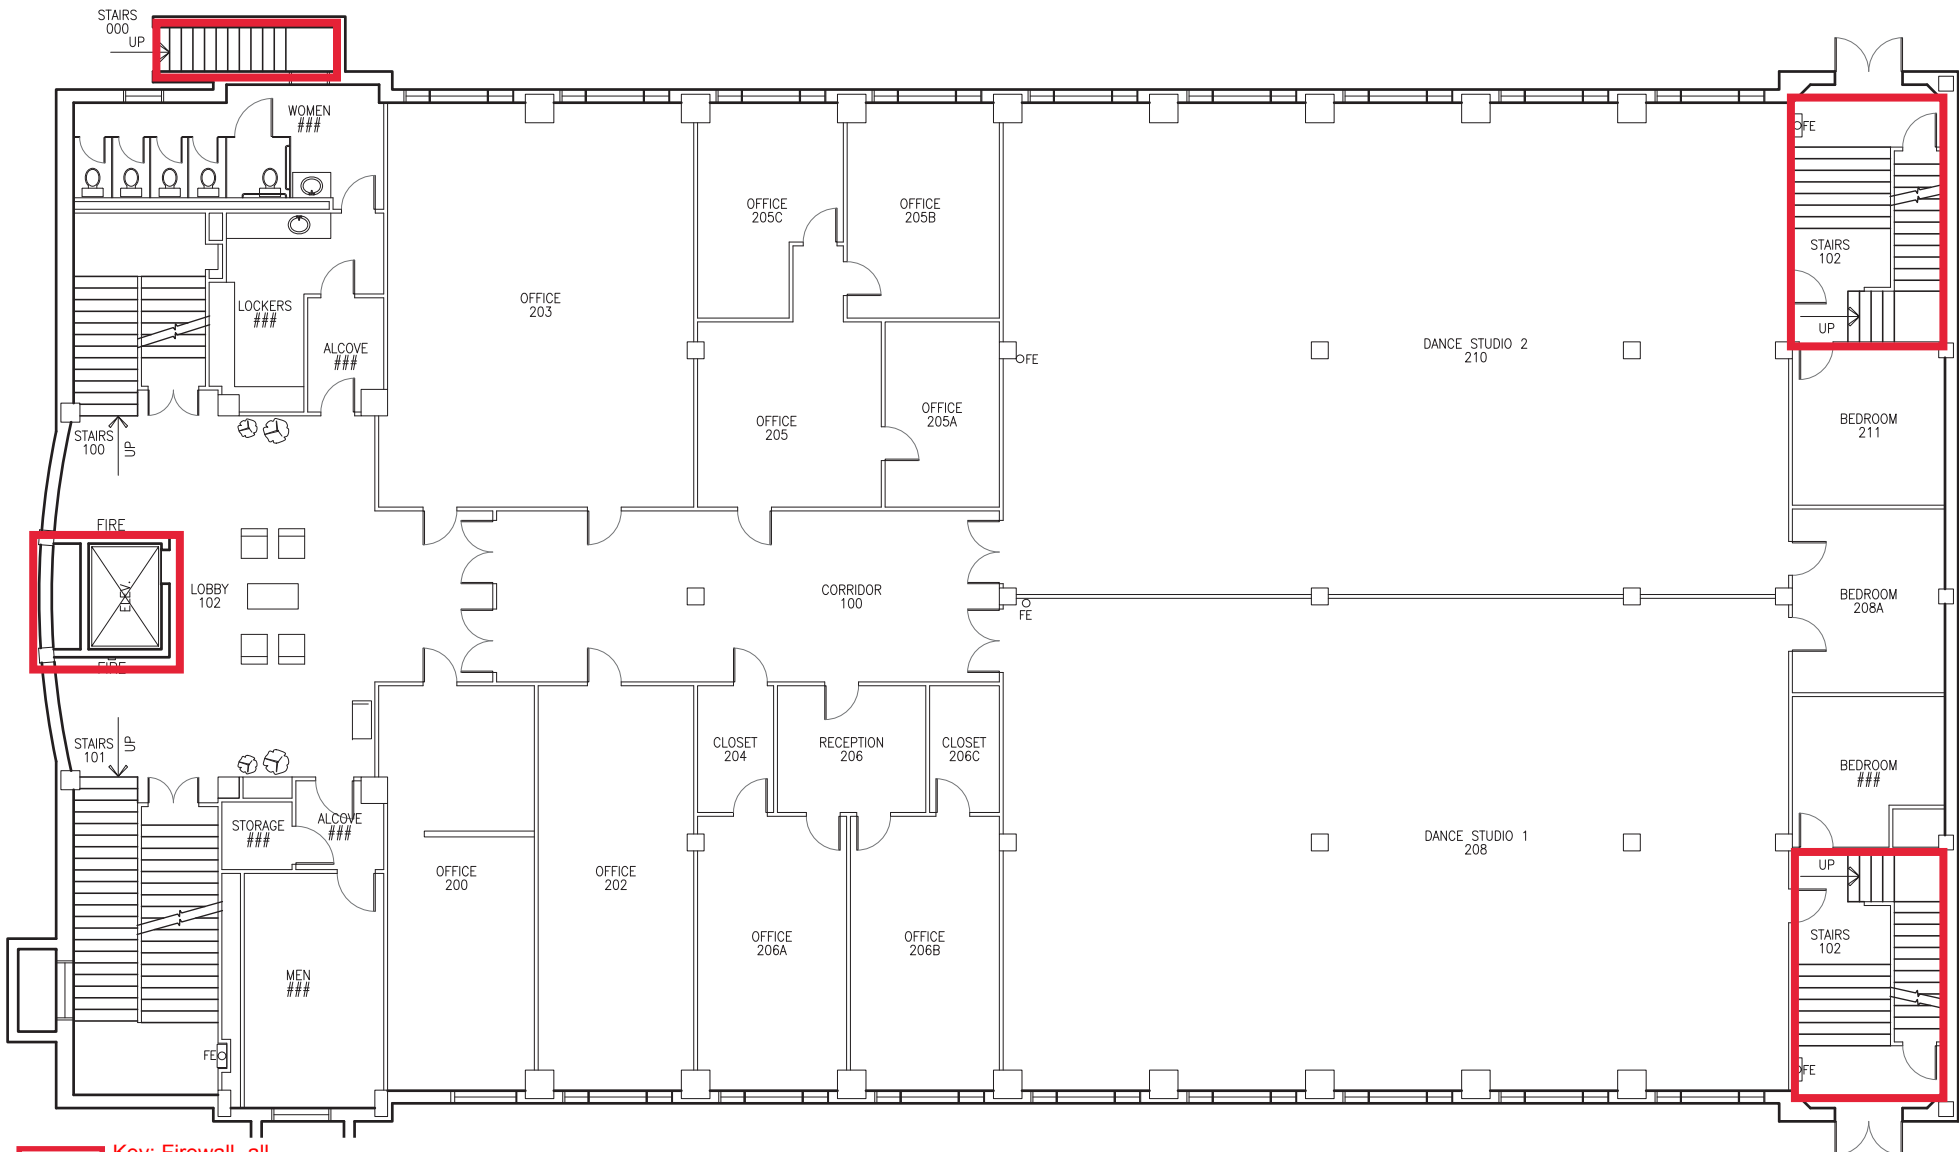

Key: Firewall- all penetrations must be firestopped
All penetrations into floors must be firestopped

1 DANCE GYM LAB BUILDING
 BASEMENT PLAN SCALE: 3/32" = 1'-0"

LEGEND
 FIRE PULL FIRE EXTINGUISHER FEO

Key: Firewall- all penetrations must be firestopped
All penetrations into floors must be firestopped

1 DANCE GYM LAB BUILDING
 1ST FLOOR PLAN SCALE: 3/32" = 1'-0"

Key: Firewall- all penetrations must be firestopped
All penetrations into floors must be firestopped

1 DANCE GYM LAB BUILDING
 2ND FLOOR PLAN SCALE: 3/32" = 1'-0"