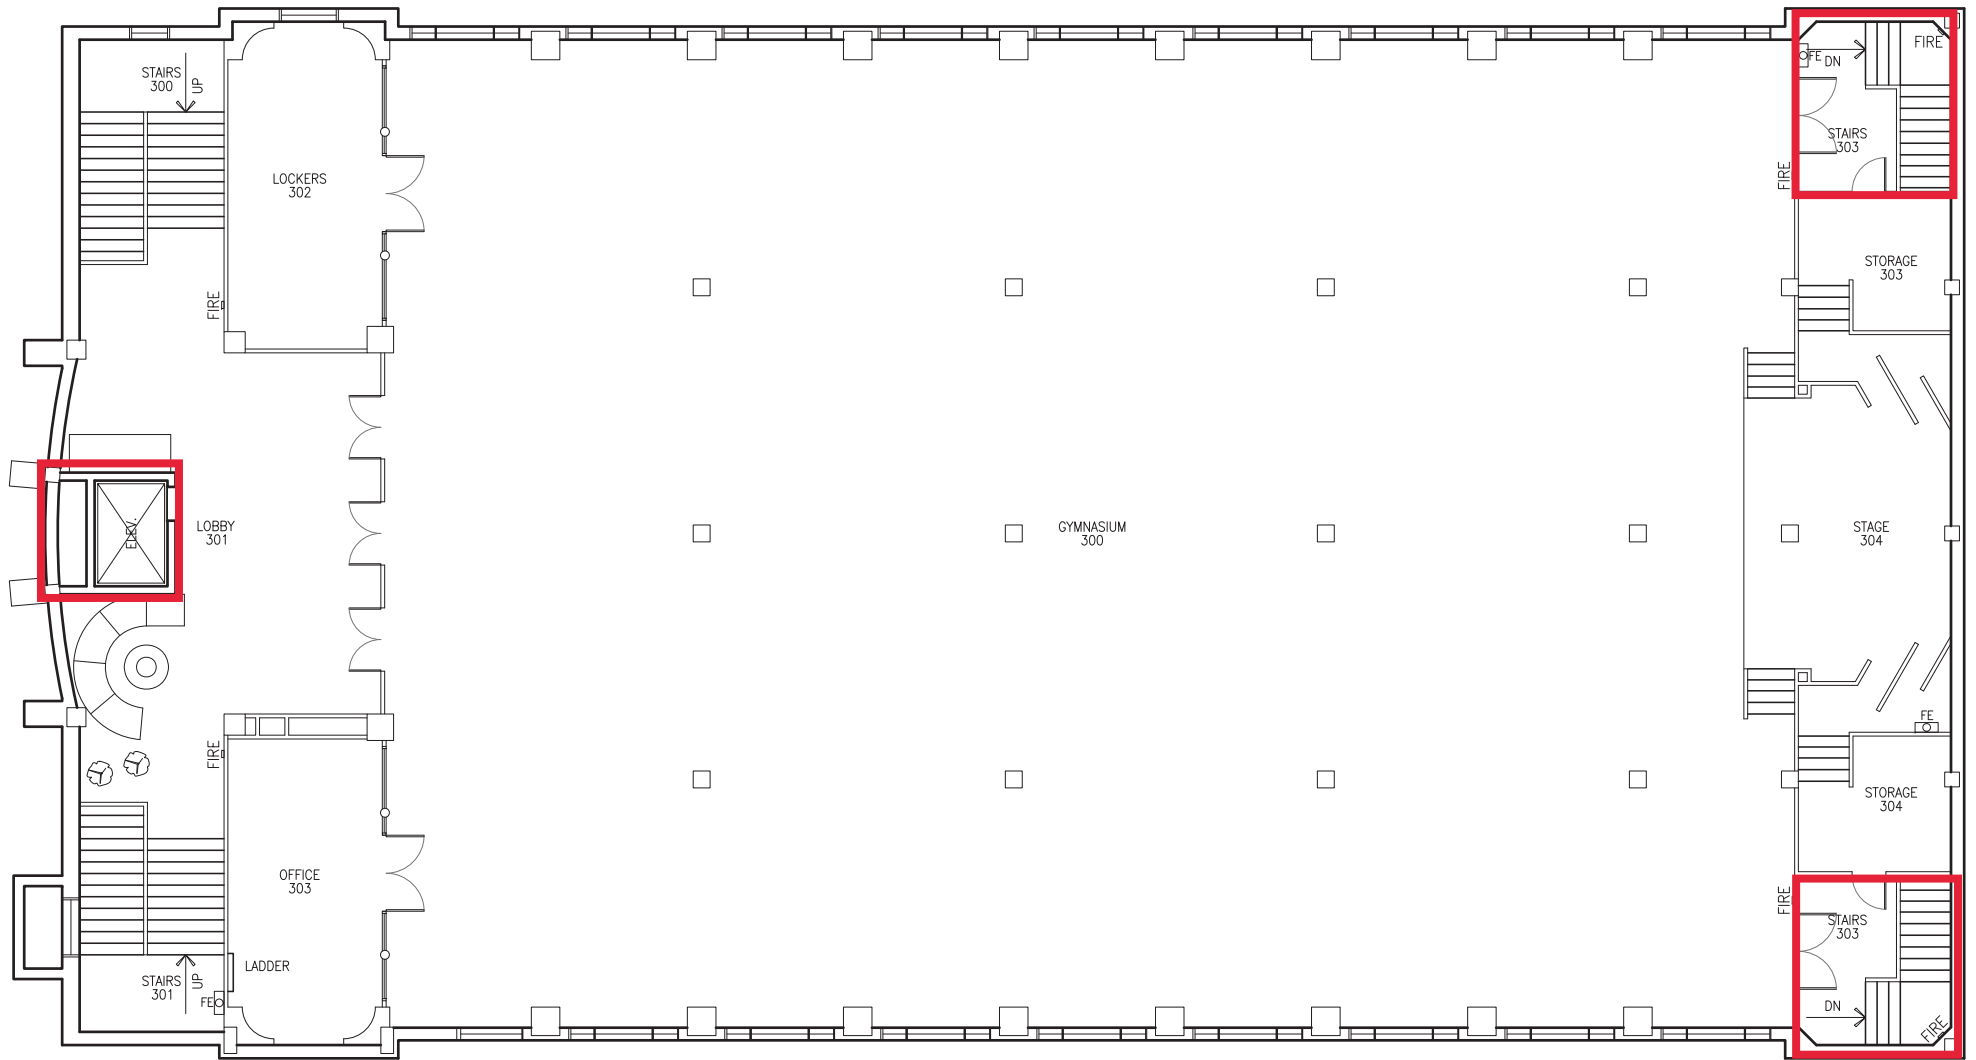

1 DANCE GYM LAB BUILDING
1ST FLOOR PLAN SCALE: 3/32" = 1'-0"

Key: Firewall- all penetrations must be firestopped
All penetrations into floors must be firestopped

1 DANCE GYM LAB BUILDING
2ND FLOOR PLAN SCALE: 3/32" = 1'-0"