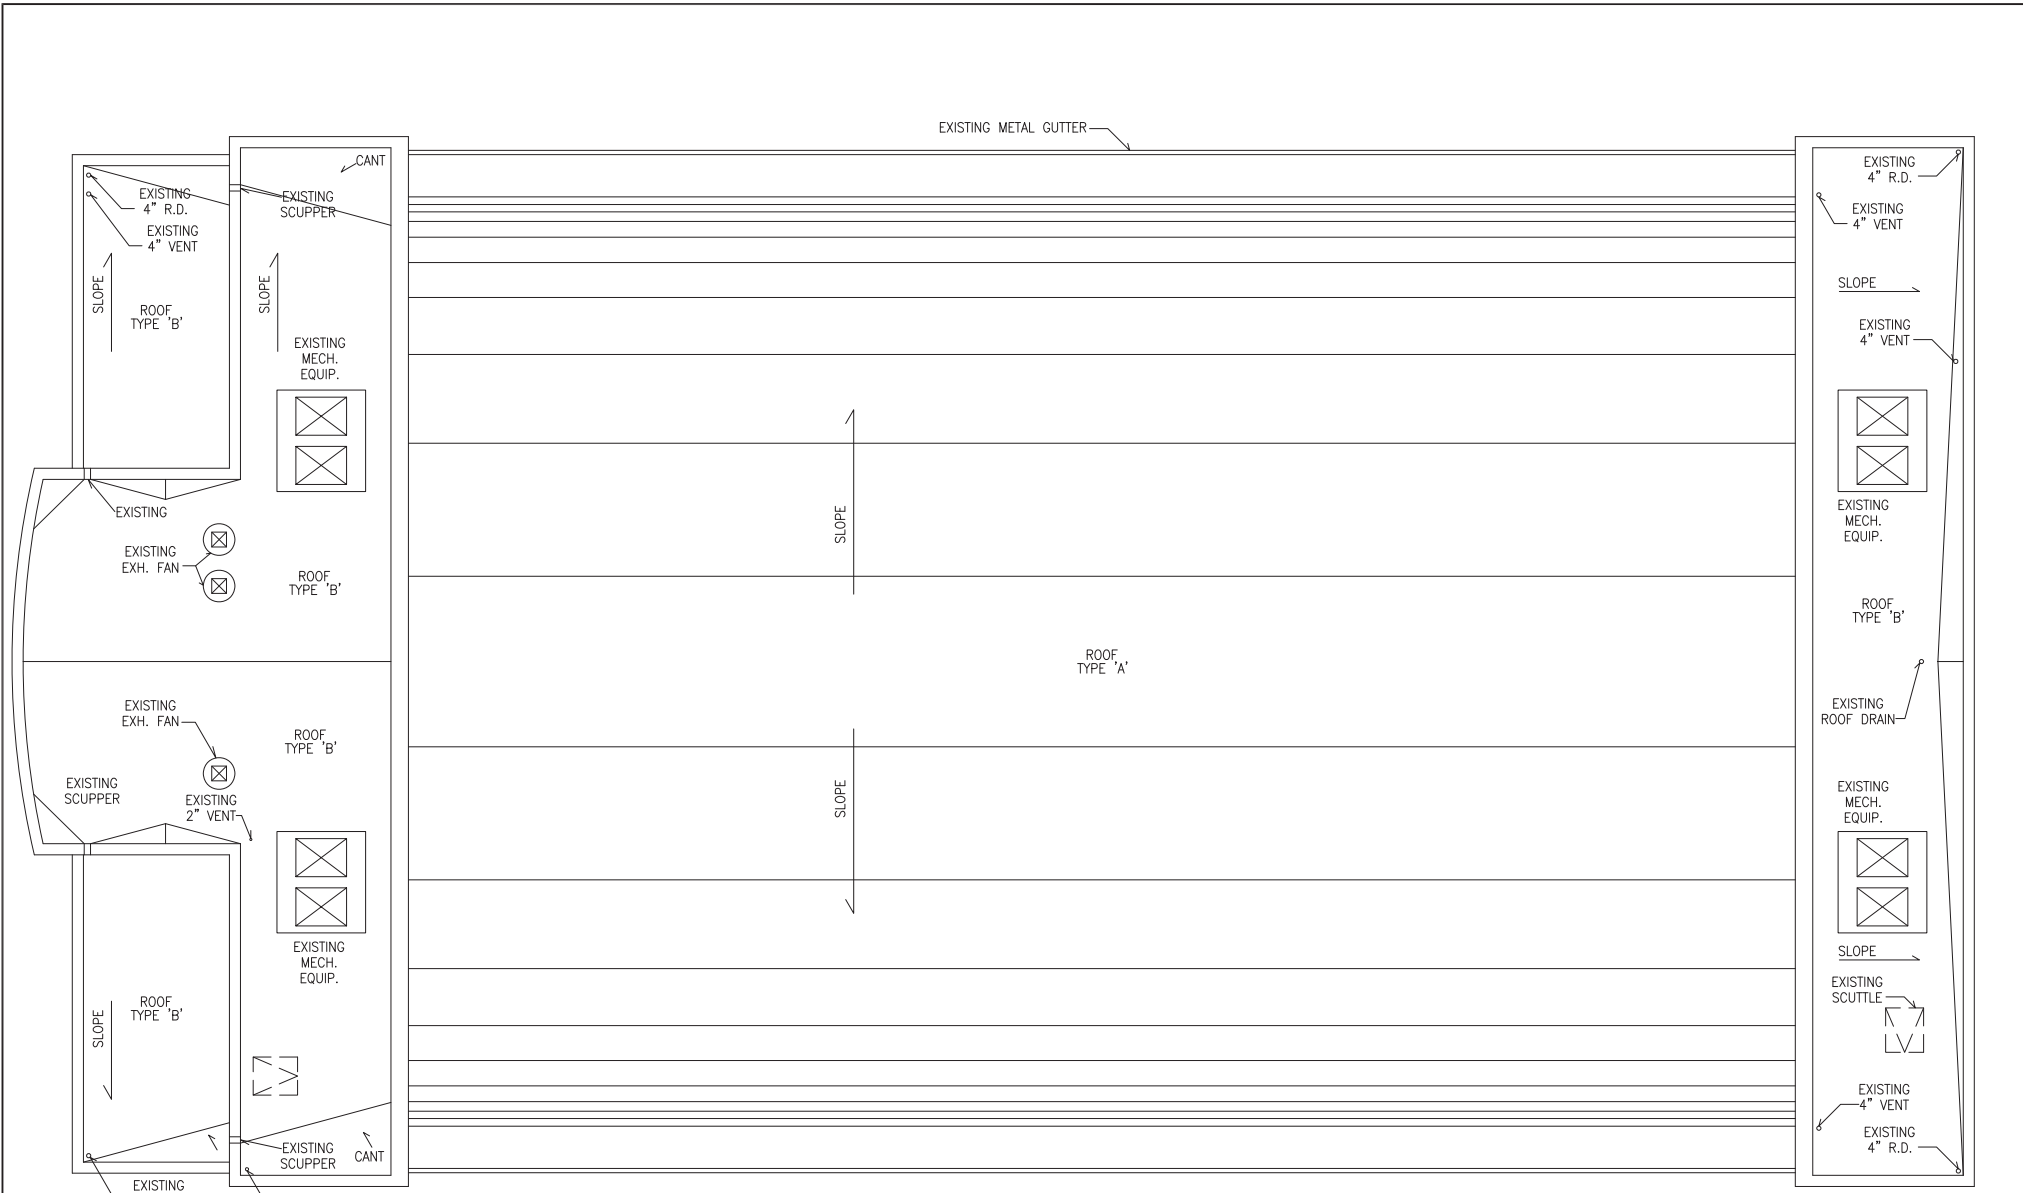

Key: Firewall- all penetrations must be firestopped
All penetrations into floors must be firestopped

LEGEND
FIRE PULL FIRE PULL
FIRE EXTINGUISHER FEO