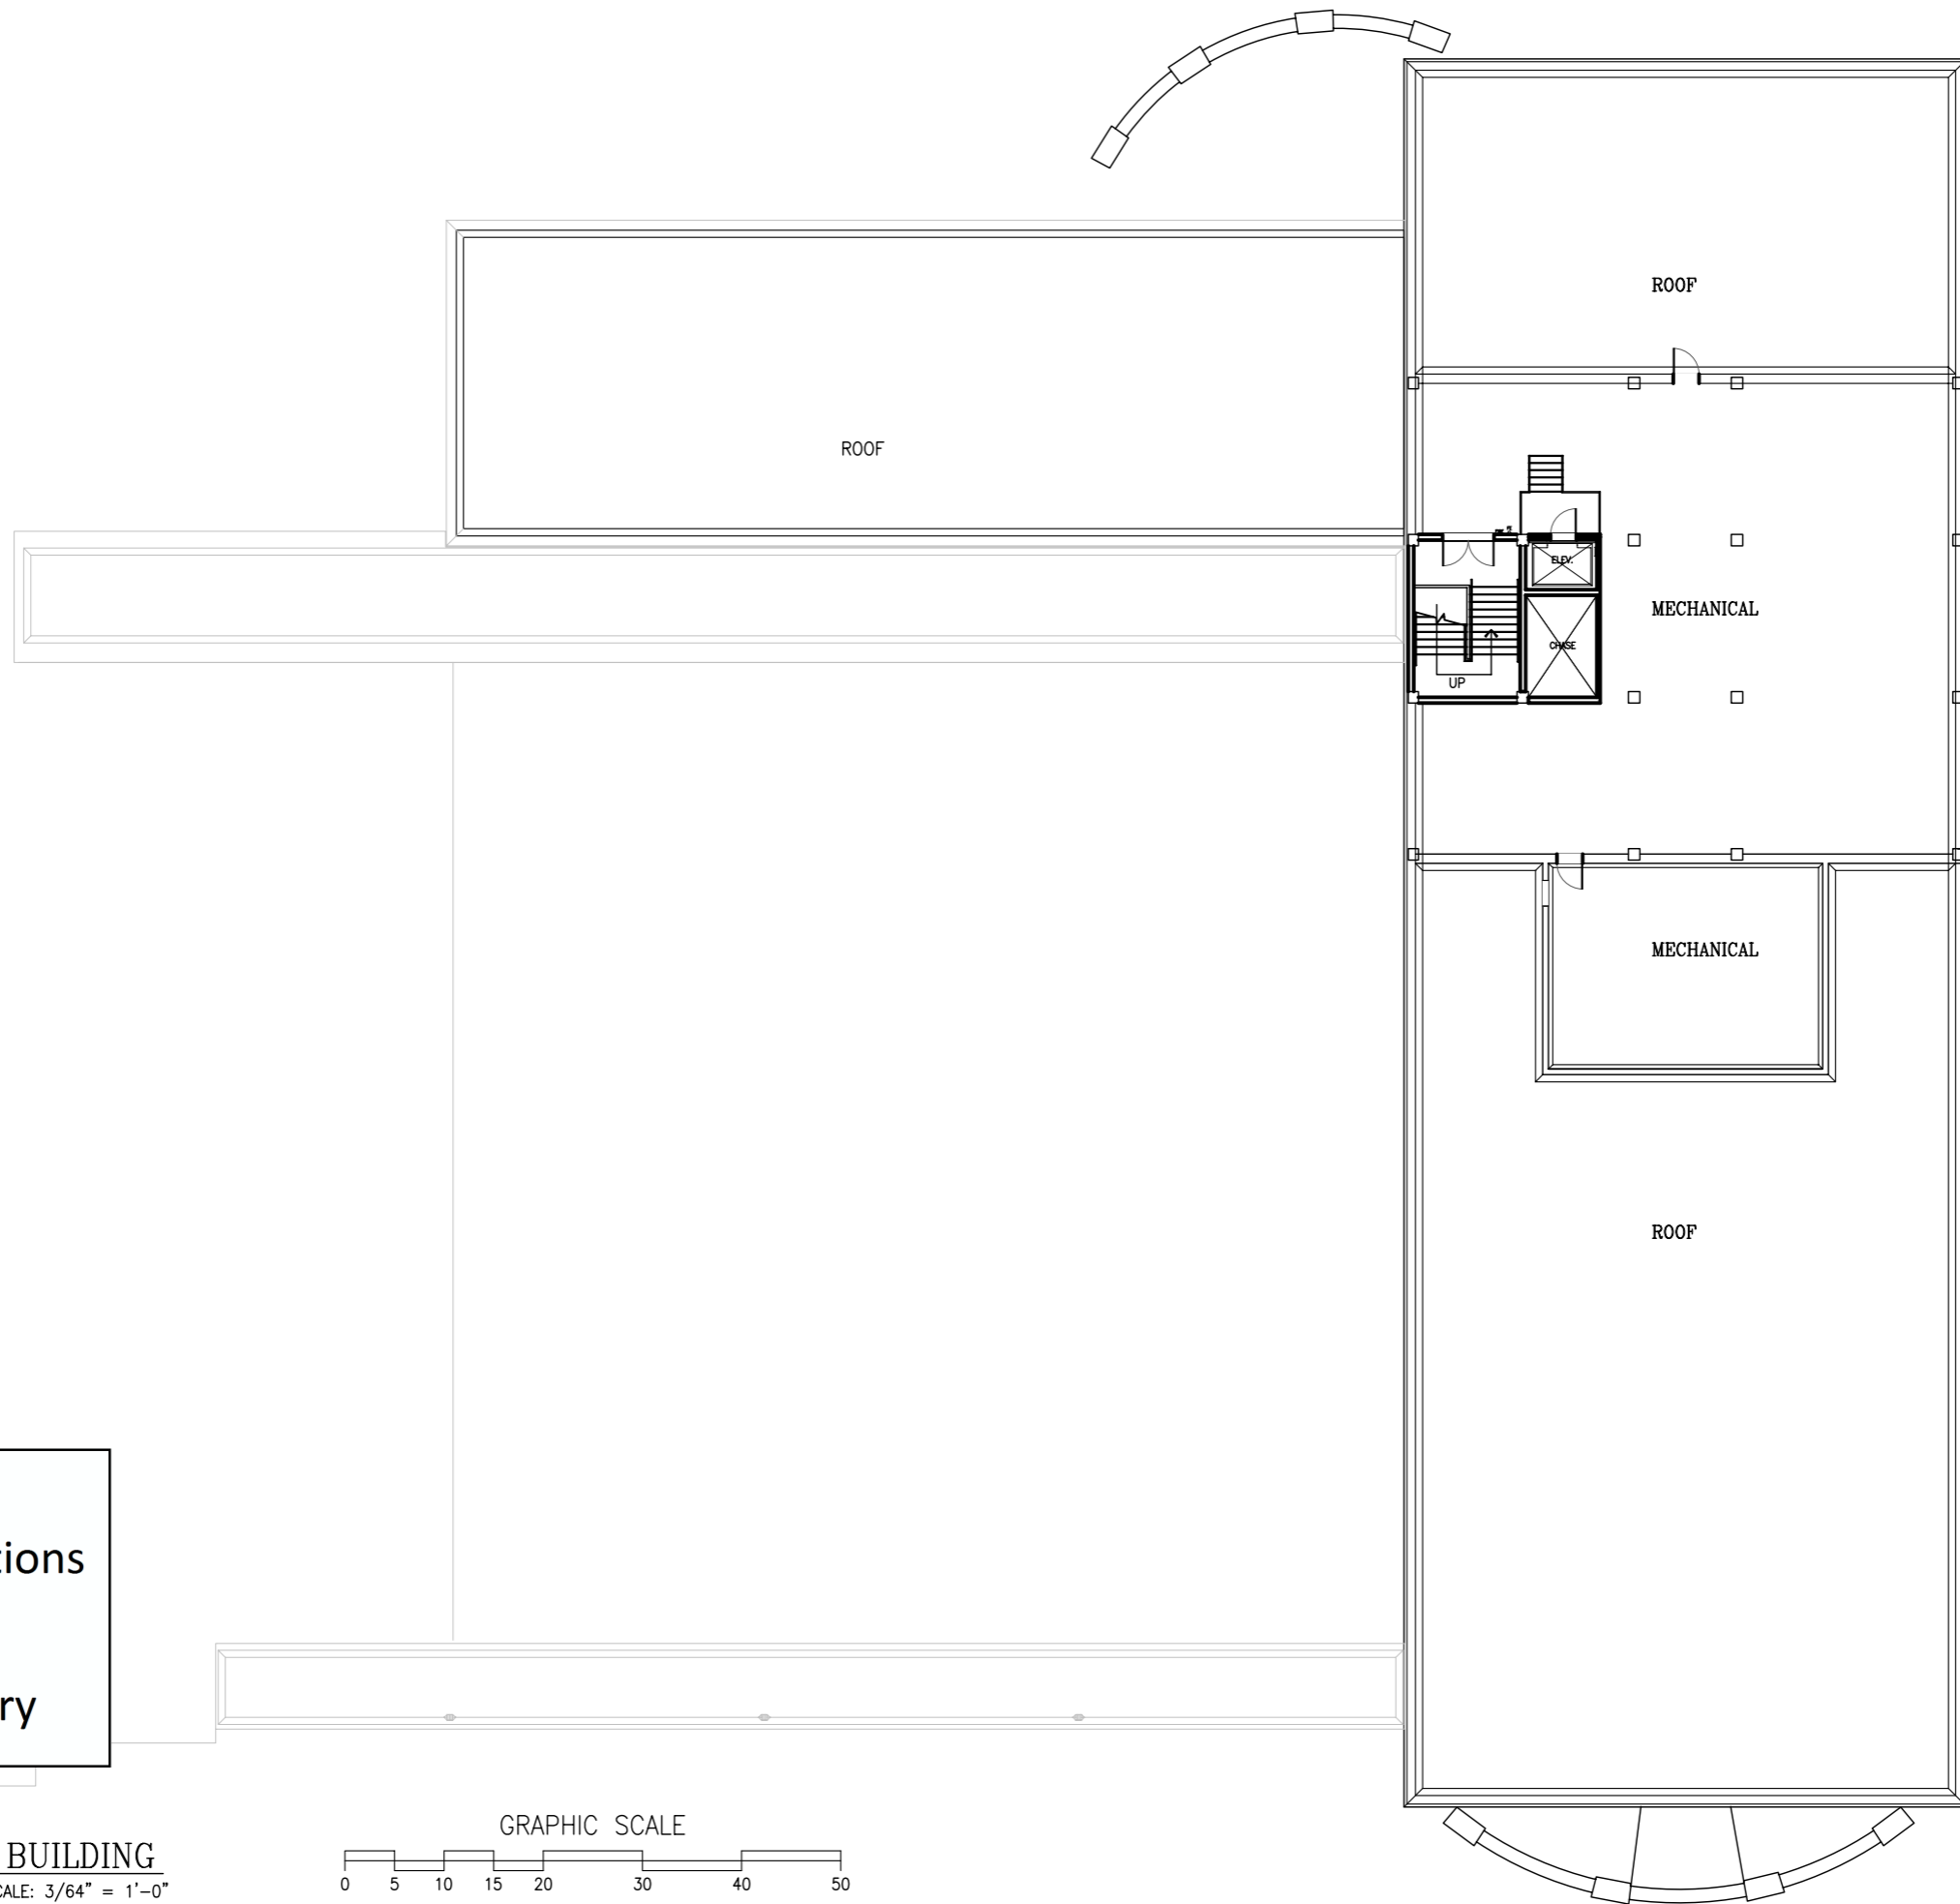

MAP KEY
 Shelter Locations

- Primary
- Secondary

LEGEND

	FIRE PULL		FIRE EXTINGUISHER
	FIRE EXTINGUISHER		FIRE PULL

MAP KEY
 Shelter Locations
 Primary
 Secondary

1 ARTS & SCIENCE BUILDING
 2ND FLOOR PLAN SCALE: 3/64" = 1'-0"

LEGEND
 FIRE PULL FIRE
 FIRE EXTINGUISHER FE

MAP KEY
 Shelter Locations

- Primary
- Secondary

1 ARTS & SCIENCE BUILDING
 3RD FLOOR PLAN SCALE: 3/64" = 1'-0"

LEGEND

FIRE PULL	FIRE
FIRE EXTINGUISHER	FE

MAP KEY
 Shelter Locations