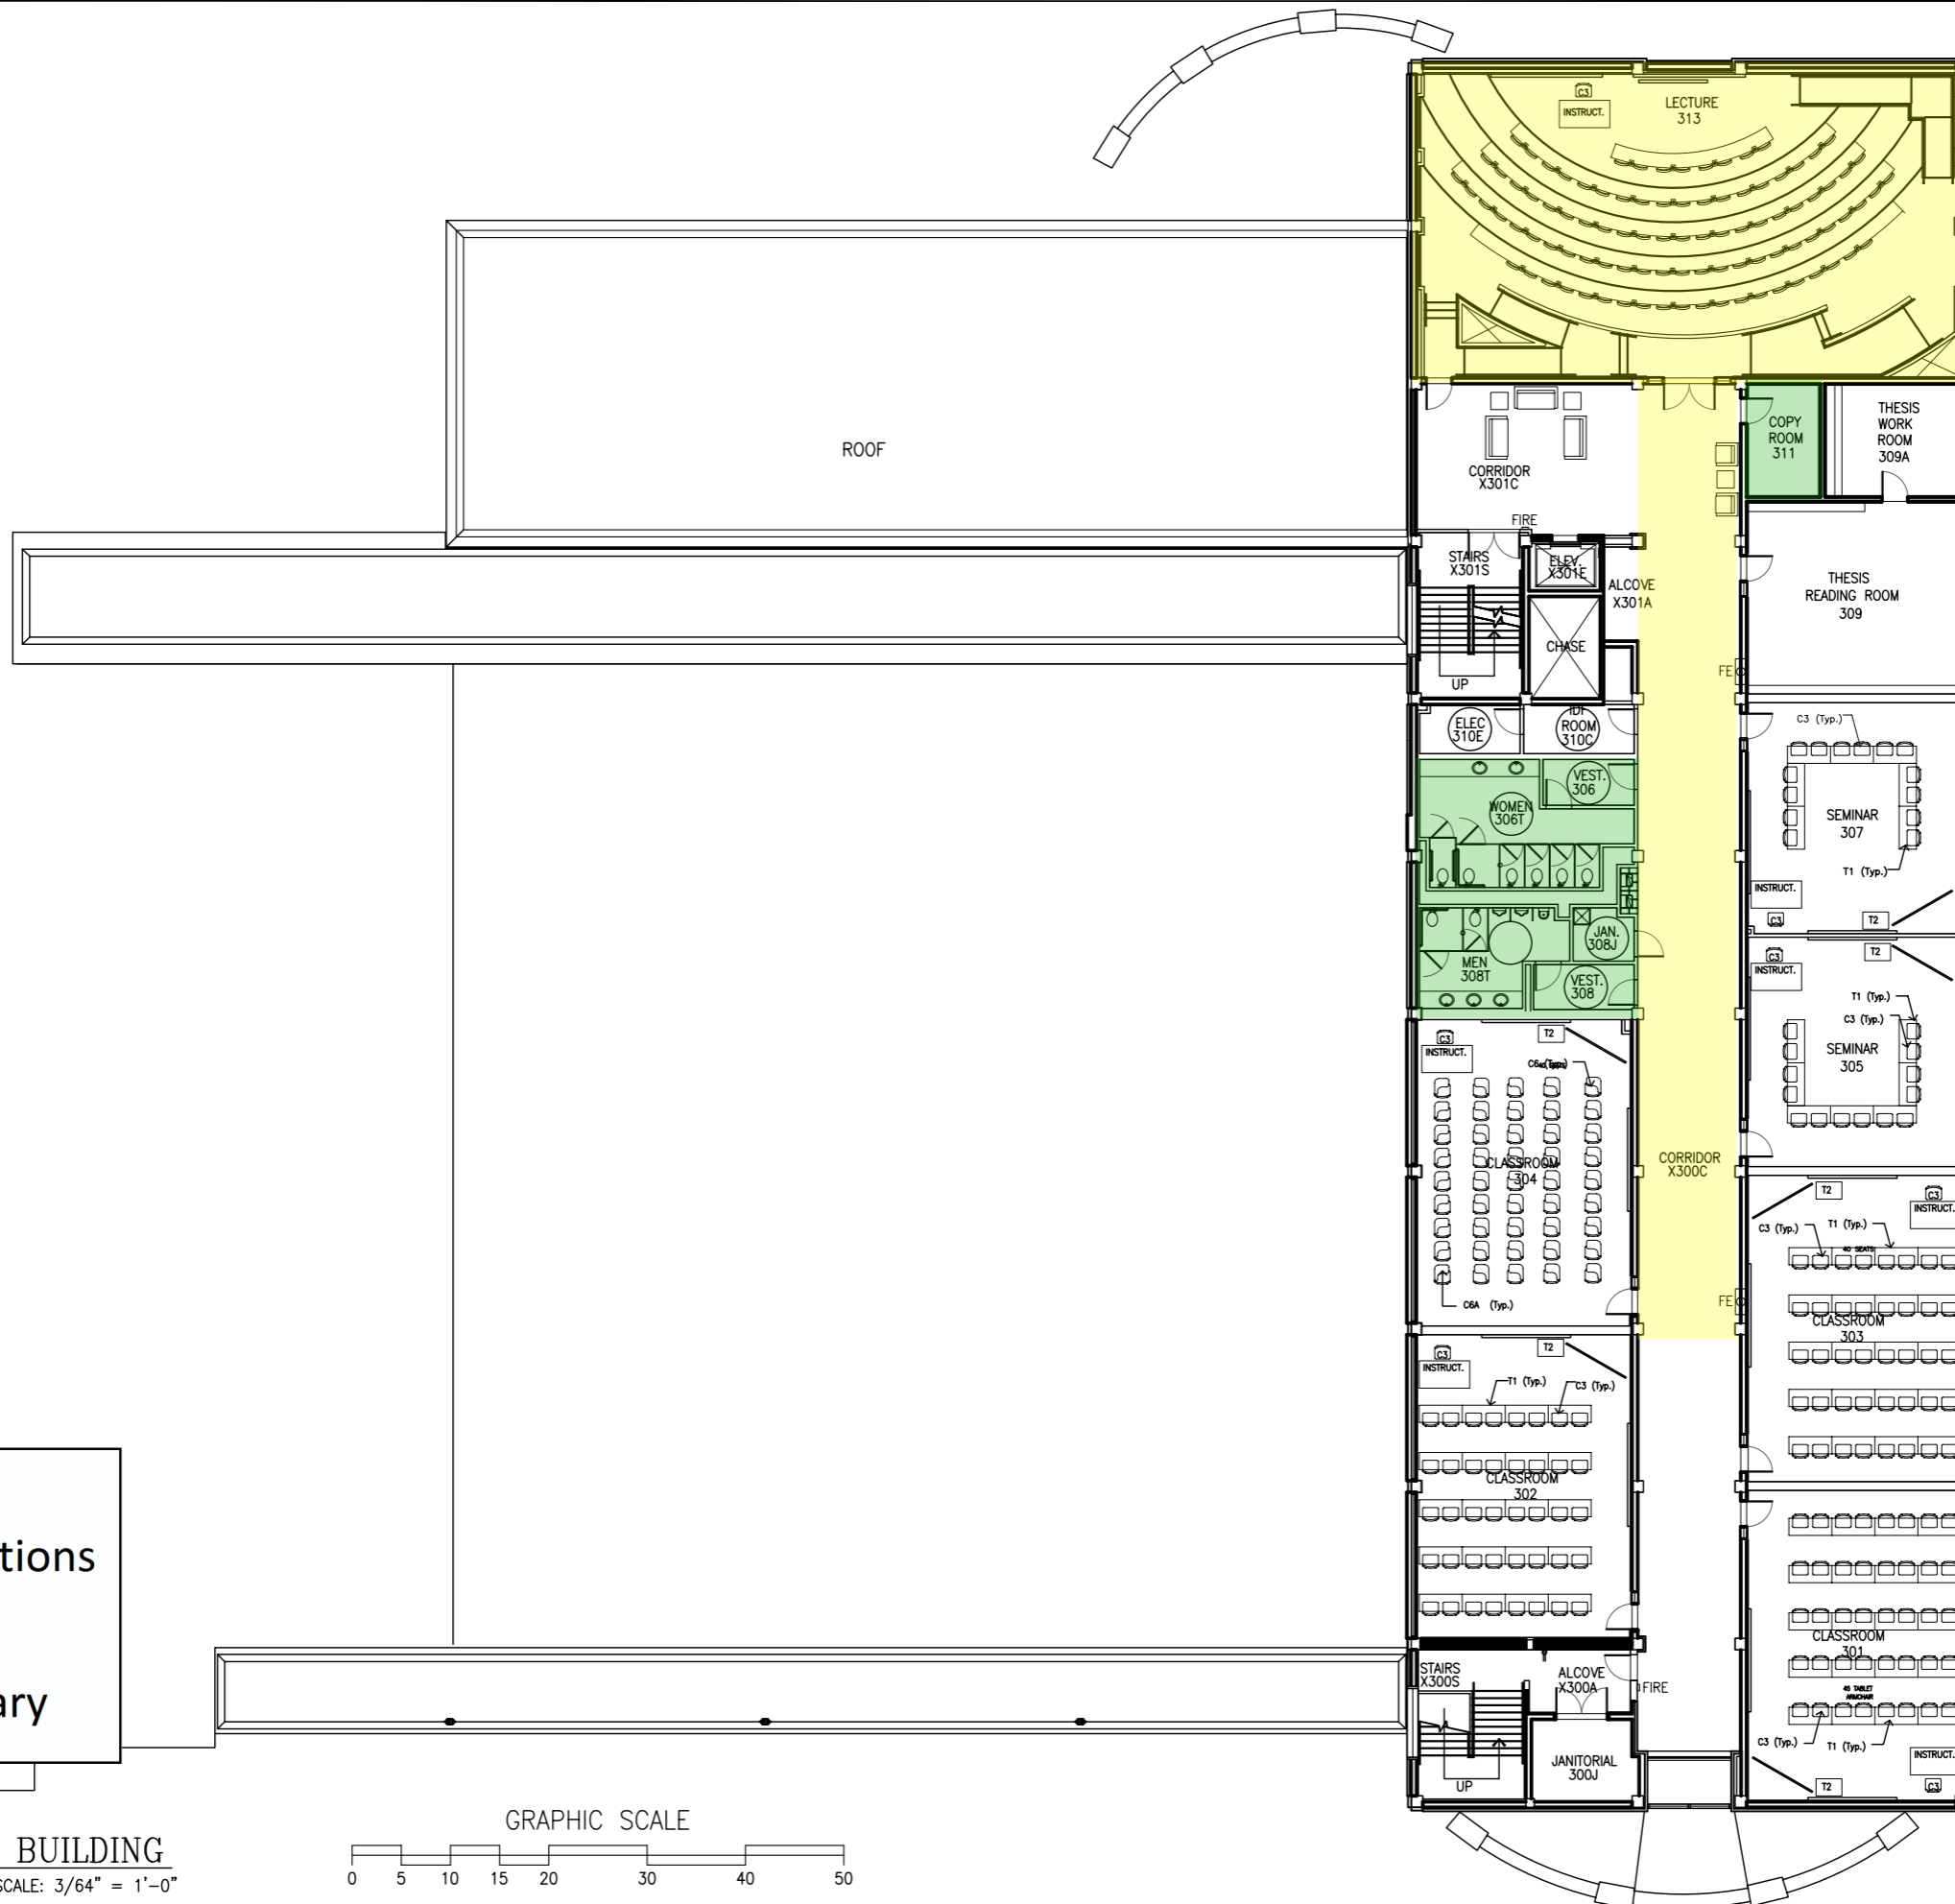

MAP KEY
 Shelter Locations

- Primary
- Secondary

LEGEND

	FIRE PULL		FIRE EXTINGUISHER
	FIRE EXTINGUISHER		FIRE PULL

MAP KEY
 Shelter Locations
 Primary
 Secondary

1 ARTS & SCIENCE BUILDING
 2ND FLOOR PLAN SCALE: 3/64" = 1'-0"

LEGEND
 FIRE PULL FIRE
 FIRE EXTINGUISHER FE

MAP KEY
 Shelter Locations

- Primary
- Secondary

1 ARTS & SCIENCE BUILDING
 3RD FLOOR PLAN SCALE: 3/64" = 1'-0"

LEGEND

FIRE PULL	FIRE
FIRE EXTINGUISHER	FE

MAP KEY
 Shelter Locations