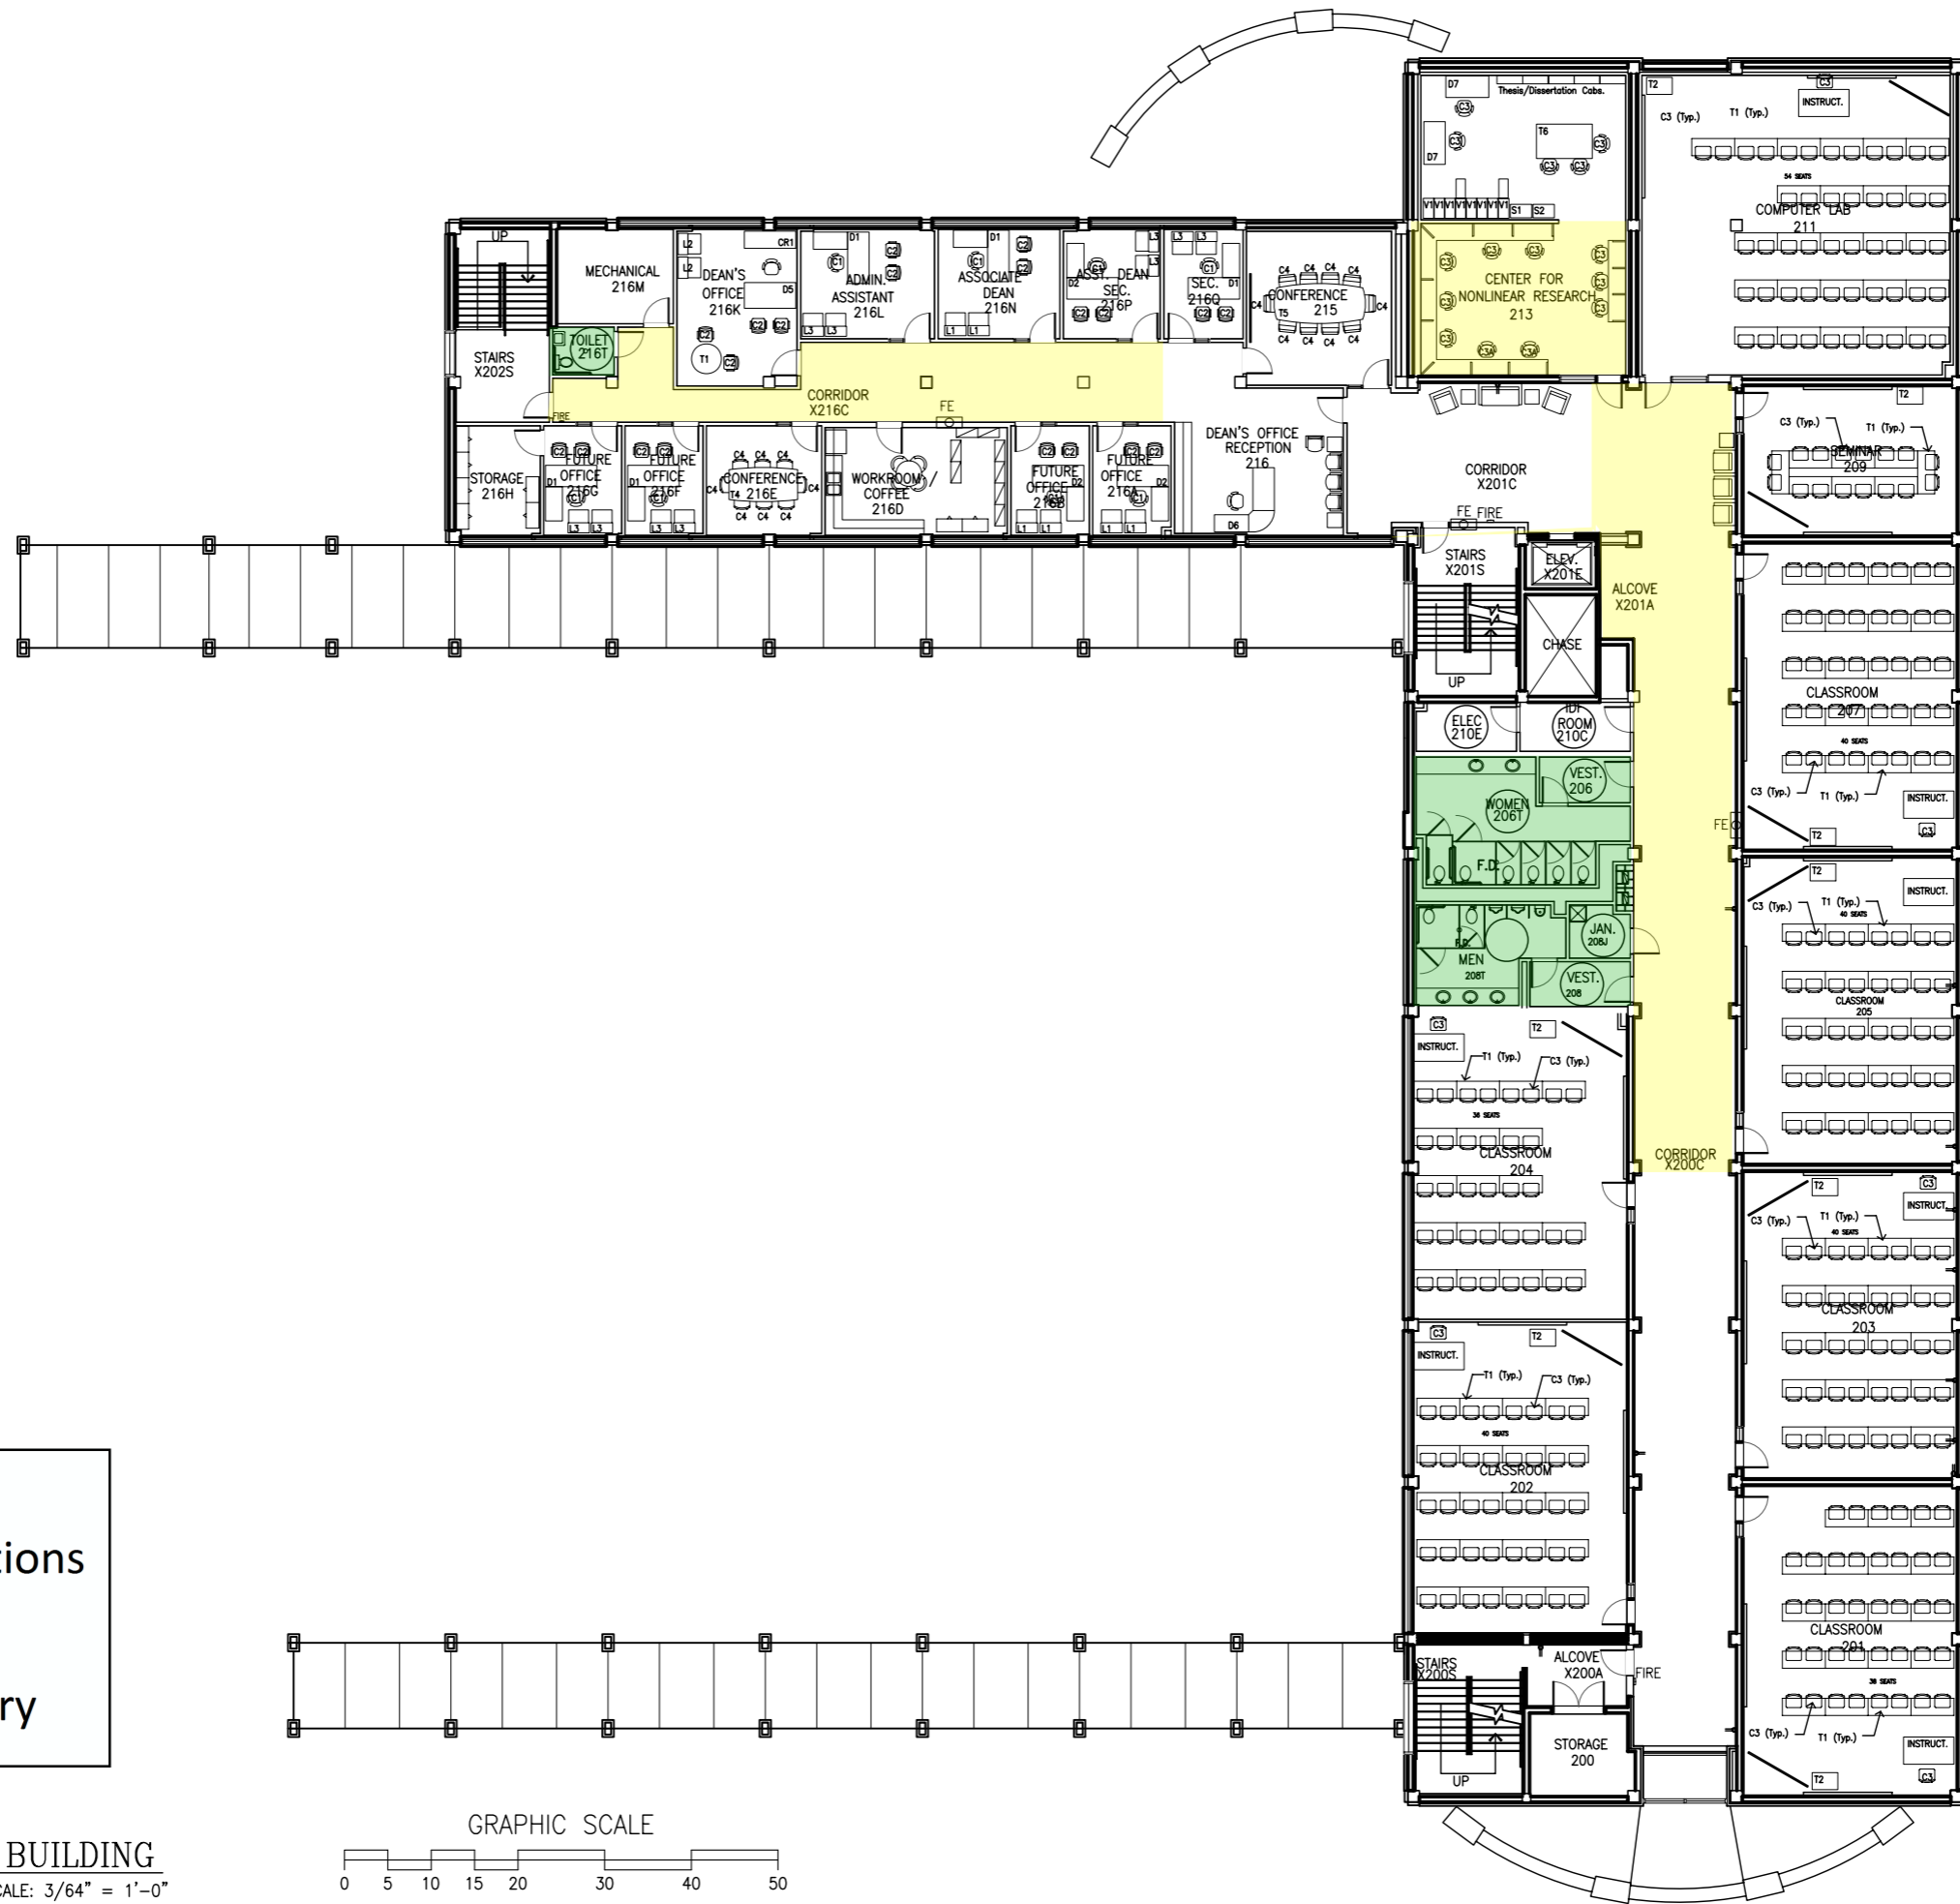

MAP KEY
 Shelter Locations

- Primary
- Secondary

LEGEND

	FIRE PULL		FIRE EXTINGUISHER
	FIRE EXTINGUISHER		FIRE PULL

MAP KEY
 Shelter Locations
 Primary
 Secondary

1 ARTS & SCIENCE BUILDING
 2ND FLOOR PLAN SCALE: 3/64" = 1'-0"

LEGEND
 FIRE PULL FIRE
 FIRE EXTINGUISHER FE

MAP KEY
 Shelter Locations

- Primary
- Secondary

1 ARTS & SCIENCE BUILDING
 3RD FLOOR PLAN SCALE: 3/64" = 1'-0"

LEGEND

FIRE PULL	FIRE
FIRE EXTINGUISHER	FE

MAP KEY
 Shelter Locations