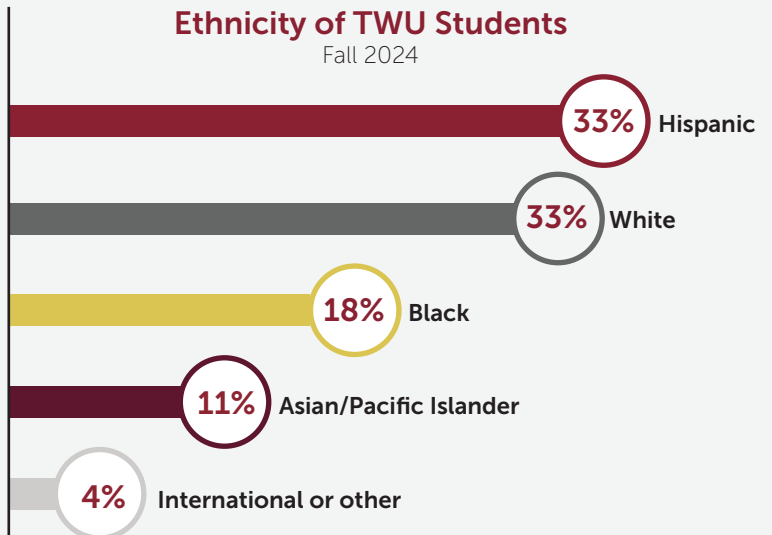

Dallas
1,738 Students
90% Female | 10% Male

#7

in the nation for best student experience
The Wall Street Journal

Houston
1,004 Students
86% Female | 14% Male

Nation's Largest
Woman-Focused University System

Earned the
Seal of Excelencia
making it a top university for Latino student success

Speech bubble: TWU's student population has nearly doubled in 20 years

15,361
total students

17:1 student-to-faculty ratio