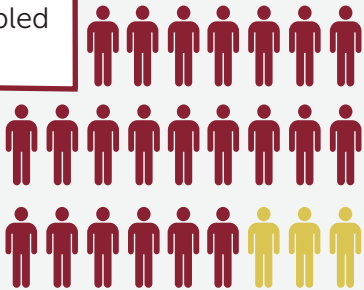

Dallas
1,738 Students
90% Female | 10% Male

#7

in the nation for best student experience
The Wall Street Journal

Houston
1,004 Students
86% Female | 14% Male

Nation's Largest
Woman-Focused University System

Earned the
Seal of Excelencia
making it a top university for Latino student success

Speech bubble: TWU's student population has nearly doubled in 20 years

15,361
total students

17:1 student-to-faculty ratio