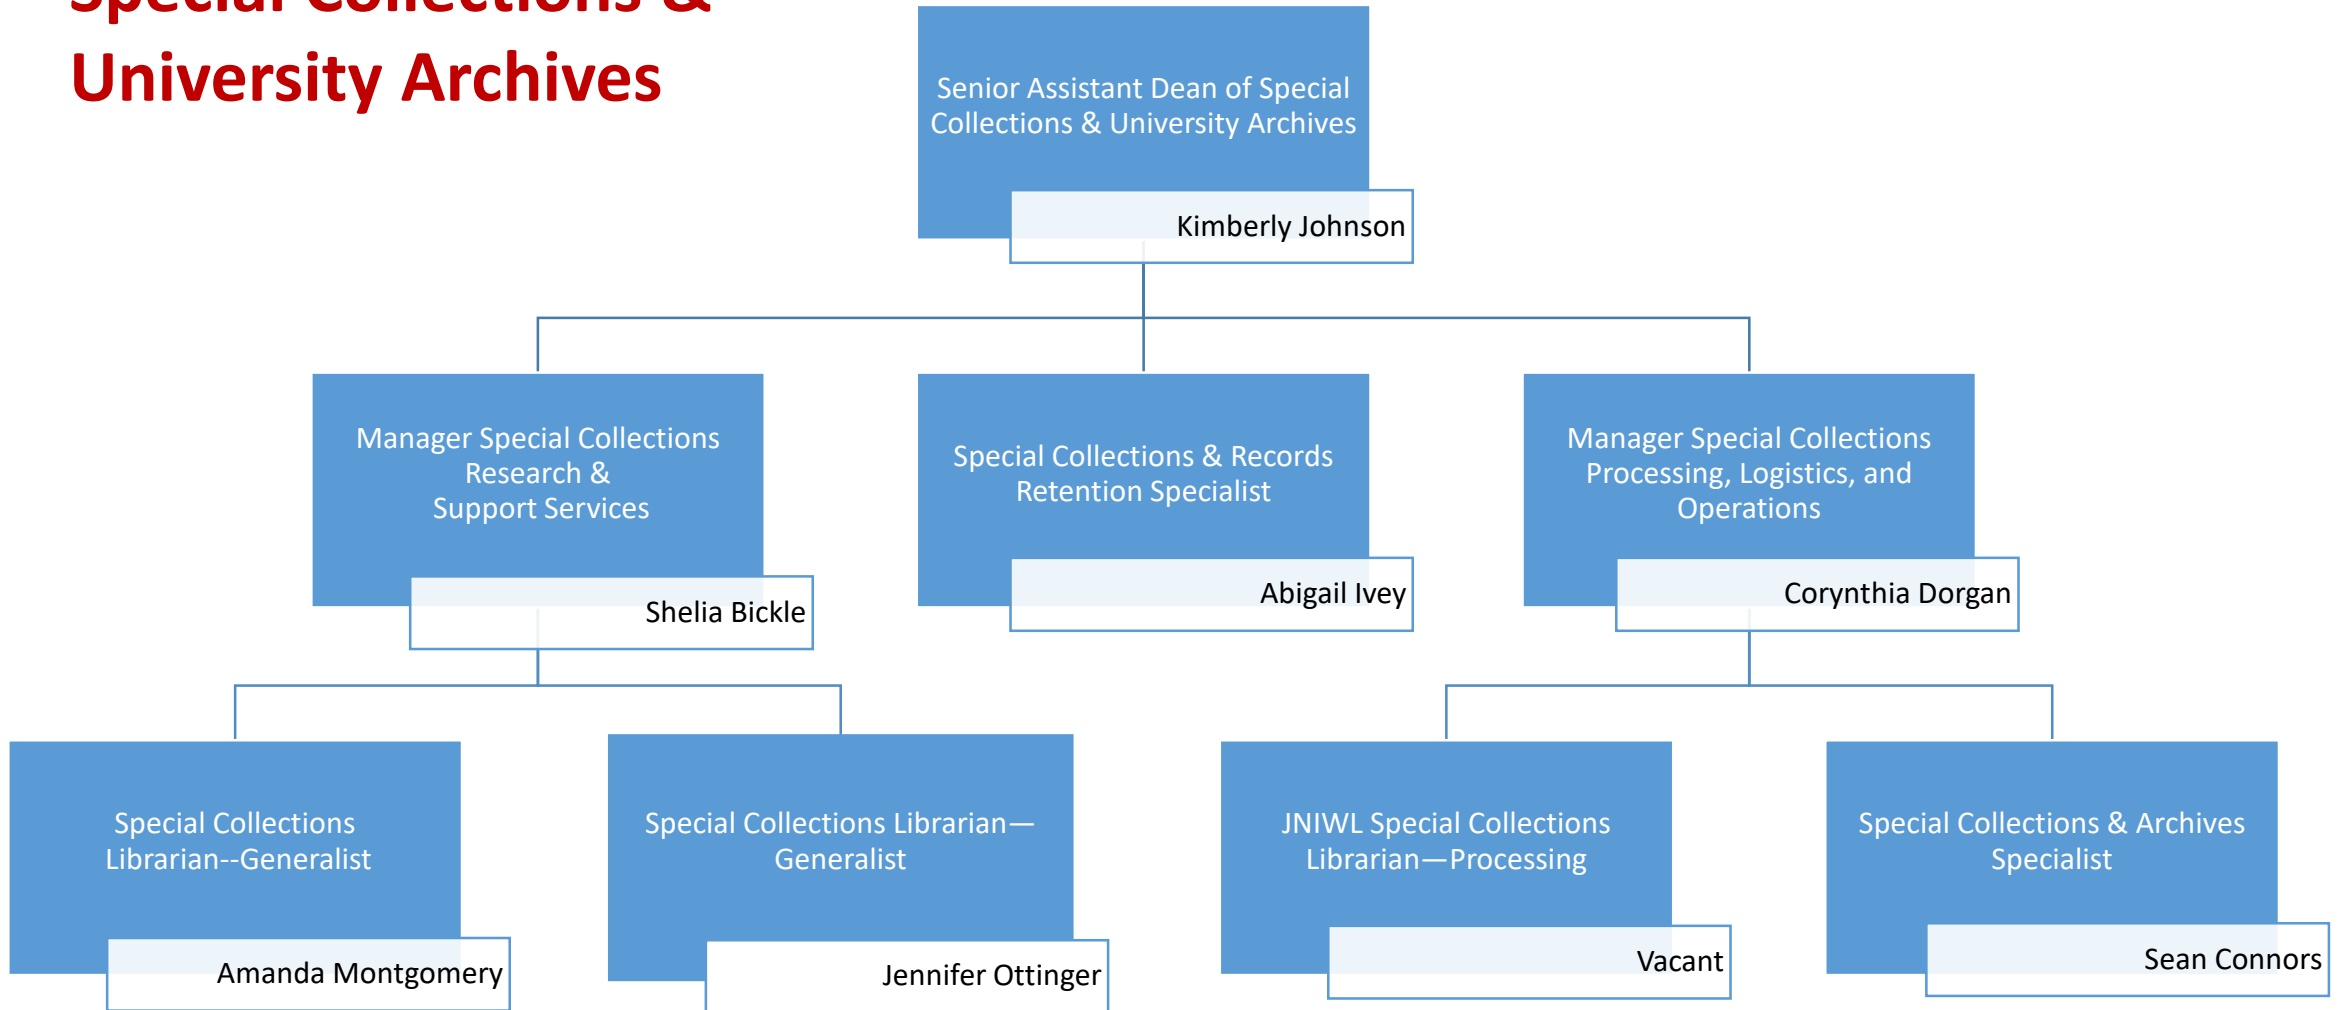

TWU Libraries Org Chart

September 2024

Dean of Libraries

Associate Dean

Library Research, Instruction, and Outreach

Library Research, Instruction, and Outreach Denton

Houston Campus Library

Dallas Campus Library

Integrated Library Resources and Support

Access Services

Digital Strategies and Scholarship

Collection Strategies and Discovery

Special Collections & University Archives

Administrative Services