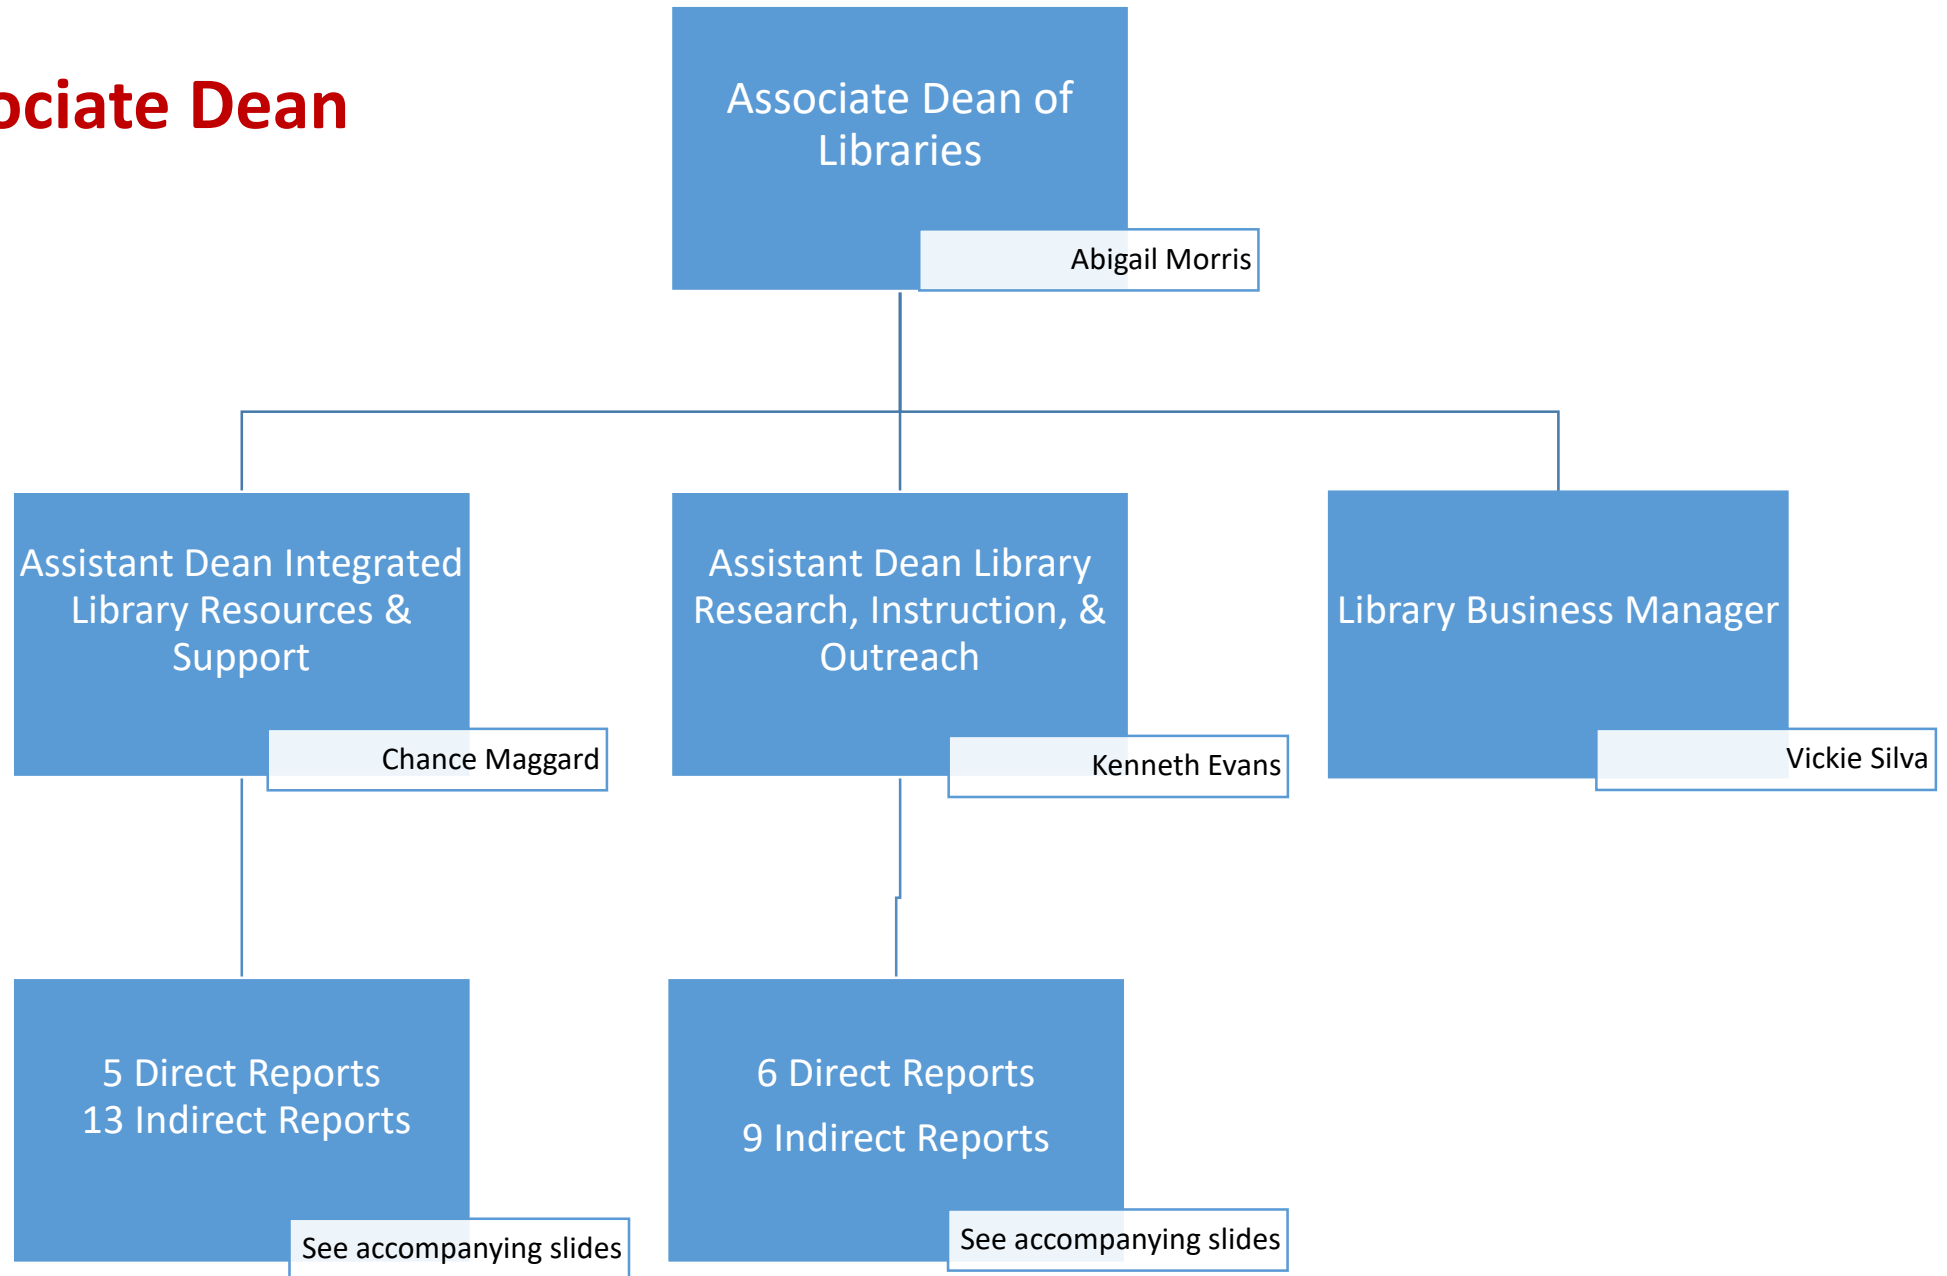

TWU Libraries Org Chart

September 2024

Dean of Libraries

Associate Dean

Library Research, Instruction, and Outreach

Library Research, Instruction, and Outreach Denton

Houston Campus Library

Dallas Campus Library

Integrated Library Resources and Support

Access Services

Digital Strategies and Scholarship

Collection Strategies and Discovery

Special Collections & University Archives

Administrative Services