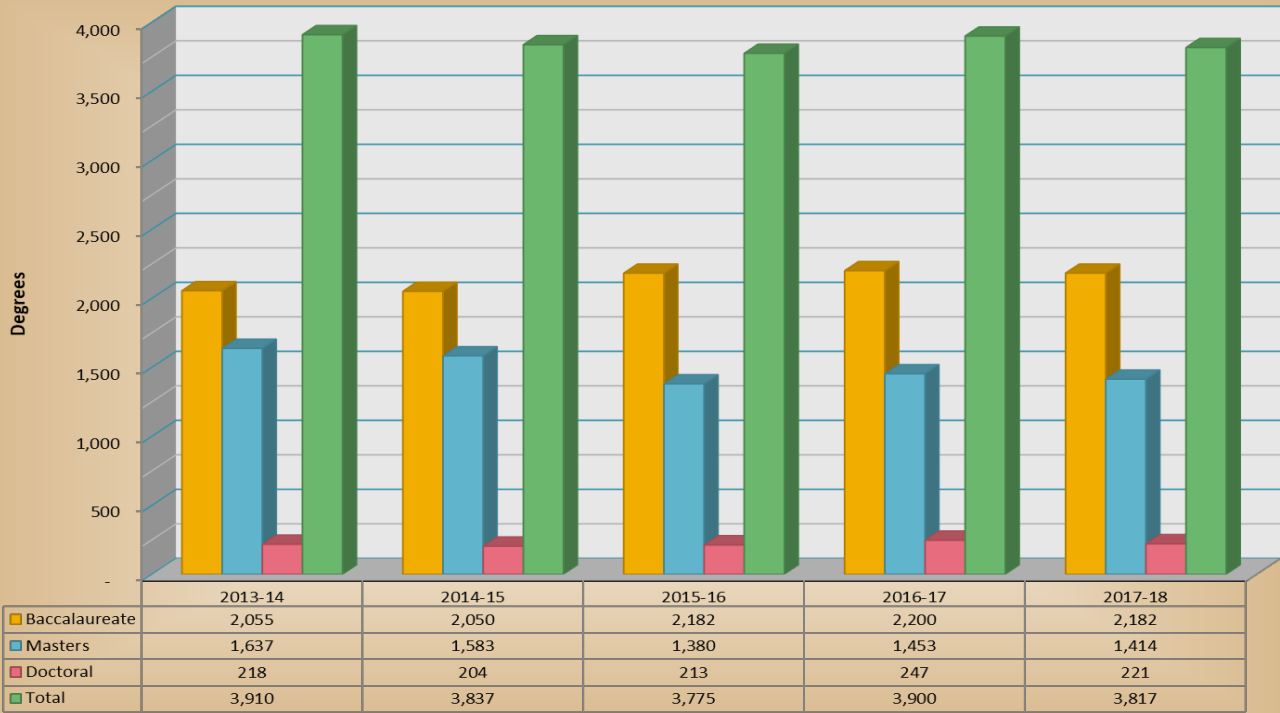

# Texas Woman's University Degrees Awarded

## Degrees Awarded by Level - 5-Year Academic Year Comparisons

Note: Doctoral totals include Special Professional

## Degrees Awarded by Level - 10-Year Academic Trends

Note: Doctoral totals include Special Professional