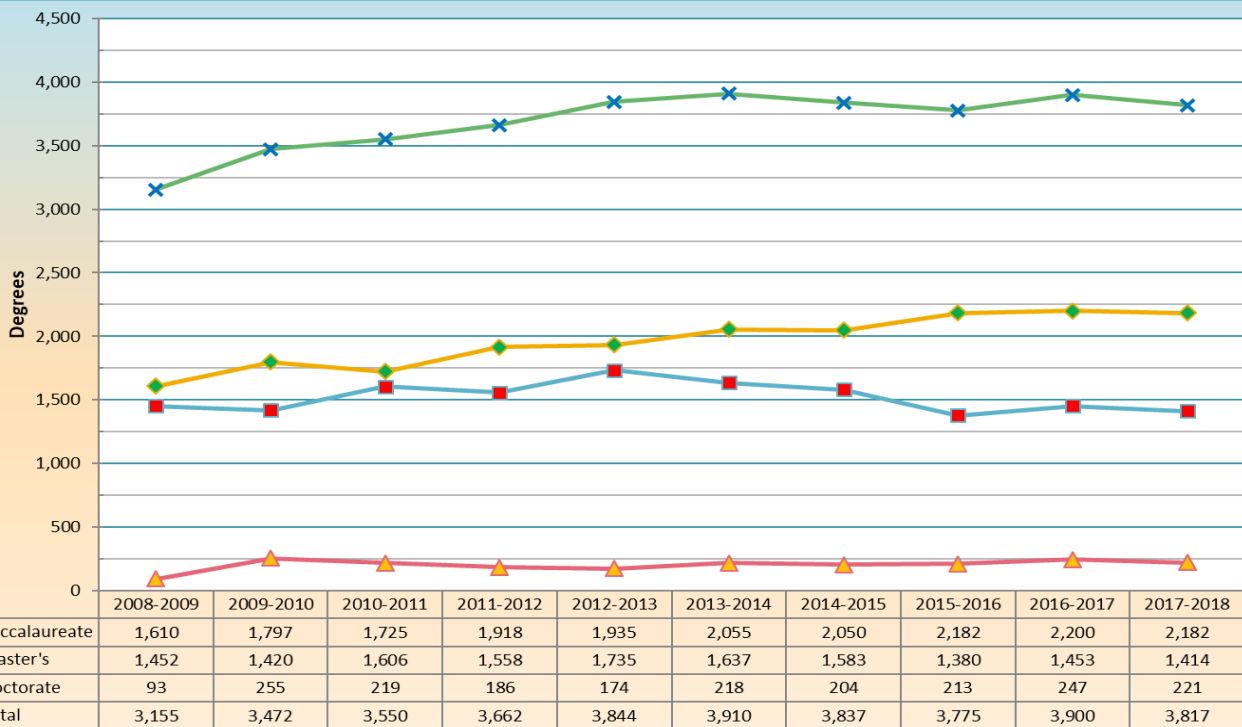

# Texas Woman's University Degrees Awarded

## Degrees Awarded by Level - 5-Year Academic Year Comparisons

Note: Doctoral totals include Special Professional

## Degrees Awarded by Level - 10-Year Academic Trends

Note: Doctoral totals include Special Professional