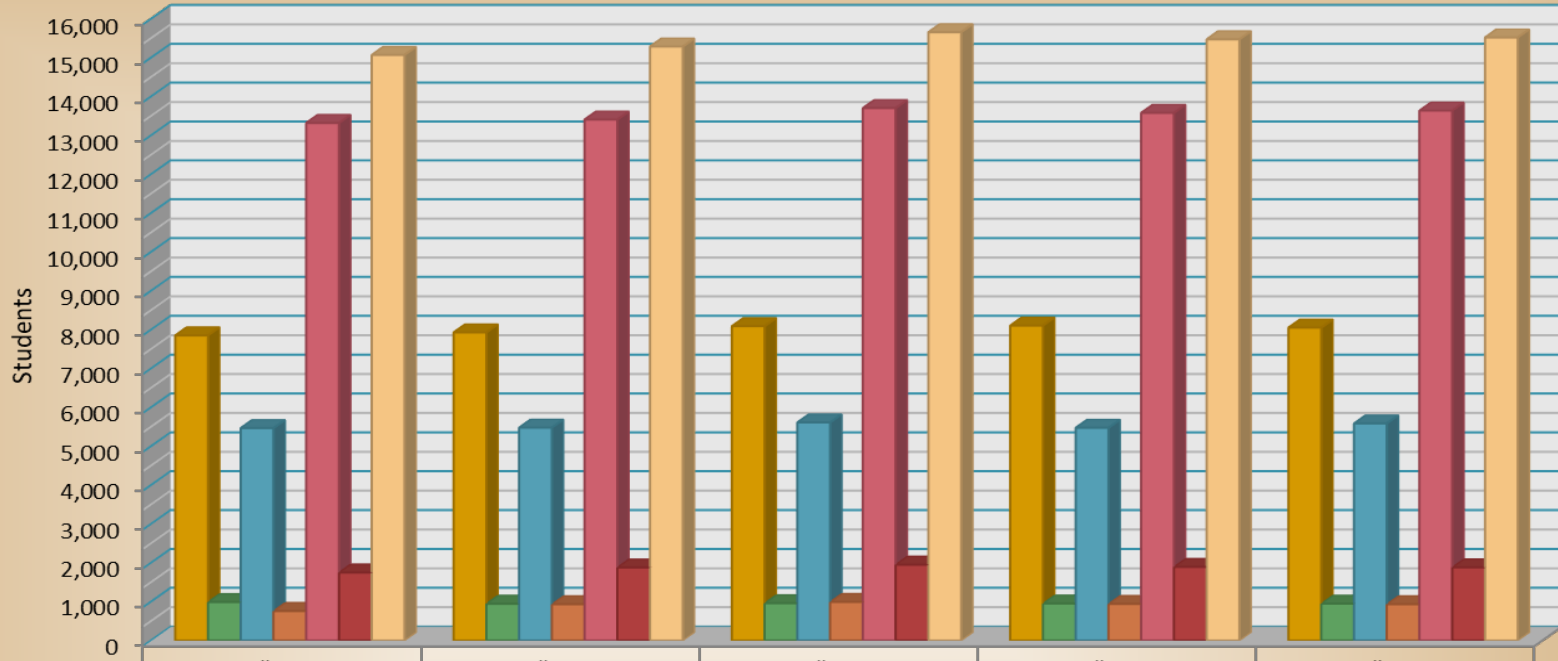

# Texas Woman's University Enrollment

## Total Fall Enrollment for Full-Time/Part-Time Students by Gender - 5-Year Comparisons

	Fall 2014	Fall 2015	Fall 2016	Fall 2017	Fall 2018
Full-Time Women	7,853	7,929	8,090	8,105	8,052
Full-Time Men	990	947	959	952	949
Part-Time Women	5,467	5,477	5,613	5,474	5,586
Part-Time Men	760	933	993	941	933
Total Women	13,320	13,406	13,703	13,579	13,638
Total Men	1,750	1,880	1,952	1,893	1,882
Total Enrollment	15,070	15,286	15,655	15,472	15,520