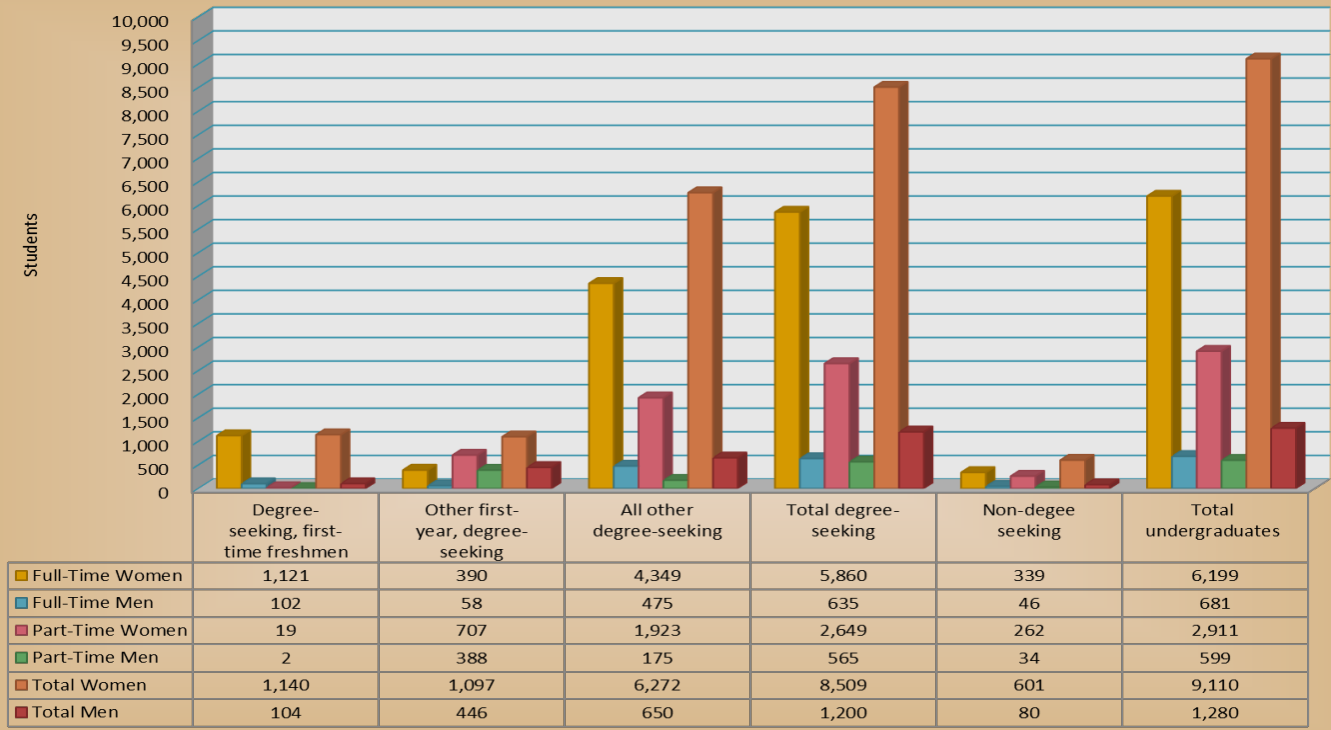

# Texas Woman's University Enrollment

## Fall 2018 Undergraduate Full-Time/Part-Time Totals by Gender

## Fall 2018 Graduate Full-Time/Part-Time Totals by Gender