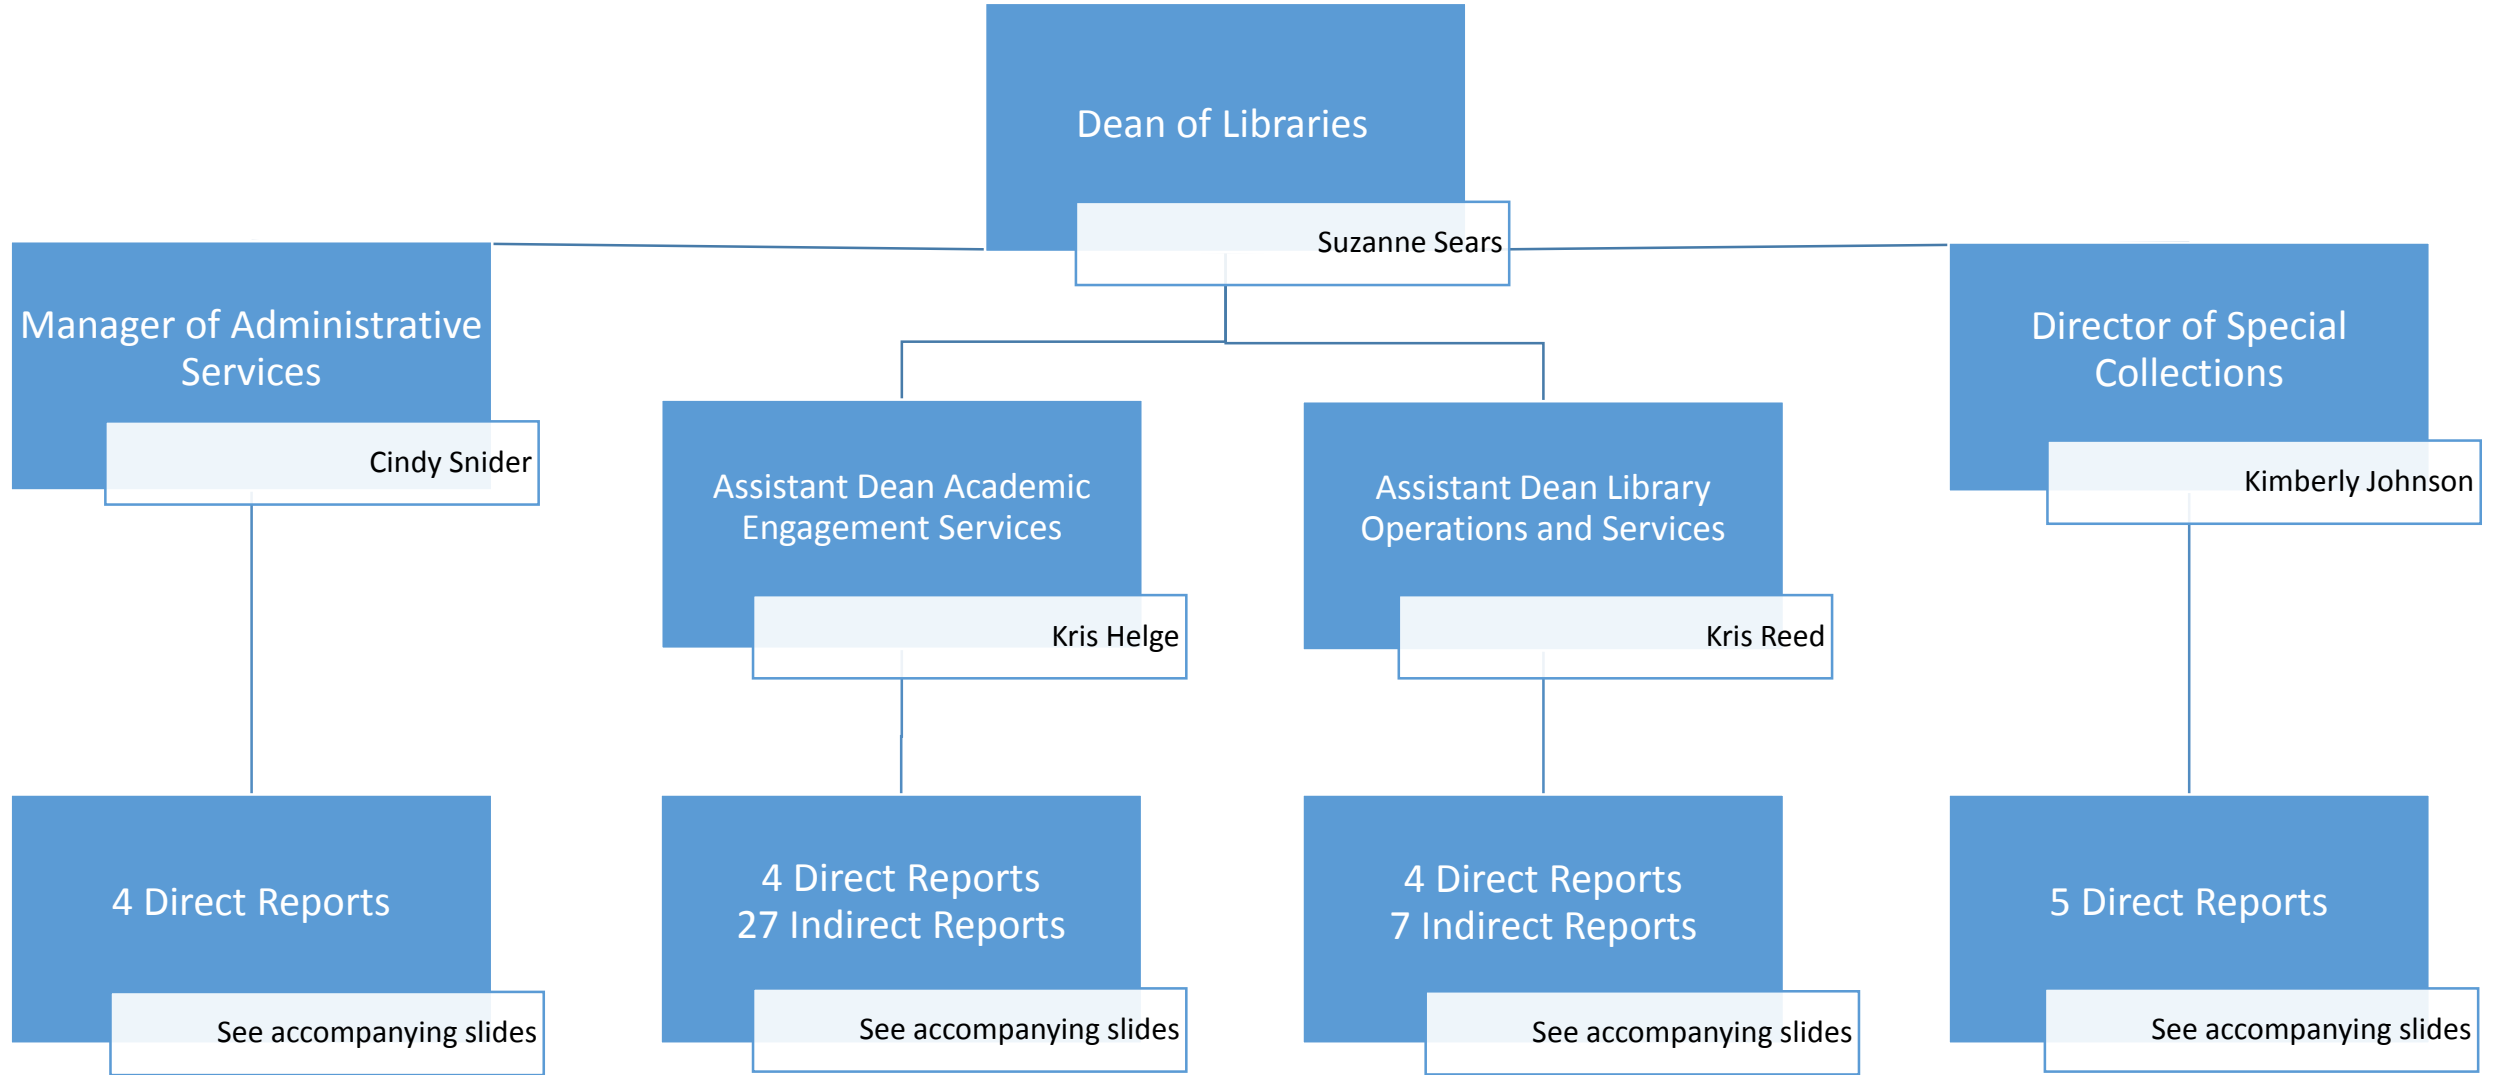

TWU Libraries Org Chart

April 2019

Assistant Dean Academic
Engagement Services

Kris Helge

Director of Academic
Support and Collaboration
Services

Abigail Morris

3 Direct Reports
11 Indirect Reports

See accompanying slides

See accompanying slides

Houston ARC Librarian

Marilyn Goff

2 Direct Reports

See accompanying slides

Houston ARC
Manager

Marilyn Goff

Librarian I

Ryan Slattery

Library Services
Specialist

Charles Fischer

Assistant Dean Library
Operations and
Services
Kris Reed

Dallas Campus Head
Librarian
Eula Oliphant

Director of Data and
Analytics
Sita Peri

Library Acquisitions
Procurement
Coordinator
Ryan Becker

Manager Library Events
and External Relations
Jennifer Morton-Riggs

3 Direct Reports
4 Indirect Reports
See accompanying slides