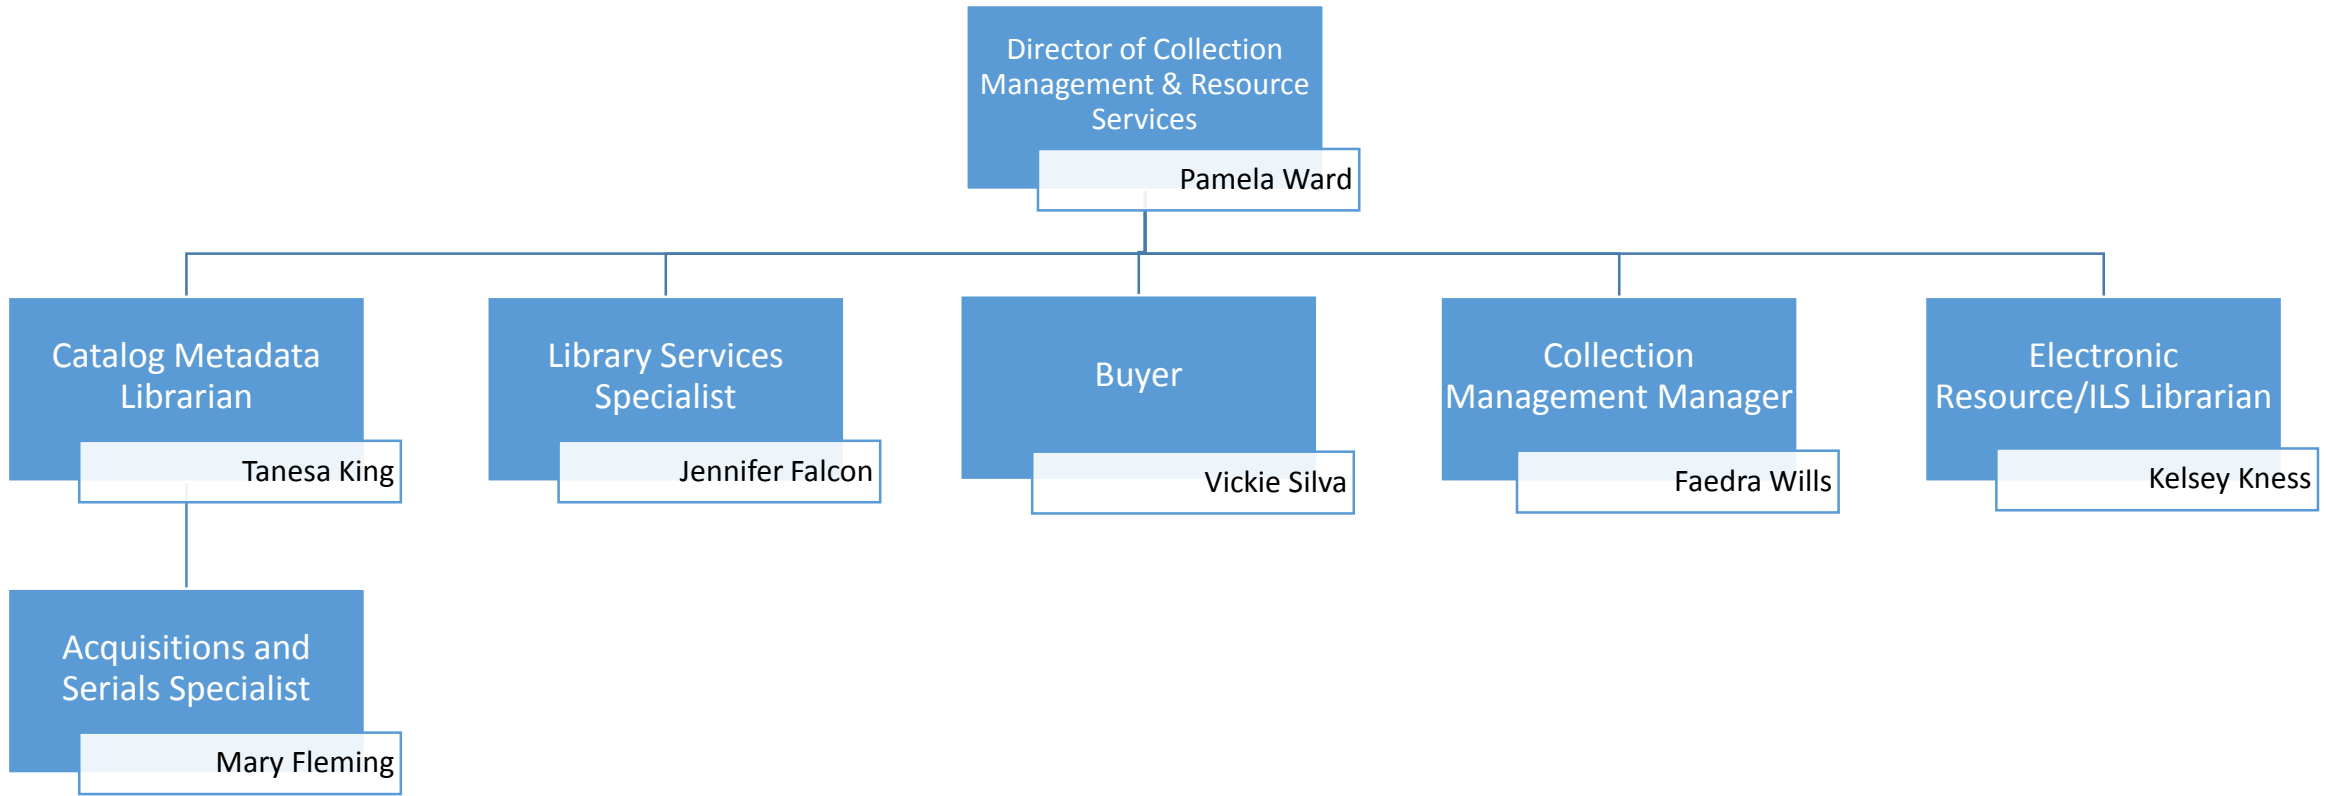

See accompanying slides

Houston ARC Librarian

Marilyn Goff

2 Direct Reports

See accompanying slides

Houston ARC
Manager

Marilyn Goff

Librarian I

Ryan Slattery

Library Services
Specialist

Charles Fischer

Assistant Dean Library
Operations and
Services
Kris Reed

Dallas Campus Head
Librarian
Eula Oliphant

Director of Data and
Analytics
Sita Peri

Library Acquisitions
Procurement
Coordinator
Ryan Becker