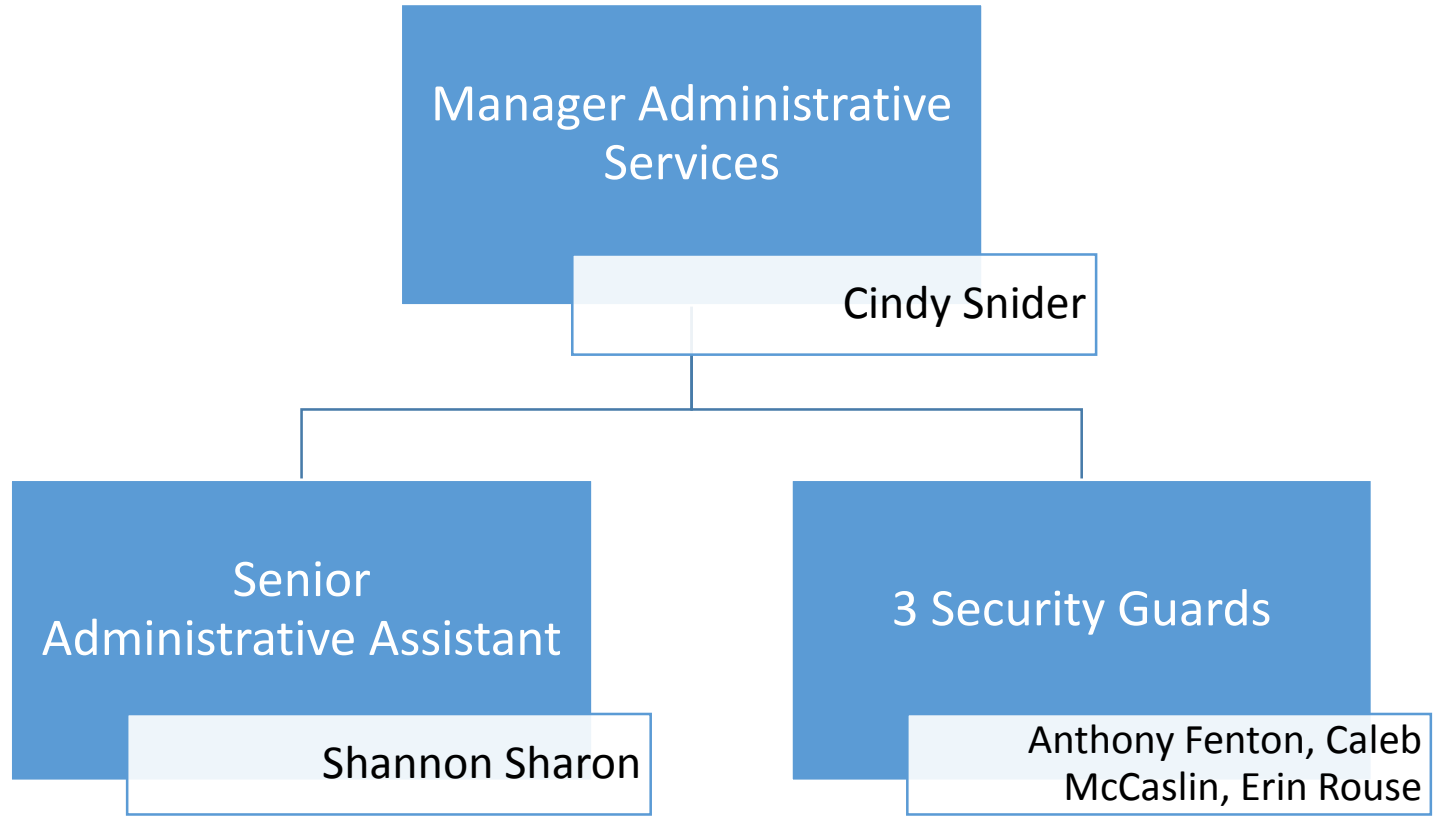

TWU Libraries Org Chart

April 2019

Assistant Dean Academic
Engagement Services

Kris Helge

Director of Academic
Support and Collaboration
Services

Abigail Morris

3 Direct Reports
11 Indirect Reports

See accompanying slides

Digital Services Manager
and Scholarly
Communications Librarian

Amanda Zerangue

5 Direct Reports

See accompanying slides

Director of Collection
Management & Resource
Services

Pamela Ward

3 Direct Reports
3 Indirect Reports